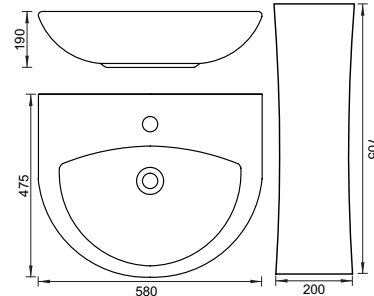

BLUSH

FULL PEDESTAL
CAT NO. SP8001 | SP8002
580 X 475 X 705 MM