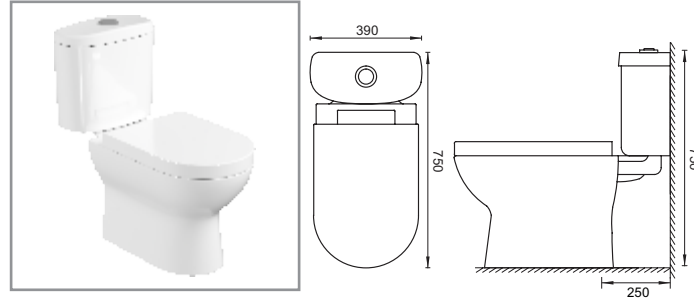

WOLF

TWO PIECE
CAT NO. SP3018
750X390X750MM