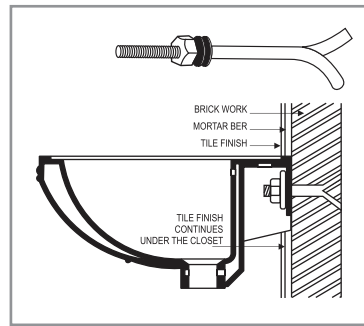

INSTALLATION

WALL HUNG BASIN