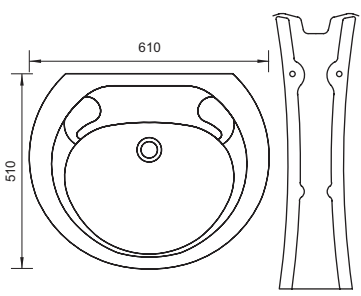

EMARELD

FULL PEDESTAL
CAT NO. SP8025 | SP8026
610 X 510 X 840 MM