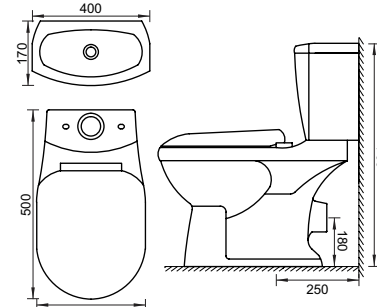

AQUA

TWO PIECE
CAT NO. SP3012
500 X 370 X 760 MM