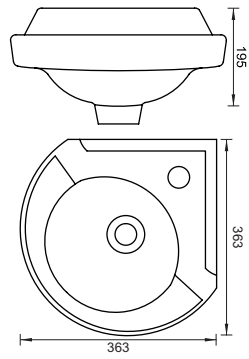

TECHNICAL SPECIFICATIONS

SEMPRE

WALLHUNG BASIN
CAT NO. SP6006
363 X 363 X 195 MM