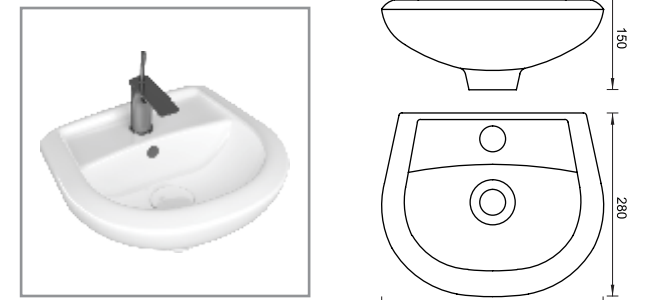

SHELLY

WALLHUNG BASIN
CAT NO. SP6002
355 X 280 X 150 MM