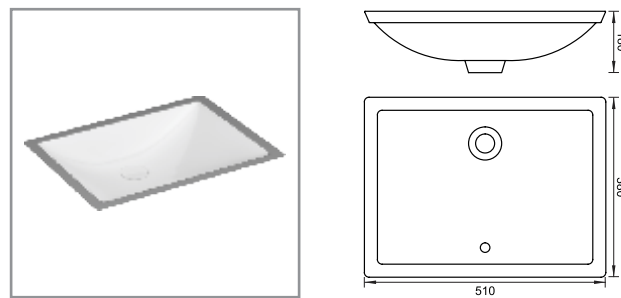

GREZZA

Small
UNDER COUNTER BASIN
CAT NO. SP7031
510 X 380 X 180 MM

Big
UNDER COUNTER BASIN
CAT NO. SP7031
525 X 345 X 180 MM