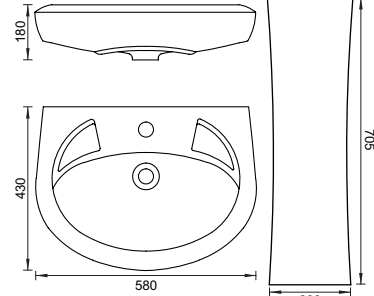

REPOSE

FULL PEDESTAL
CAT NO. SP8005 | SP8002
580 X 430 X 705 MM