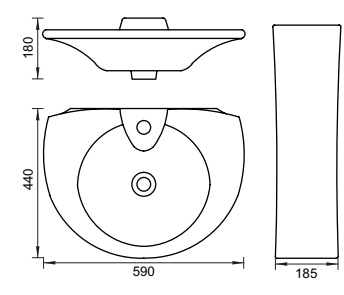

PLASMA

FULL PEDESTAL
CAT NO. SP8023 | SP8024
590 X 440 X 685 MM