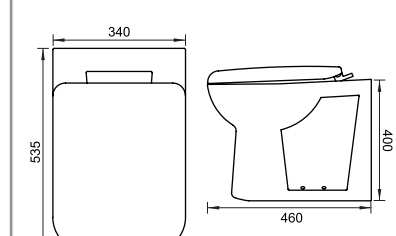

GROTTE

WATER CLOSET
CAT NO. SP5002
535 X 340 X 400 MM