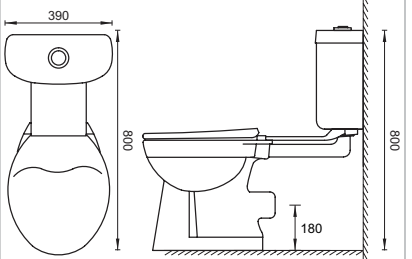

PVS - P

TWO PIECE
CAT NO. SP5008
800 X 390 X 800 MM