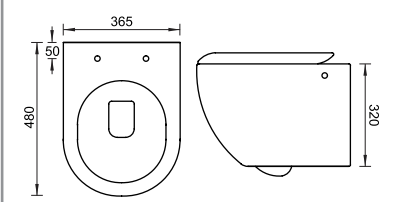

AVORIO

WALLHUNG
CAT NO. SP4001
480 X 365 X 320 MM