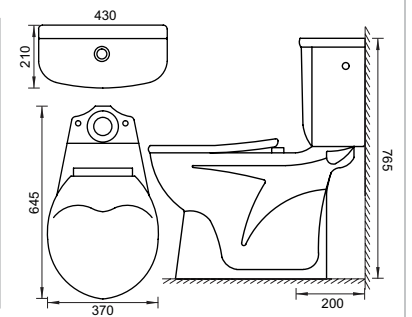

IDEAL

TWO PIECE
CAT NO. SP3016
645 X 370 X 765 MM