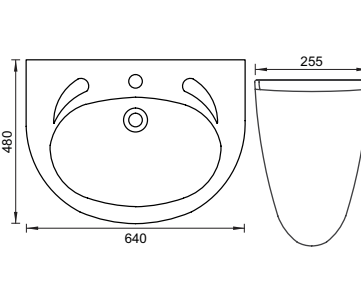

CORNET

HALF PEDESTAL
CAT NO. SP9003 | SP9004
640 X 480 X 370 MM