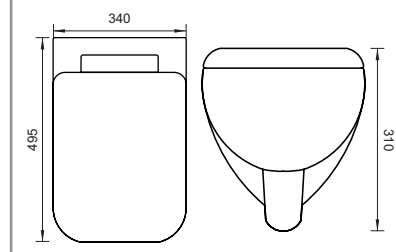

FLAUTO (Small)

WALLHUNG
CAT NO. SP4006
495 X 340 X 310 MM