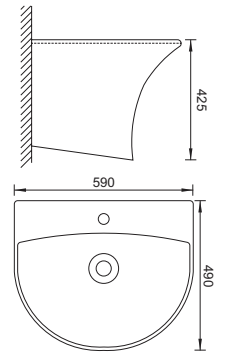

TEXAS

ONE PIECE BASIN
CAT NO. SP1112
590 X 490 X 425 MM