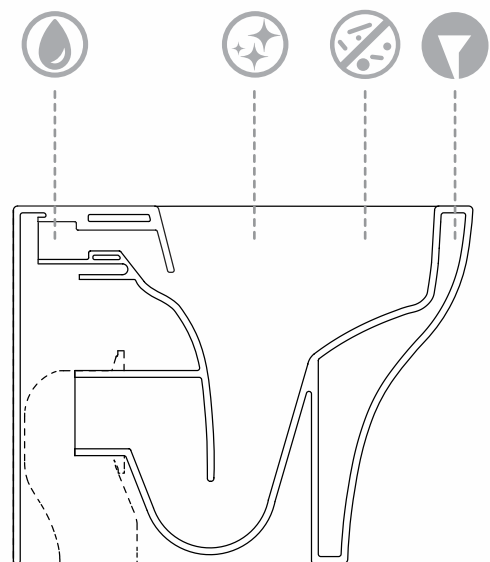

Innovations in the name of aesthetics and technology
technology and design combine to create a contemporary corner composition.

- Easy cleaning • Water saving
- Hygienic • Rimless

Smarth International technology

Smarth with its expertise, created a water saving flush systems which able to reduce the wastage of water. This gaurantees a considerable saving of water at each use. Water enters systematically and distributes evenly to the entire surface. With the rim-less technology, the toilet is cleaned with greater strength and without splashing, ensuring more effective results and maintaing the strengths and aesthetics of the products.

Environment Friendly
extremely durable and quick to clean.