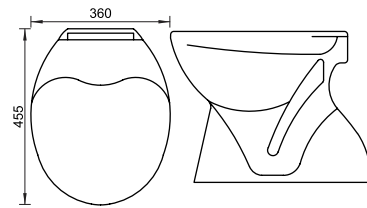

PRISMA

WATER CLOSET
CAT NO. SP5006
455 X 360 X 390 MM