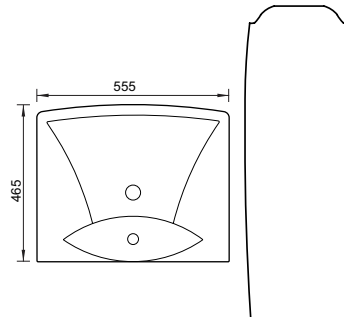

STANZA

FULL PEDESTAL
CAT NO. SP8019 | SP8020
555 X 465 X 700 MM