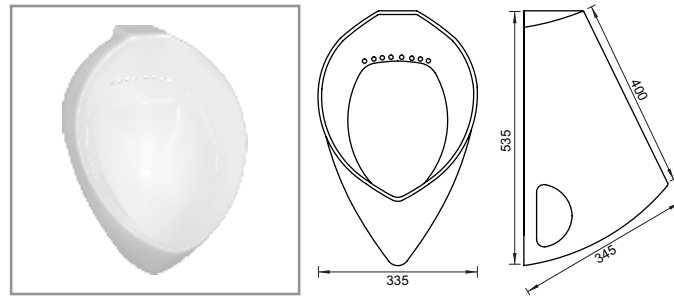

MODO

URINAL
CAT NO. SP2002
400 X 335 X 535 MM