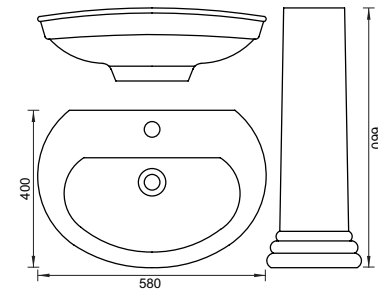

AQUA

FULL PEDESTAL
CAT NO. SP8009 | SP8010
580 X 400 X 660 MM