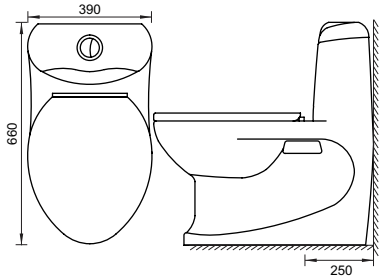

DIME

ONE PIECE
CAT NO. SP3007
660 X 390 X 700 MM