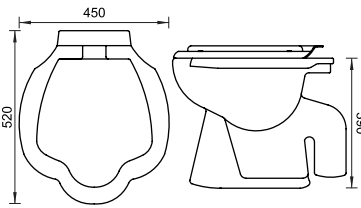

LINEN

WATER CLOSET
CAT NO. SP5005
520 X 450 X 390 MM