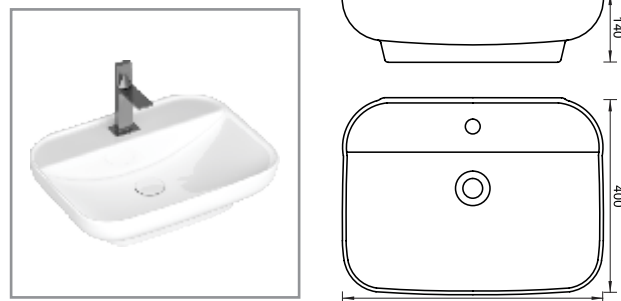

HARMONY

WALLHUNG BASIN
CAT NO. SP7004
530 X 400 X 140 MM