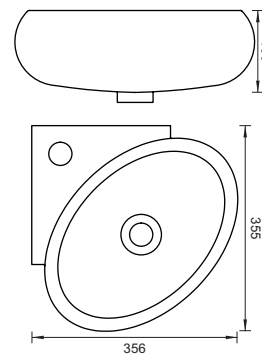

SEZIONE

WALLHUNG BASIN
CAT NO. SP6007
365 X 355 X 150 MM