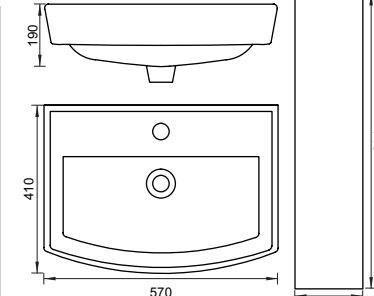

LOSANGA

FULL PEDESTAL
CAT NO. SP8007 | SP8008
570 X 410 X 715 MM