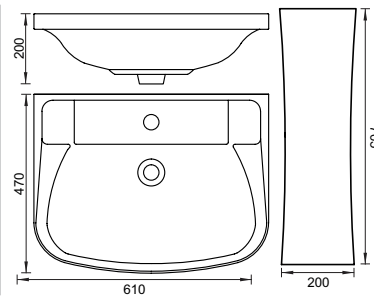

LEBANES

FULL PEDESTAL
CAT NO. SP8004 | SP8002
610 X 470 X 705 MM