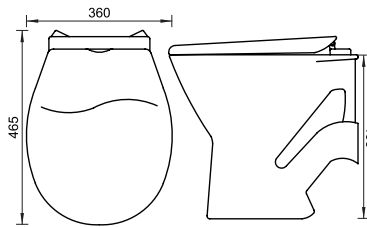

CLASSIC "P" / "S"

WATER CLOSET
CAT NO. SP5004
465 X 360 X 405 MM