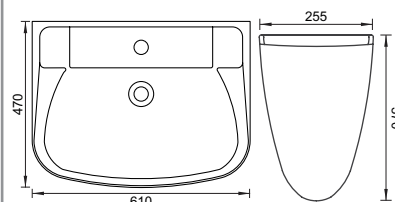

LEBANESE

HALF PEDESTAL
CAT NO. SP9005 | SP9006
610 X 470 X 370 MM