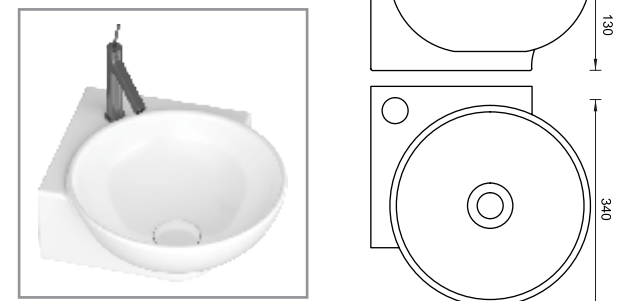

KUBE

WALLHUNG BASIN
CAT NO. SP6004
340 X 340 X 130 MM