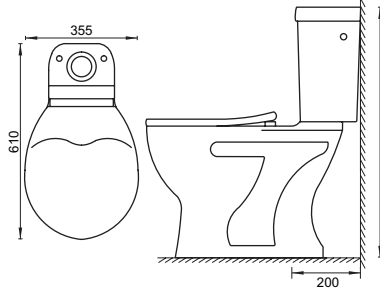

NANO

TWO PIECE
CAT NO. SP3017
610 X 355 X 780 MM