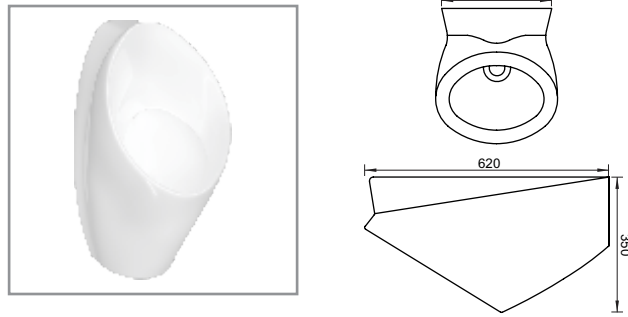

ODRAO

URINAL
CAT NO. SP2001
620 X 285 X 350 MM