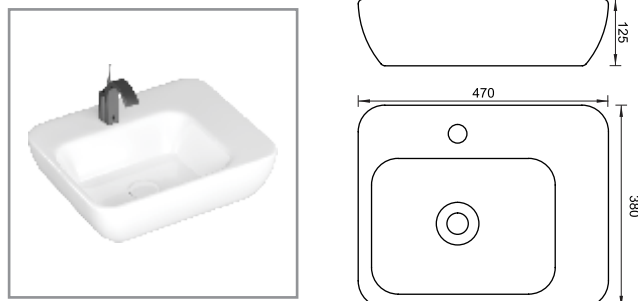

CESSARE

WALLHUNG BASIN
CAT NO. SP7001
470 X 380 X 125 MM