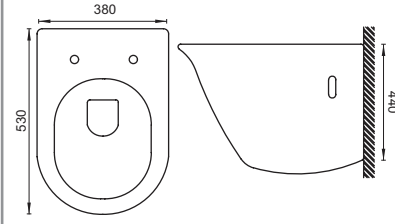

BEIGE

WALLHUNG
CAT NO. SP4002
530 X 380 X 440 MM