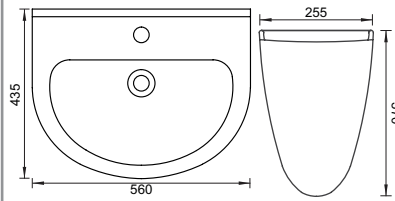

TECHNICAL SPECIFICATIONS

FIMON

HALF PEDESTAL
CAT NO. SP9009 | SP9010
560 X 435 X 370 MM