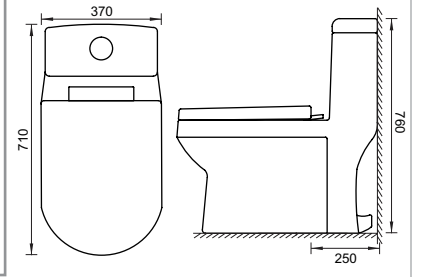

LUCIDO

ONE PIECE
CAT NO. SP3005
710 X 370 X 760 MM