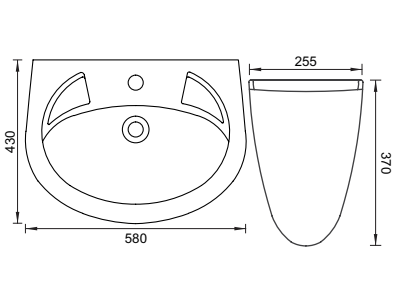

REPOSE

HALF PEDESTAL
CAT NO. SP9007 | SP9008
580 X 430 X 370 MM