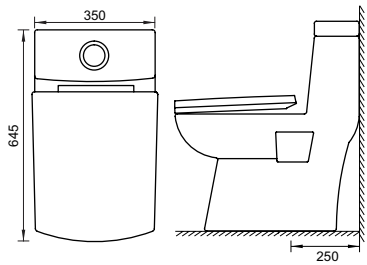

CONTORNO

ONE PIECE
CAT NO. SP3001
645 X 350 X 700 MM