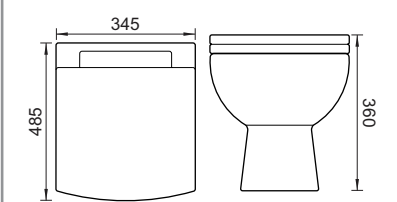

HEBRON

WALLHUNG
CAT NO. SP5001
485 X 345 X 360 MM