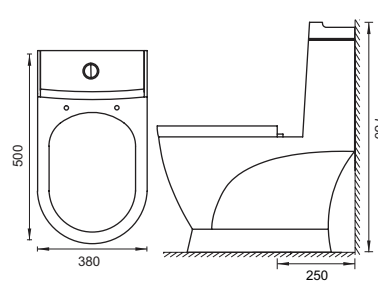

GOLDEN DRAGON

ONE PIECE
CAT NO. SP3010
500 X 380 X 780 MM