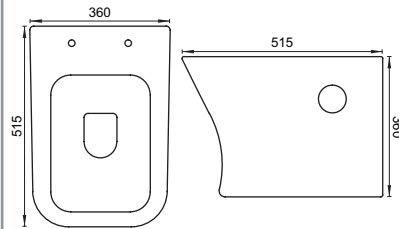

MOZART

WATER CLOSET
CAT NO. SP5008
515 X 360 X 360 MM