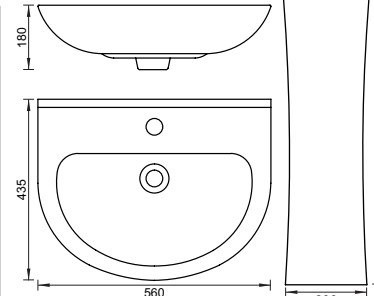

FIMON

FULL PEDESTAL
CAT NO. SP8006 | SP8002
560 X 435 X 705 MM