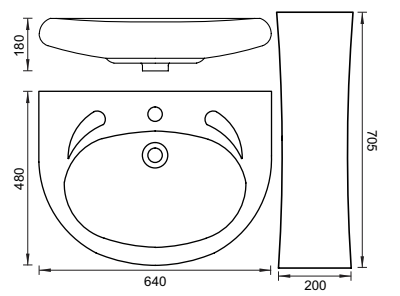

CORNET

FULL PEDESTAL
CAT NO. SP8003 | SP8002
640 X 480 X 705 MM