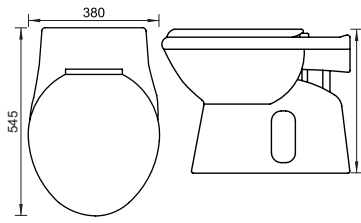

TECHNICAL SPECIFICATIONS

TRIBAL

WATER CLOSET
CAT NO. SP5003
545 X 380 X 400 MM