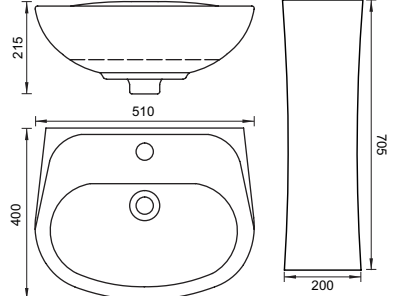

WILLSON

FULL PEDESTAL
CAT NO. SP8029 | SP8030
510 X 400 X 705 MM