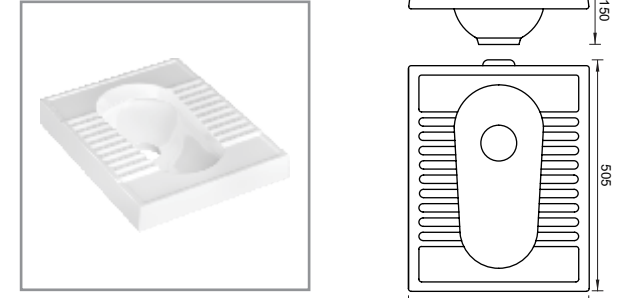

KHAZZAFF PAN

PAN
CAT NO. SP2009
505 X 405 X 150 MM

AVAILABLE COLOURS

White

Ivory

Colours printed above may differ from original colours of ceramics.
For true selection, refer to actual samples or shade board.