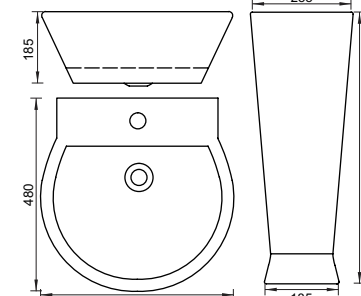

RUBY

FULL PEDESTAL
CAT NO. SP8021 | SP8022
480 X 480 X 675 MM