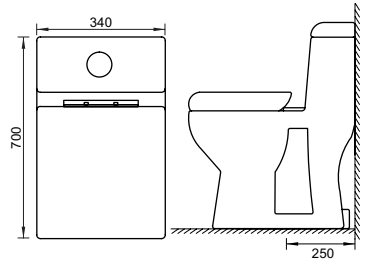

SOPRA

ONE PIECE
CAT NO. SP3003
700 X 340 X 700 MM