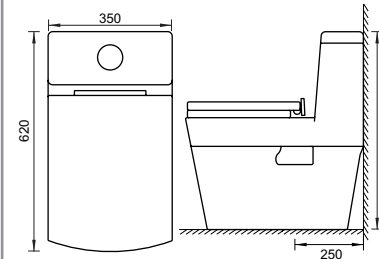

SPERANZA

ONE PIECE
CAT NO. SP3002
620 X 350 X 690 MM