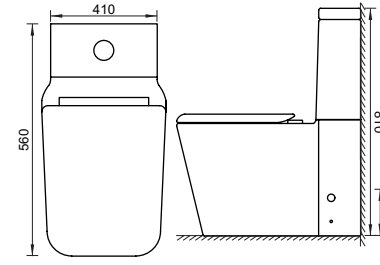

SABBIA

TWO PIECE
CAT NO. SP3014
560 X 410 X 810 MM