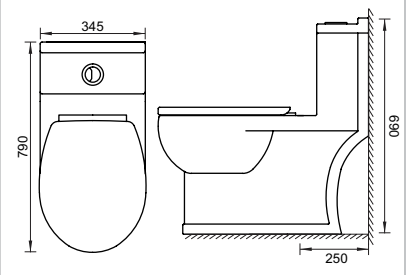

IROKO

ONE PIECE
CAT NO. SP3006
790 X 345 X 690 MM