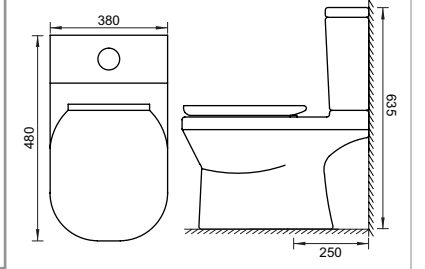

SUMMIT

TWO PIECE
CAT NO. SP3013
480 X 380 X 635 MM