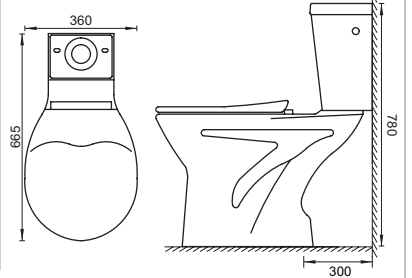

ULTRA

TWO PIECE
CAT NO. SP3015
665 X 360 X 780 MM