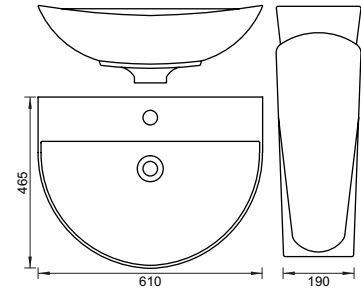

SANA

FULL PEDESTAL
CAT NO. SP8013 | SP8014
610 X 465 X 680 MM