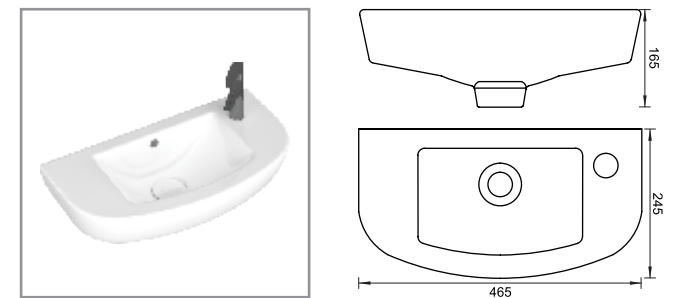

IRAZU

WALLHUNG BASIN
CAT NO. SP6003
465 X 245 X 165 MM