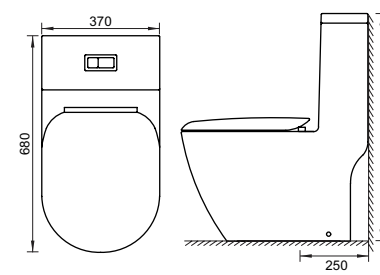

GREVE

ONE PIECE
CAT NO. SP3004
680 X 370 X 830 MM