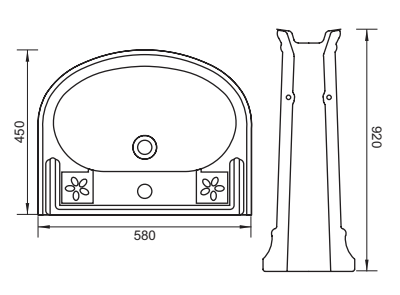

SERENA

FULL PEDESTAL
CAT NO. SP8017 | SP8018
580 X 450 X 920 MM