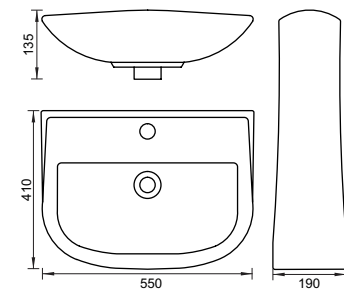

SUMMIT

FULL PEDESTAL
CAT NO. SP8011 | SP8012
550 X 410 X 670 MM