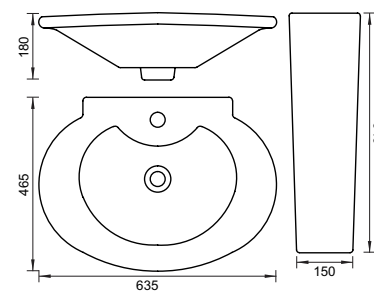

SAPHIRE

FULL PEDESTAL
CAT NO. SP8015 | SP8016
635 X 465 X 640 MM