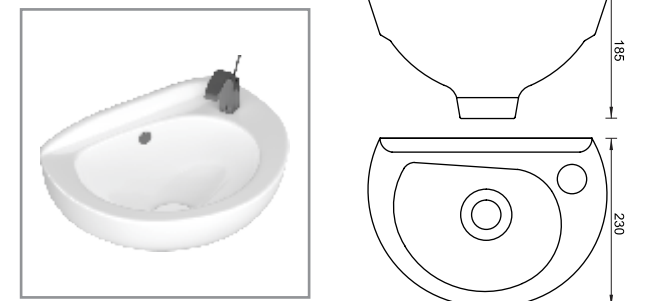

NORM

WALLHUNG BASIN
CAT NO. SP6005
290 X 230 X 185 MM