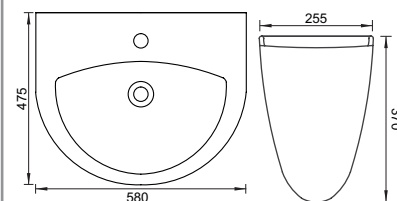

BLUSH

HALF PEDESTAL
CAT NO. SP9001 | SP9002
580 X 475 X 370 MM