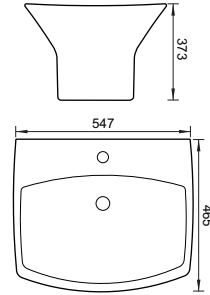

TECHNICAL SPECIFICATIONS

ORLANDO

ONE PIECE BASIN
CAT NO. SP1111
547 X 465 X 373 MM