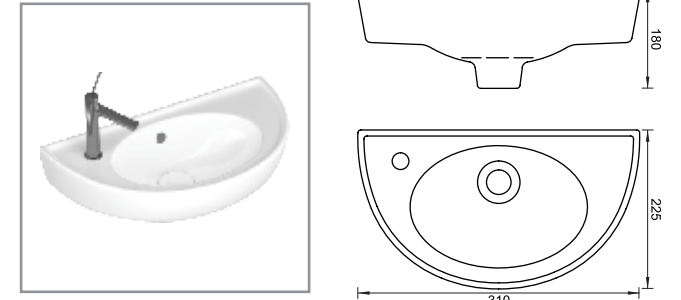

GRIGLIA

WALLHUNG BASIN
CAT NO. SP6001
310 X 225 X 180 MM