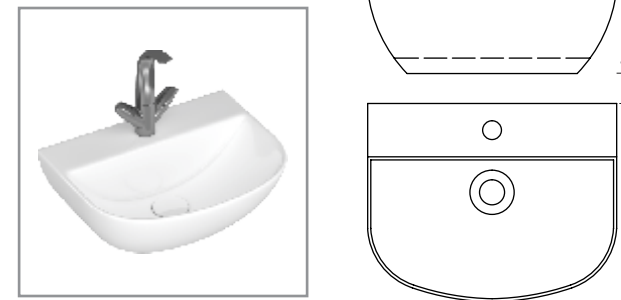

SONAR

WALLHUNG BASIN
CAT NO. SP7023
395 X 315 X 140 MM