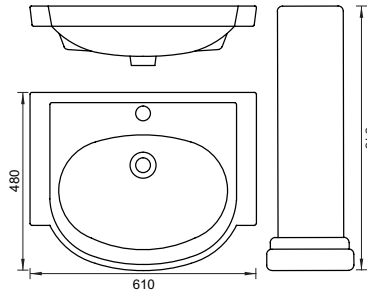

ESISTENZA

FULL PEDESTAL
CAT NO. SP8027 | SP8028
610 X 480 X 815 MM