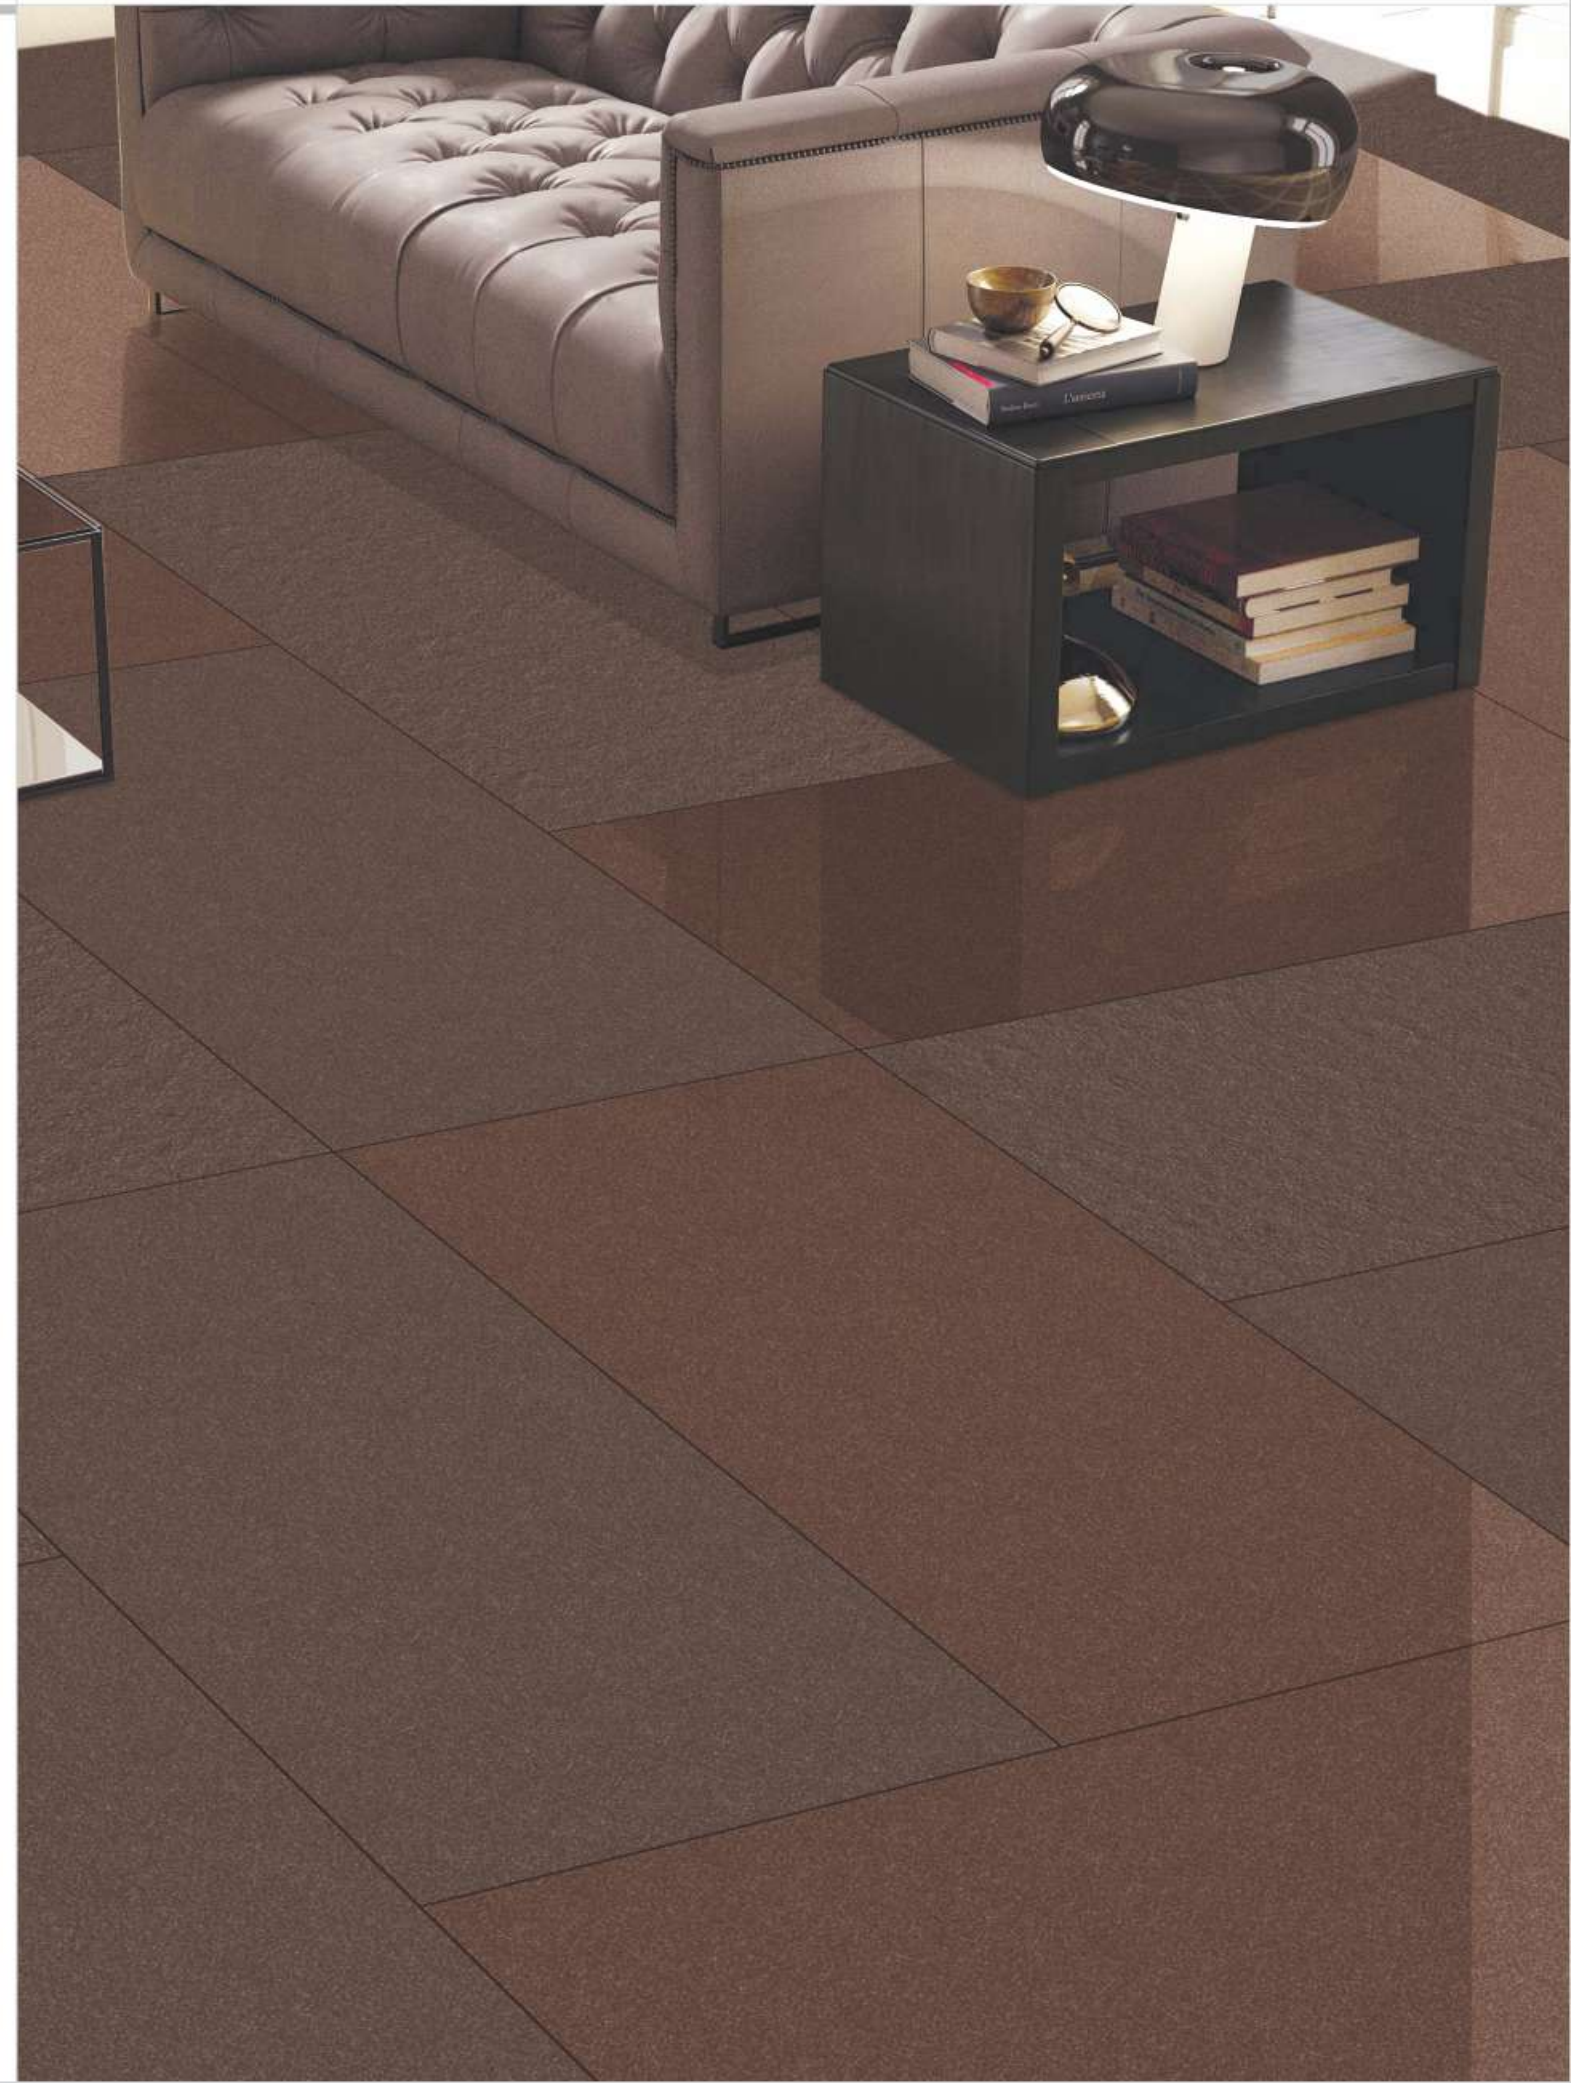

600x1200mm

FULLBODY
VITRIFIED TILES

GENESIS BROWN

POLISHED

CREST BROWN

SATIN

ROCK BROWN

RUSTIC