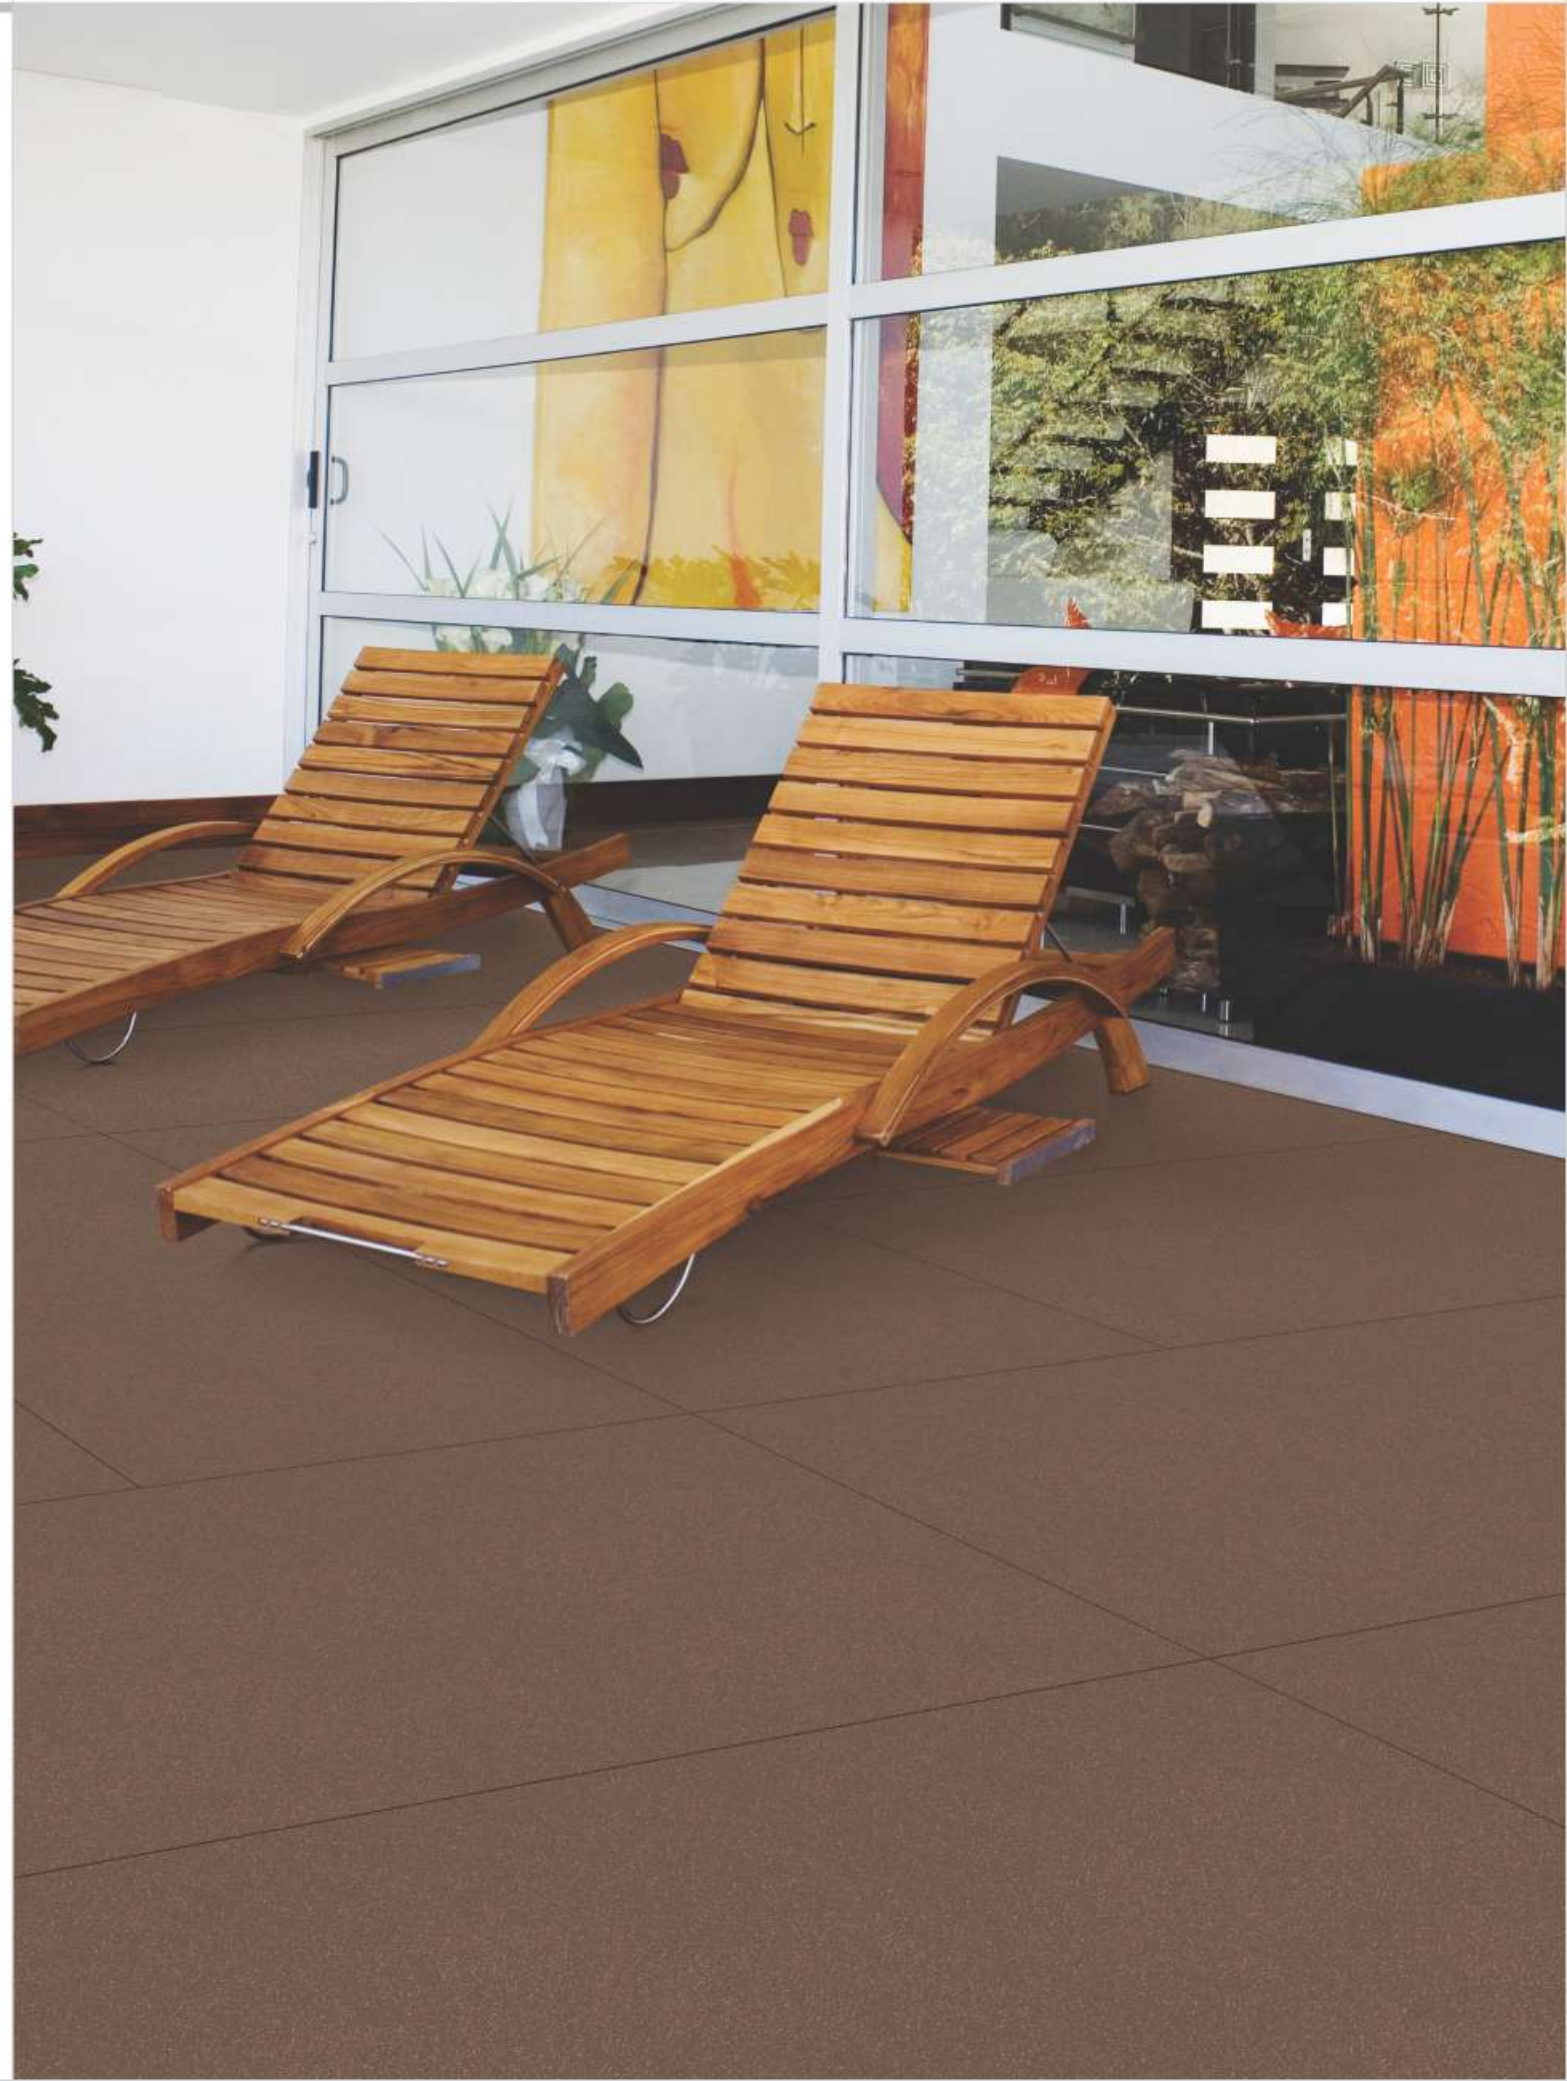

ROCK STONE
SERIES

600x1200mm

FULLBODY
VITRIFIED TILES

GENESIS CHOCO

POLISHED

CREST CHOCO

SATIN

LUX
SERIES