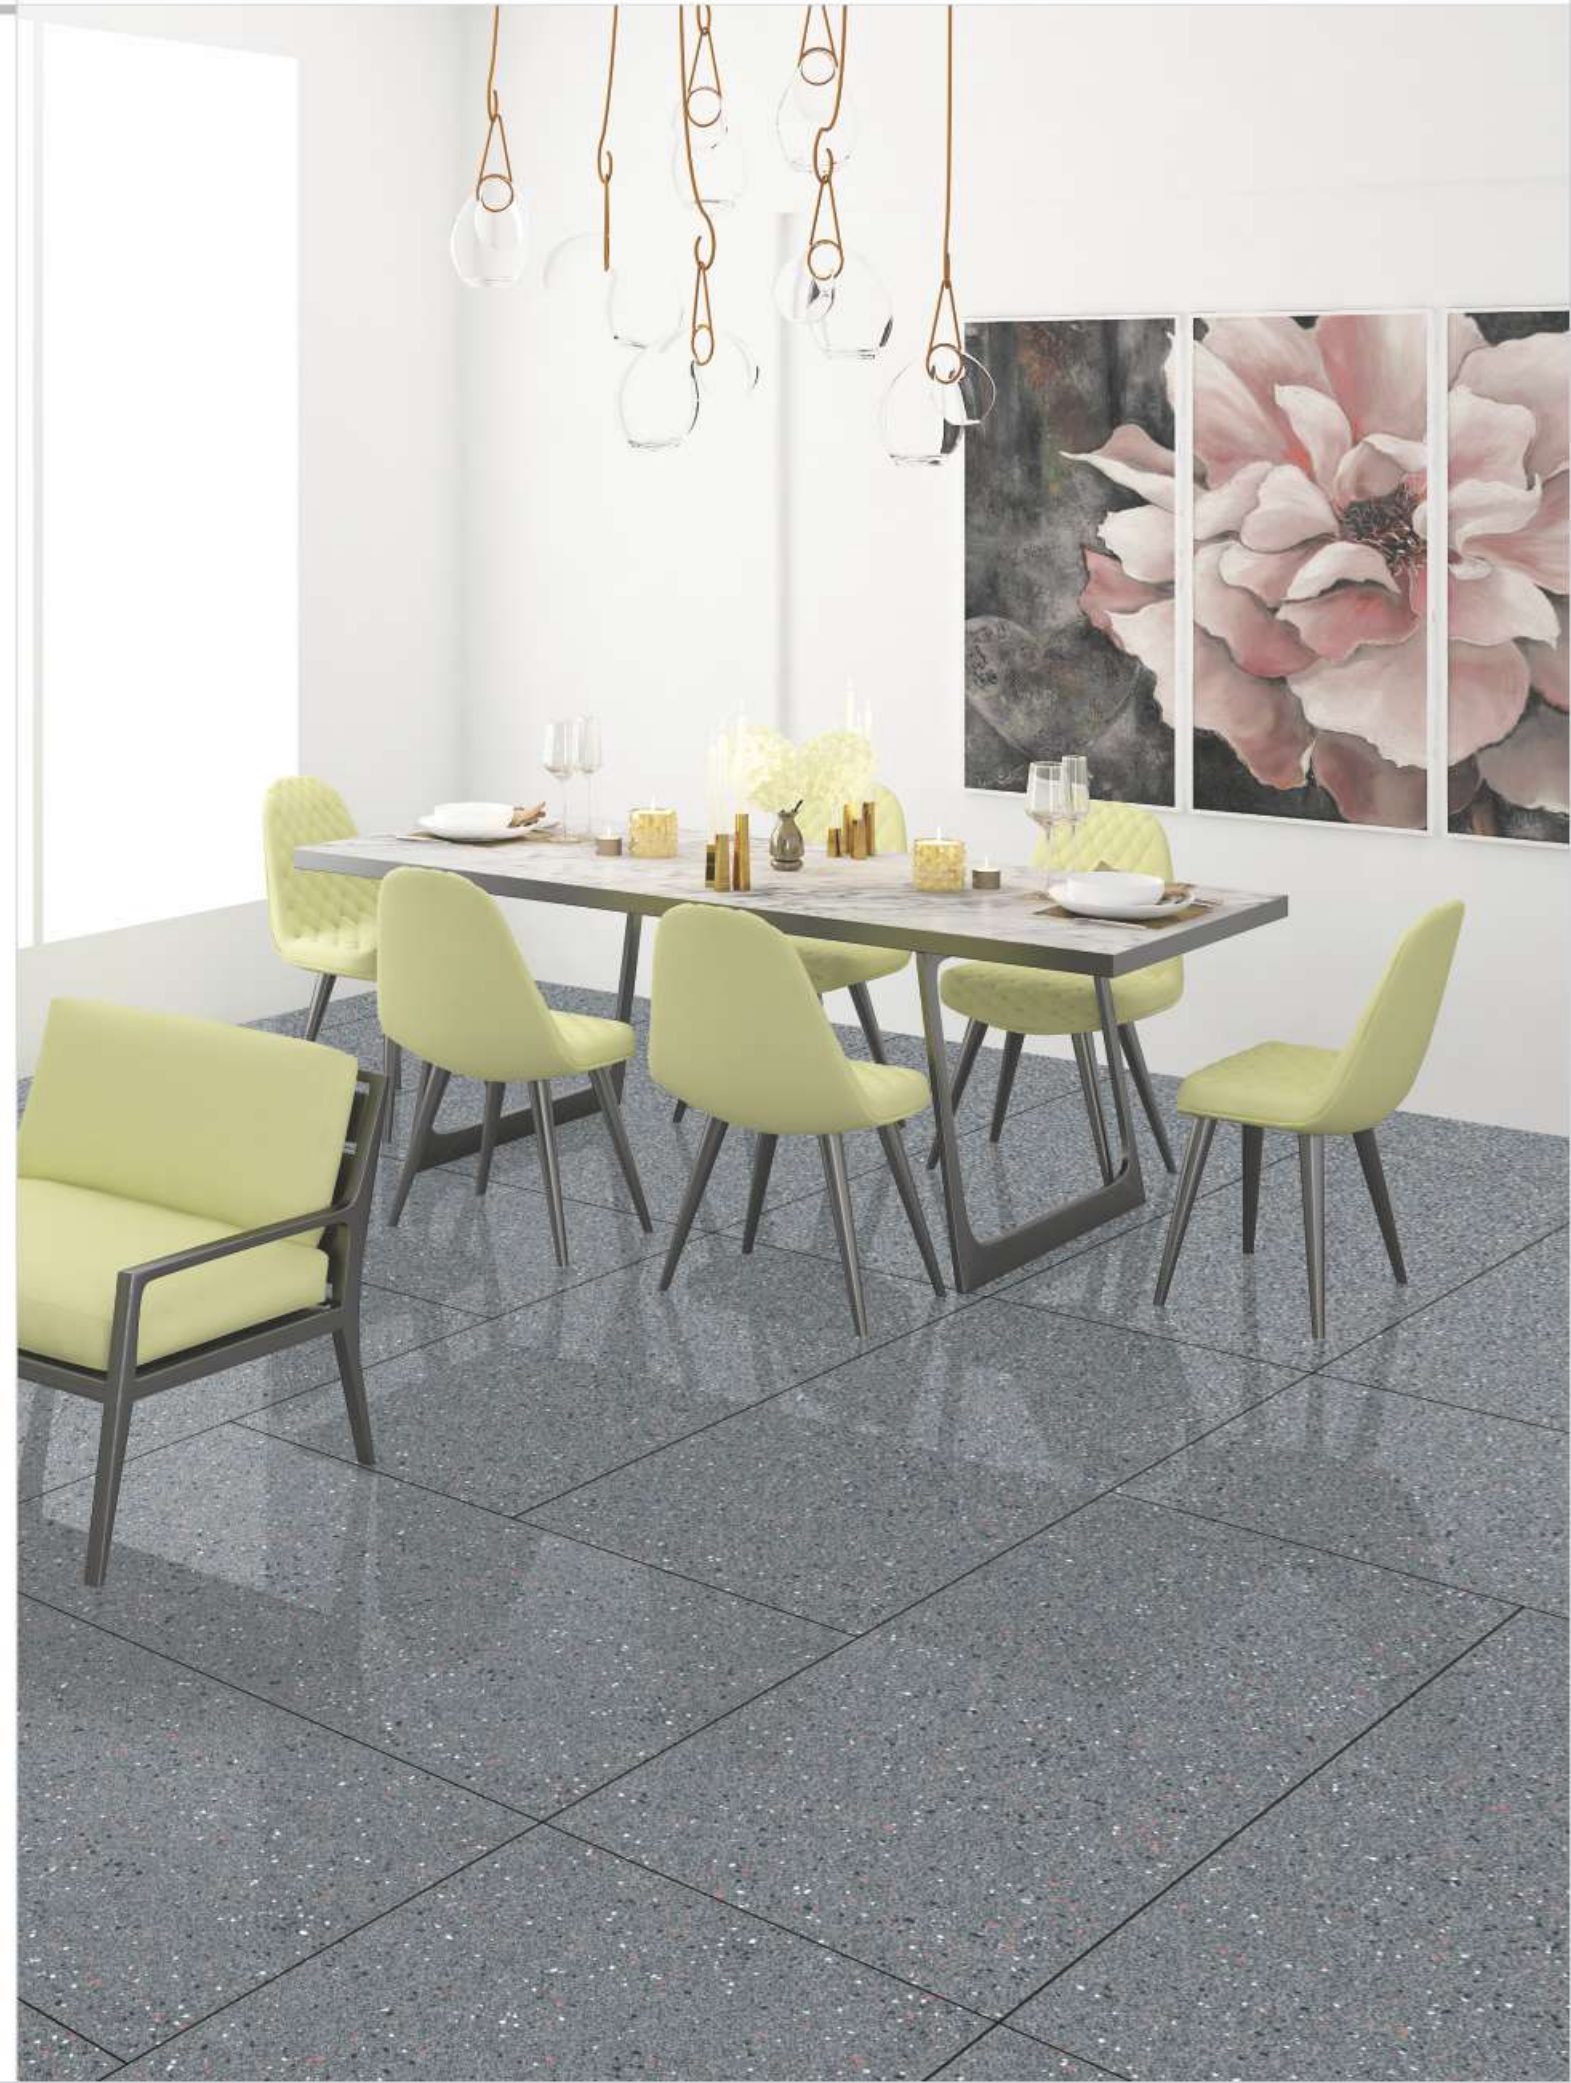

FLAKE
SERIES

600x1200mm

FULLBODY
VITRIFIED TILES