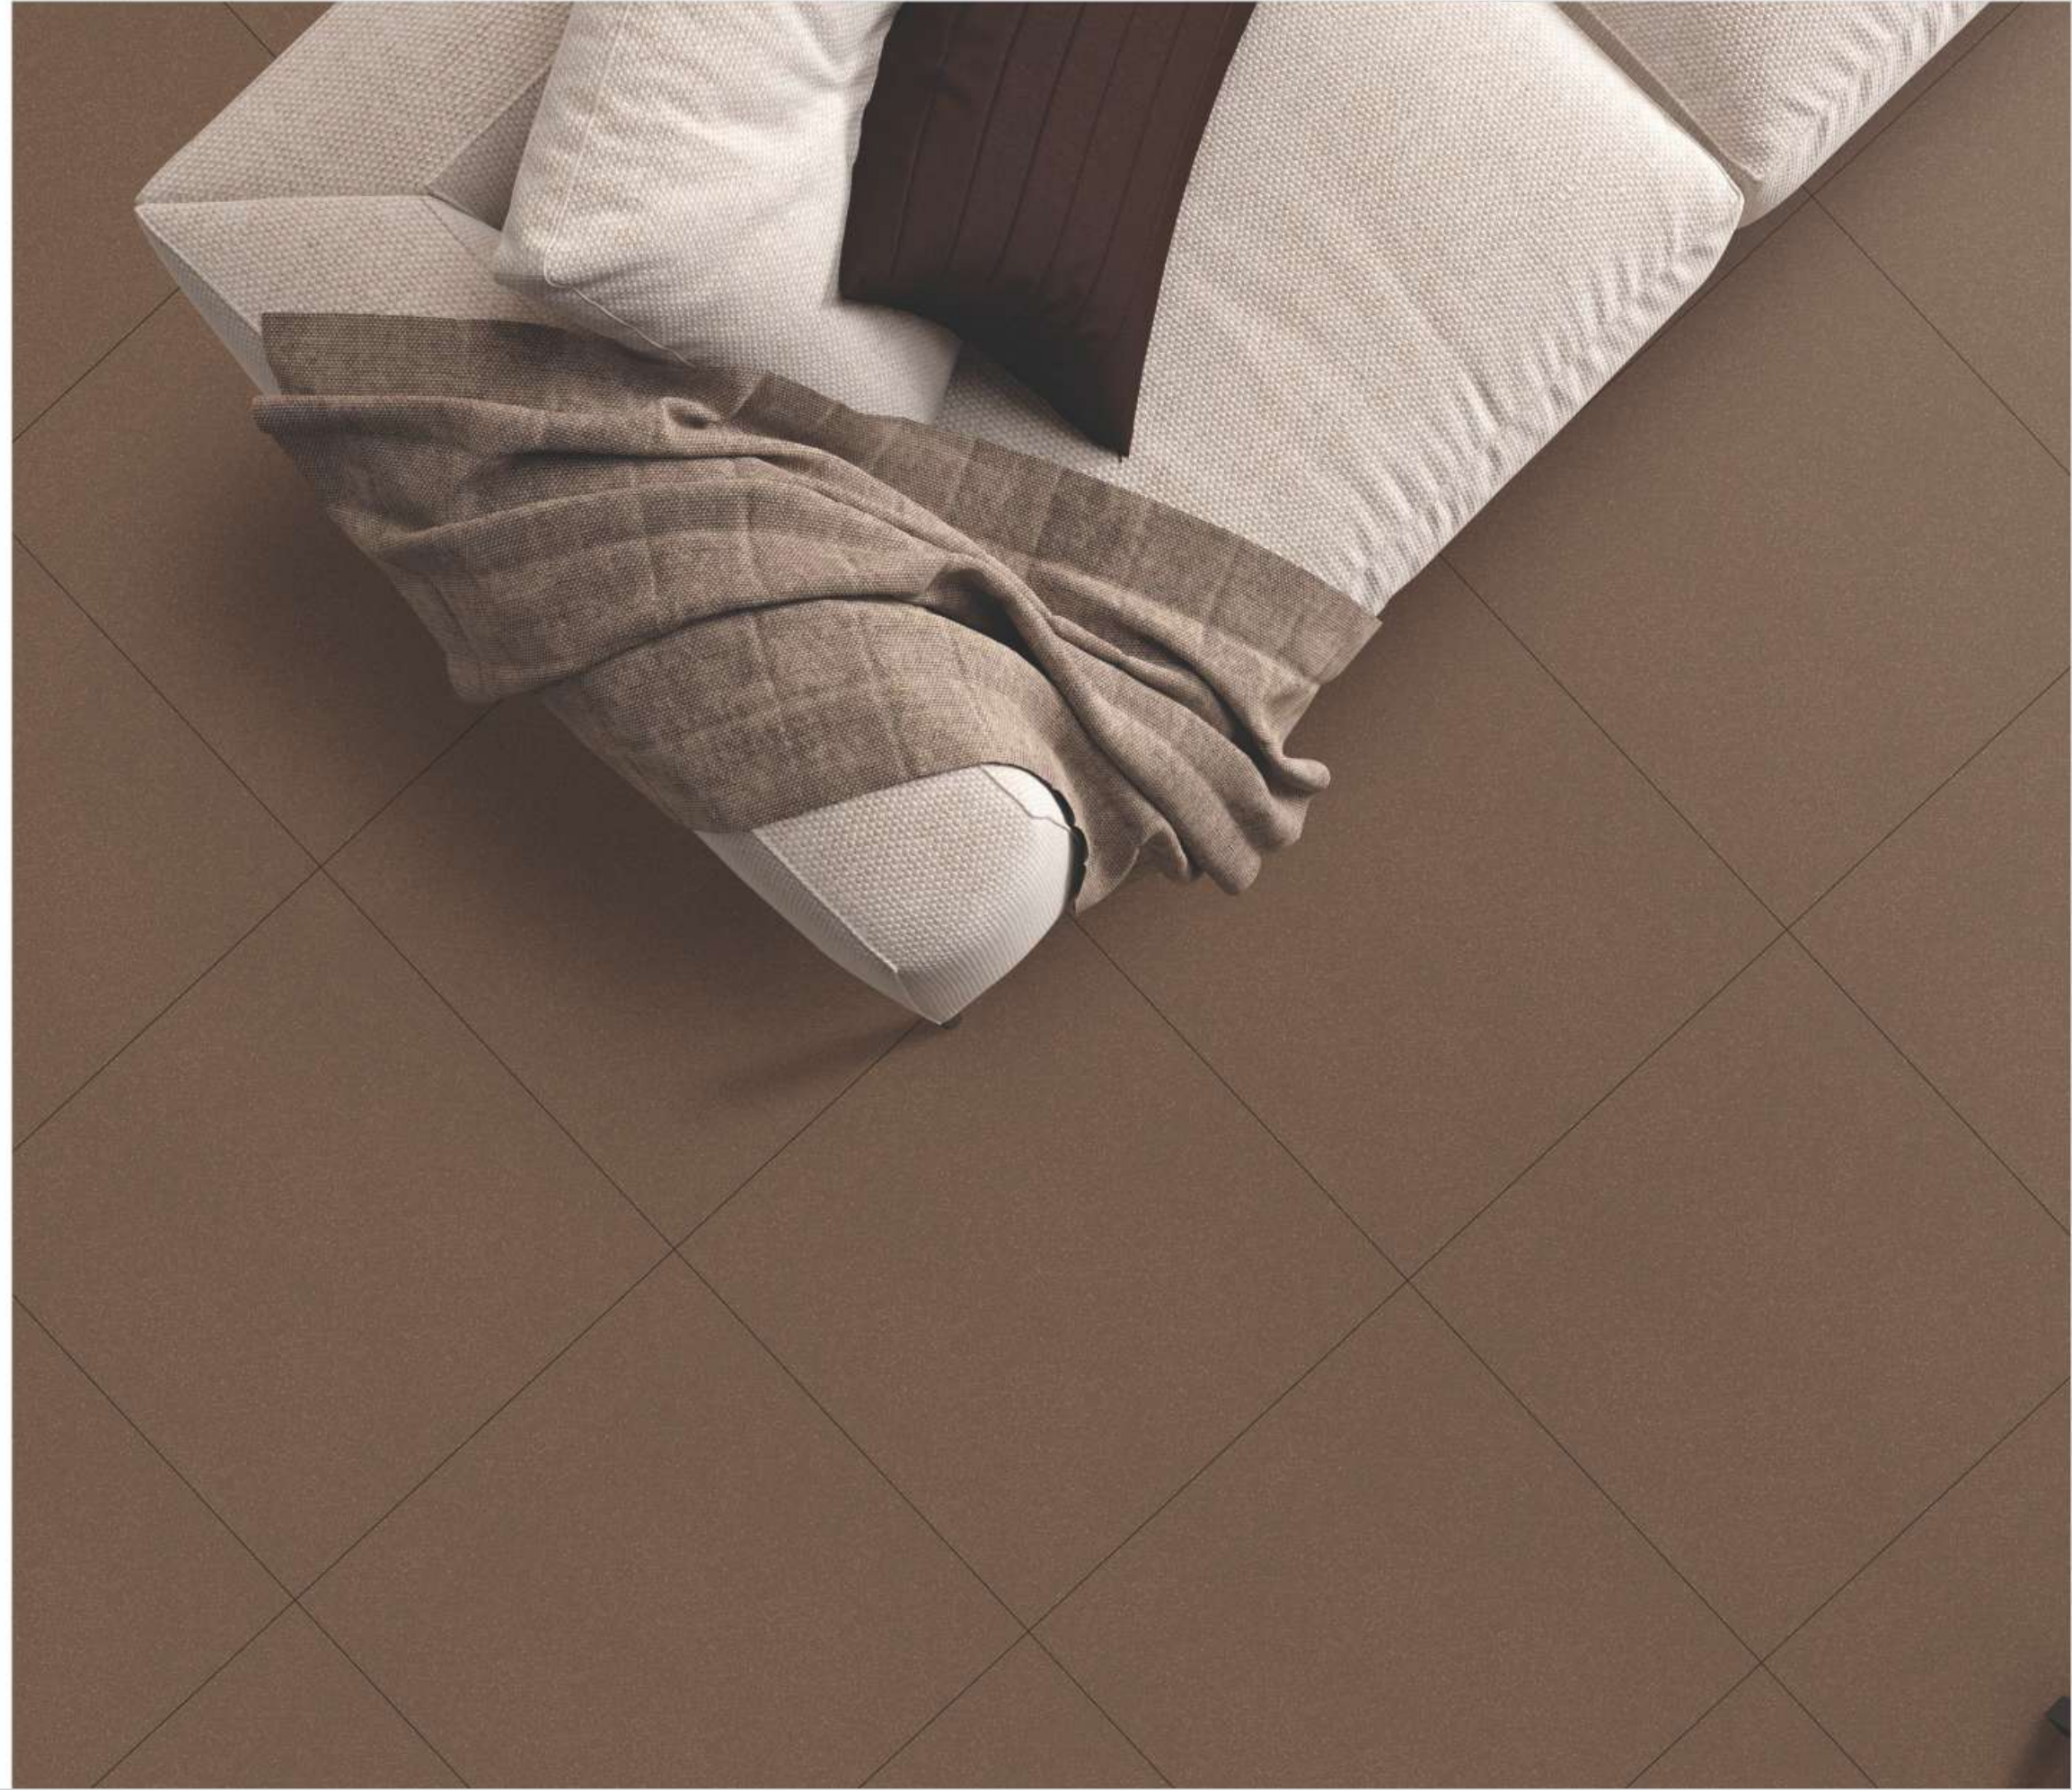

600x600mm

FULLBODY
VITRIFIED TILES