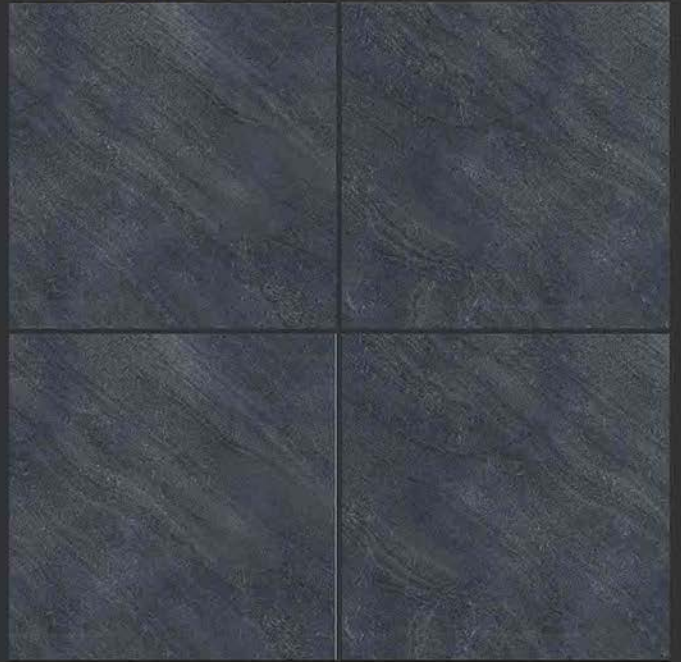

RUSTIC FINISH

PGVT
800x800MM