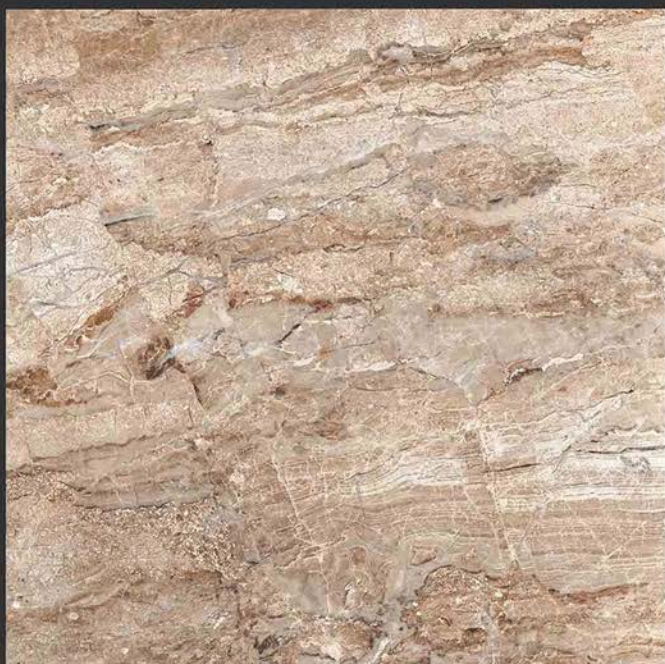

CALIPSO CHOCO

GLOSSY FINISH

**PGVT
800x800MM**

GLOSSY FINISH

PGVT
800x800MM

Carrara

GLOSSY FINISH

PGVT
800x800MM