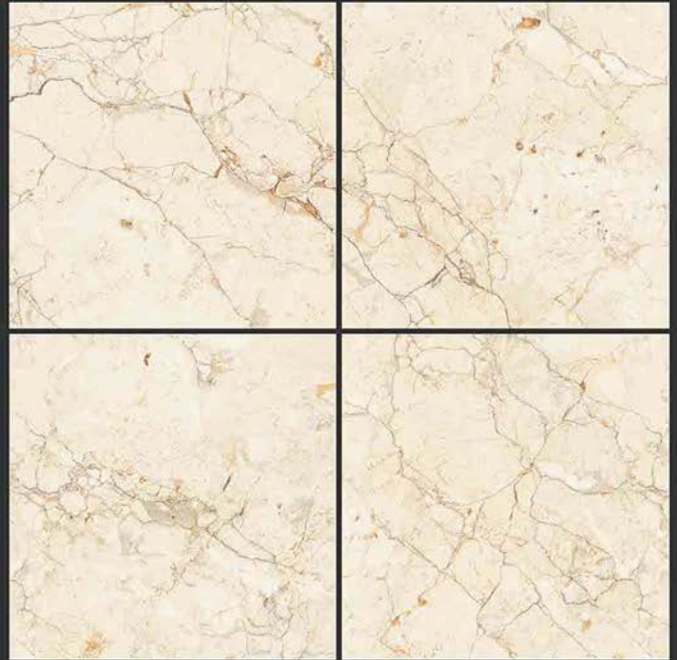

**GLOSSY FINISH**

**PGVT  
800x800MM**

GLOSSY FINISH

PGVT  
800x800MM

ELECTRA BROWN

GLOSSY FINISH

PGVT  
800x800MM

LATRISHA DARK