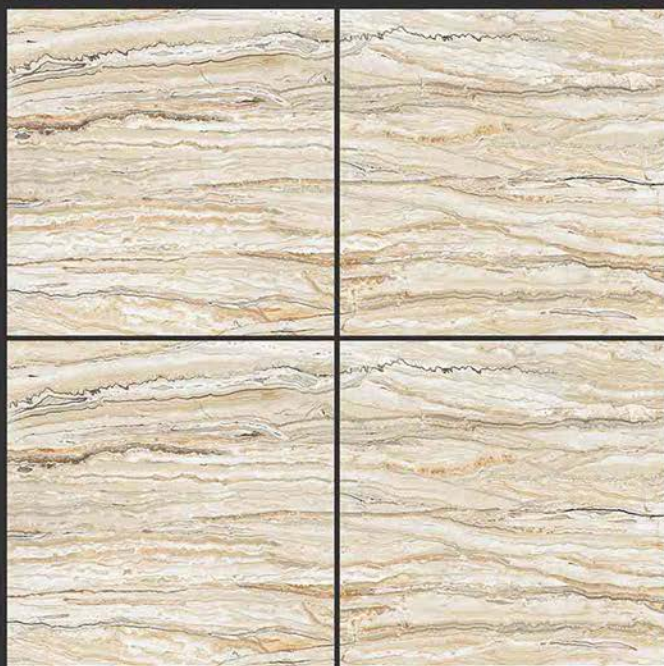

1016

GLOSSY FINISH

PGVT
800x800MM