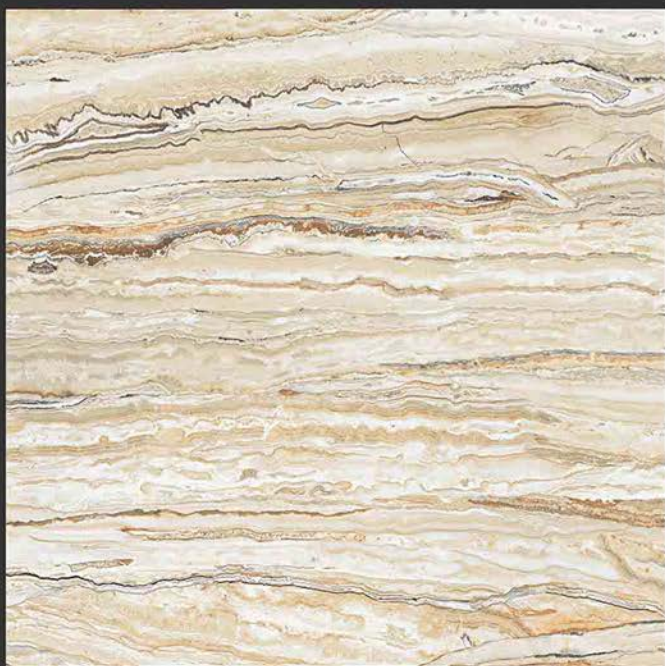

PGVT  
800x800MM

LOUDY BEIGE

GLOSSY FINISH

PGVT  
800x800MM

CLOUDY BROWN

GLOSSY FINISH

PGVT  
800x800MM

1054