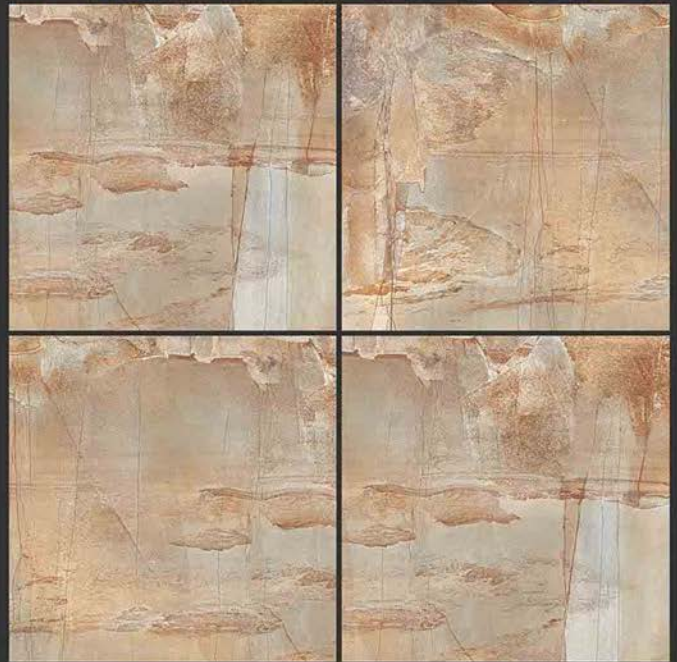

GLOSSY FINISH

PGVT
800x800MM