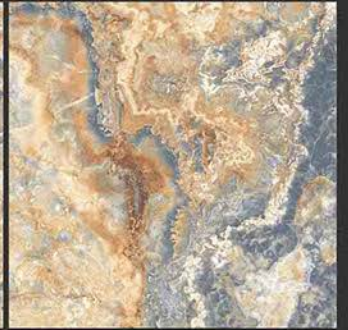

800x800 GLOSSY FINISH

GLOSSY FINISH

PGVT
800x800MM

Galvanic Blue

GLOSSY FINISH

PGVT
800x800MM

M-ANTISKY

GLOSSY FINISH

PGVT
800x800MM

MILANO CREMA

GLOSSY FINISH

PGVT
800x800MM

MOON ONIX GOLD

GLOSSY FINISH

PGVT
800x800MM

ONICE BIANCO

GLOSSY FINISH

PGVT
800x800MM

PRIME CLOUDY BEIGE

GLOSSY FINISH

PGVT
800x800MM

PURE SATUARIO

GLOSSY FINISH

PGVT
800x800MM