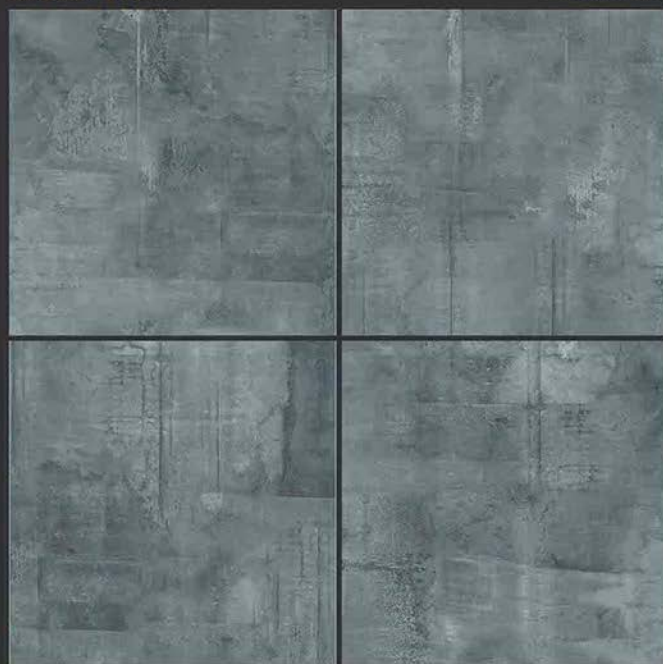

GLOSSY FINISH

PGVT
800x800MM