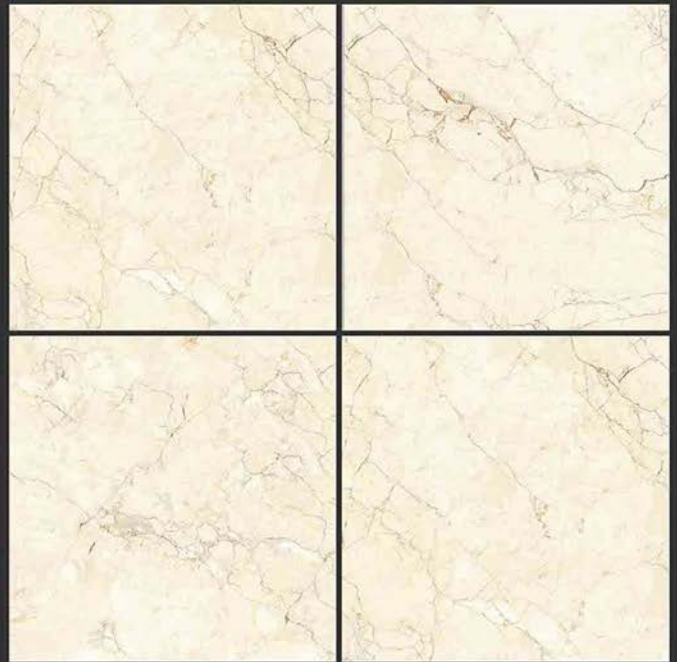

800x800 GLOSSY FINISH

GLOSSY FINISH

PGVT
800x800MM

MARBLE STATUARIO

GLOSSY FINISH

PGVT
800x800MM

MARMO MARVEL BEIGE

GLOSSY FINISH