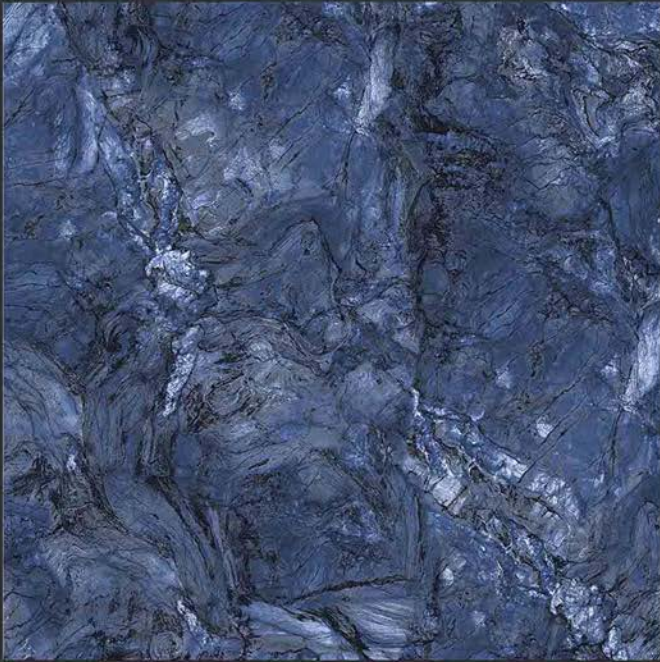

Regal Emperador

2801 EMERALD AZUL

GLOSSY FINISH

**PGVT
800x800MM**

GLOSSY FINISH

PGVT
800x800MM

FINAL NOVELLA

GLOSSY FINISH

PGVT
800x800MM

final ZOI

FLAVA

GLOSSY FINISH

PGVT
800x800MM

NEXTRA

GLOSSY FINISH

**PGVT
800x800MM**