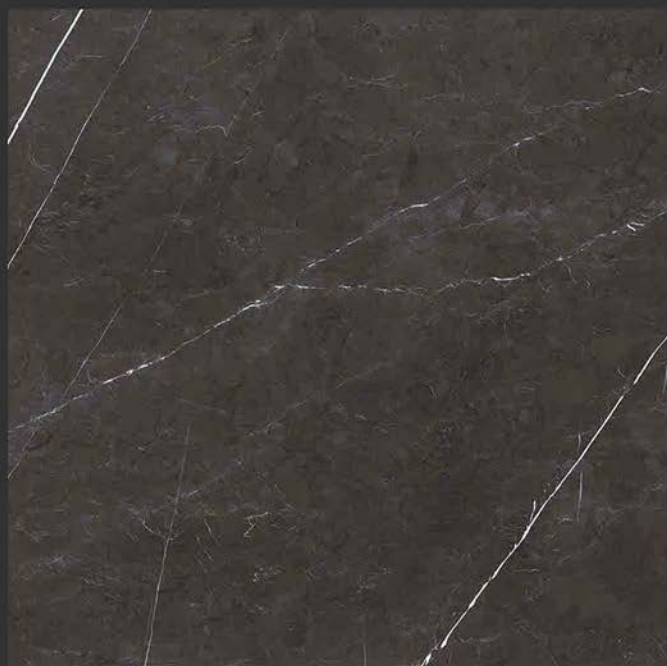

GLOSSY FINISH

**PGVT
800x800MM**

MARMO JUPITER