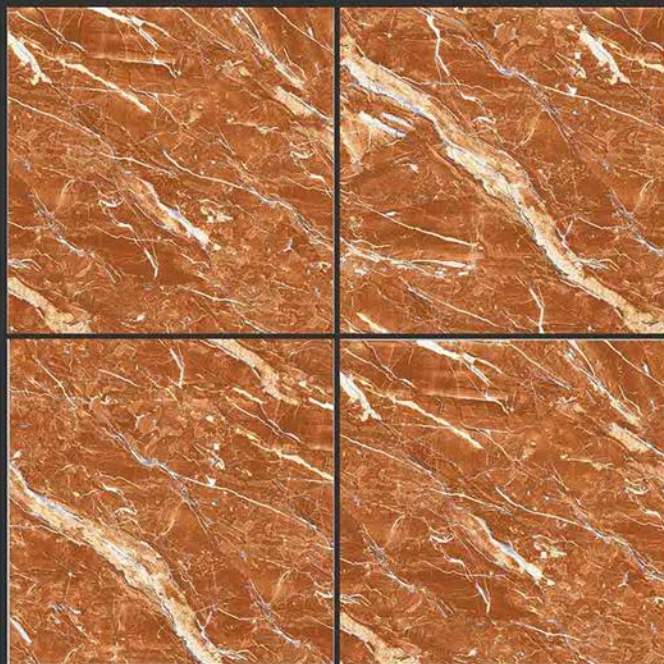

PGVT
800x800MM

final ZOI

FLAVA

GLOSSY FINISH

PGVT
800x800MM

NEXTRA

GLOSSY FINISH

**PGVT
800x800MM**