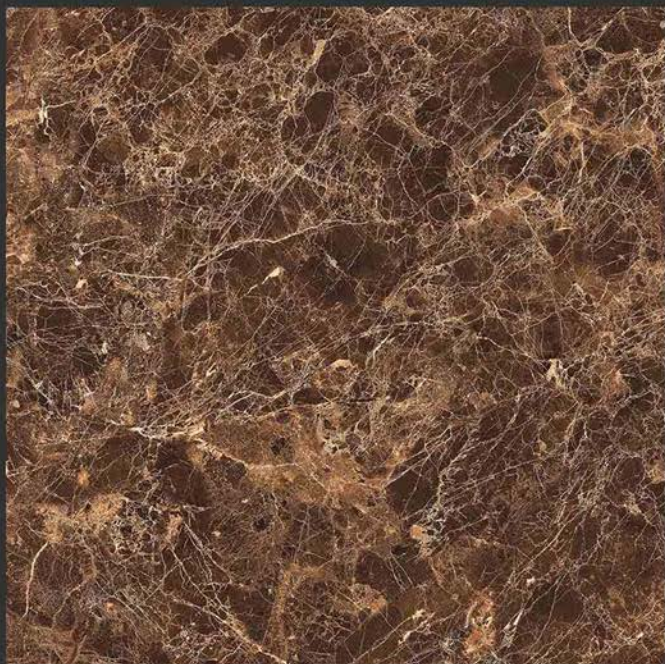

PGVT
800x800MM

Supreme brown

HIGH GLOSSY FINISH

PGVT
800x800MM

ZENITH BROWN

GLOSSY FINISH

PGVT
800x800MM

Dark_Emprador