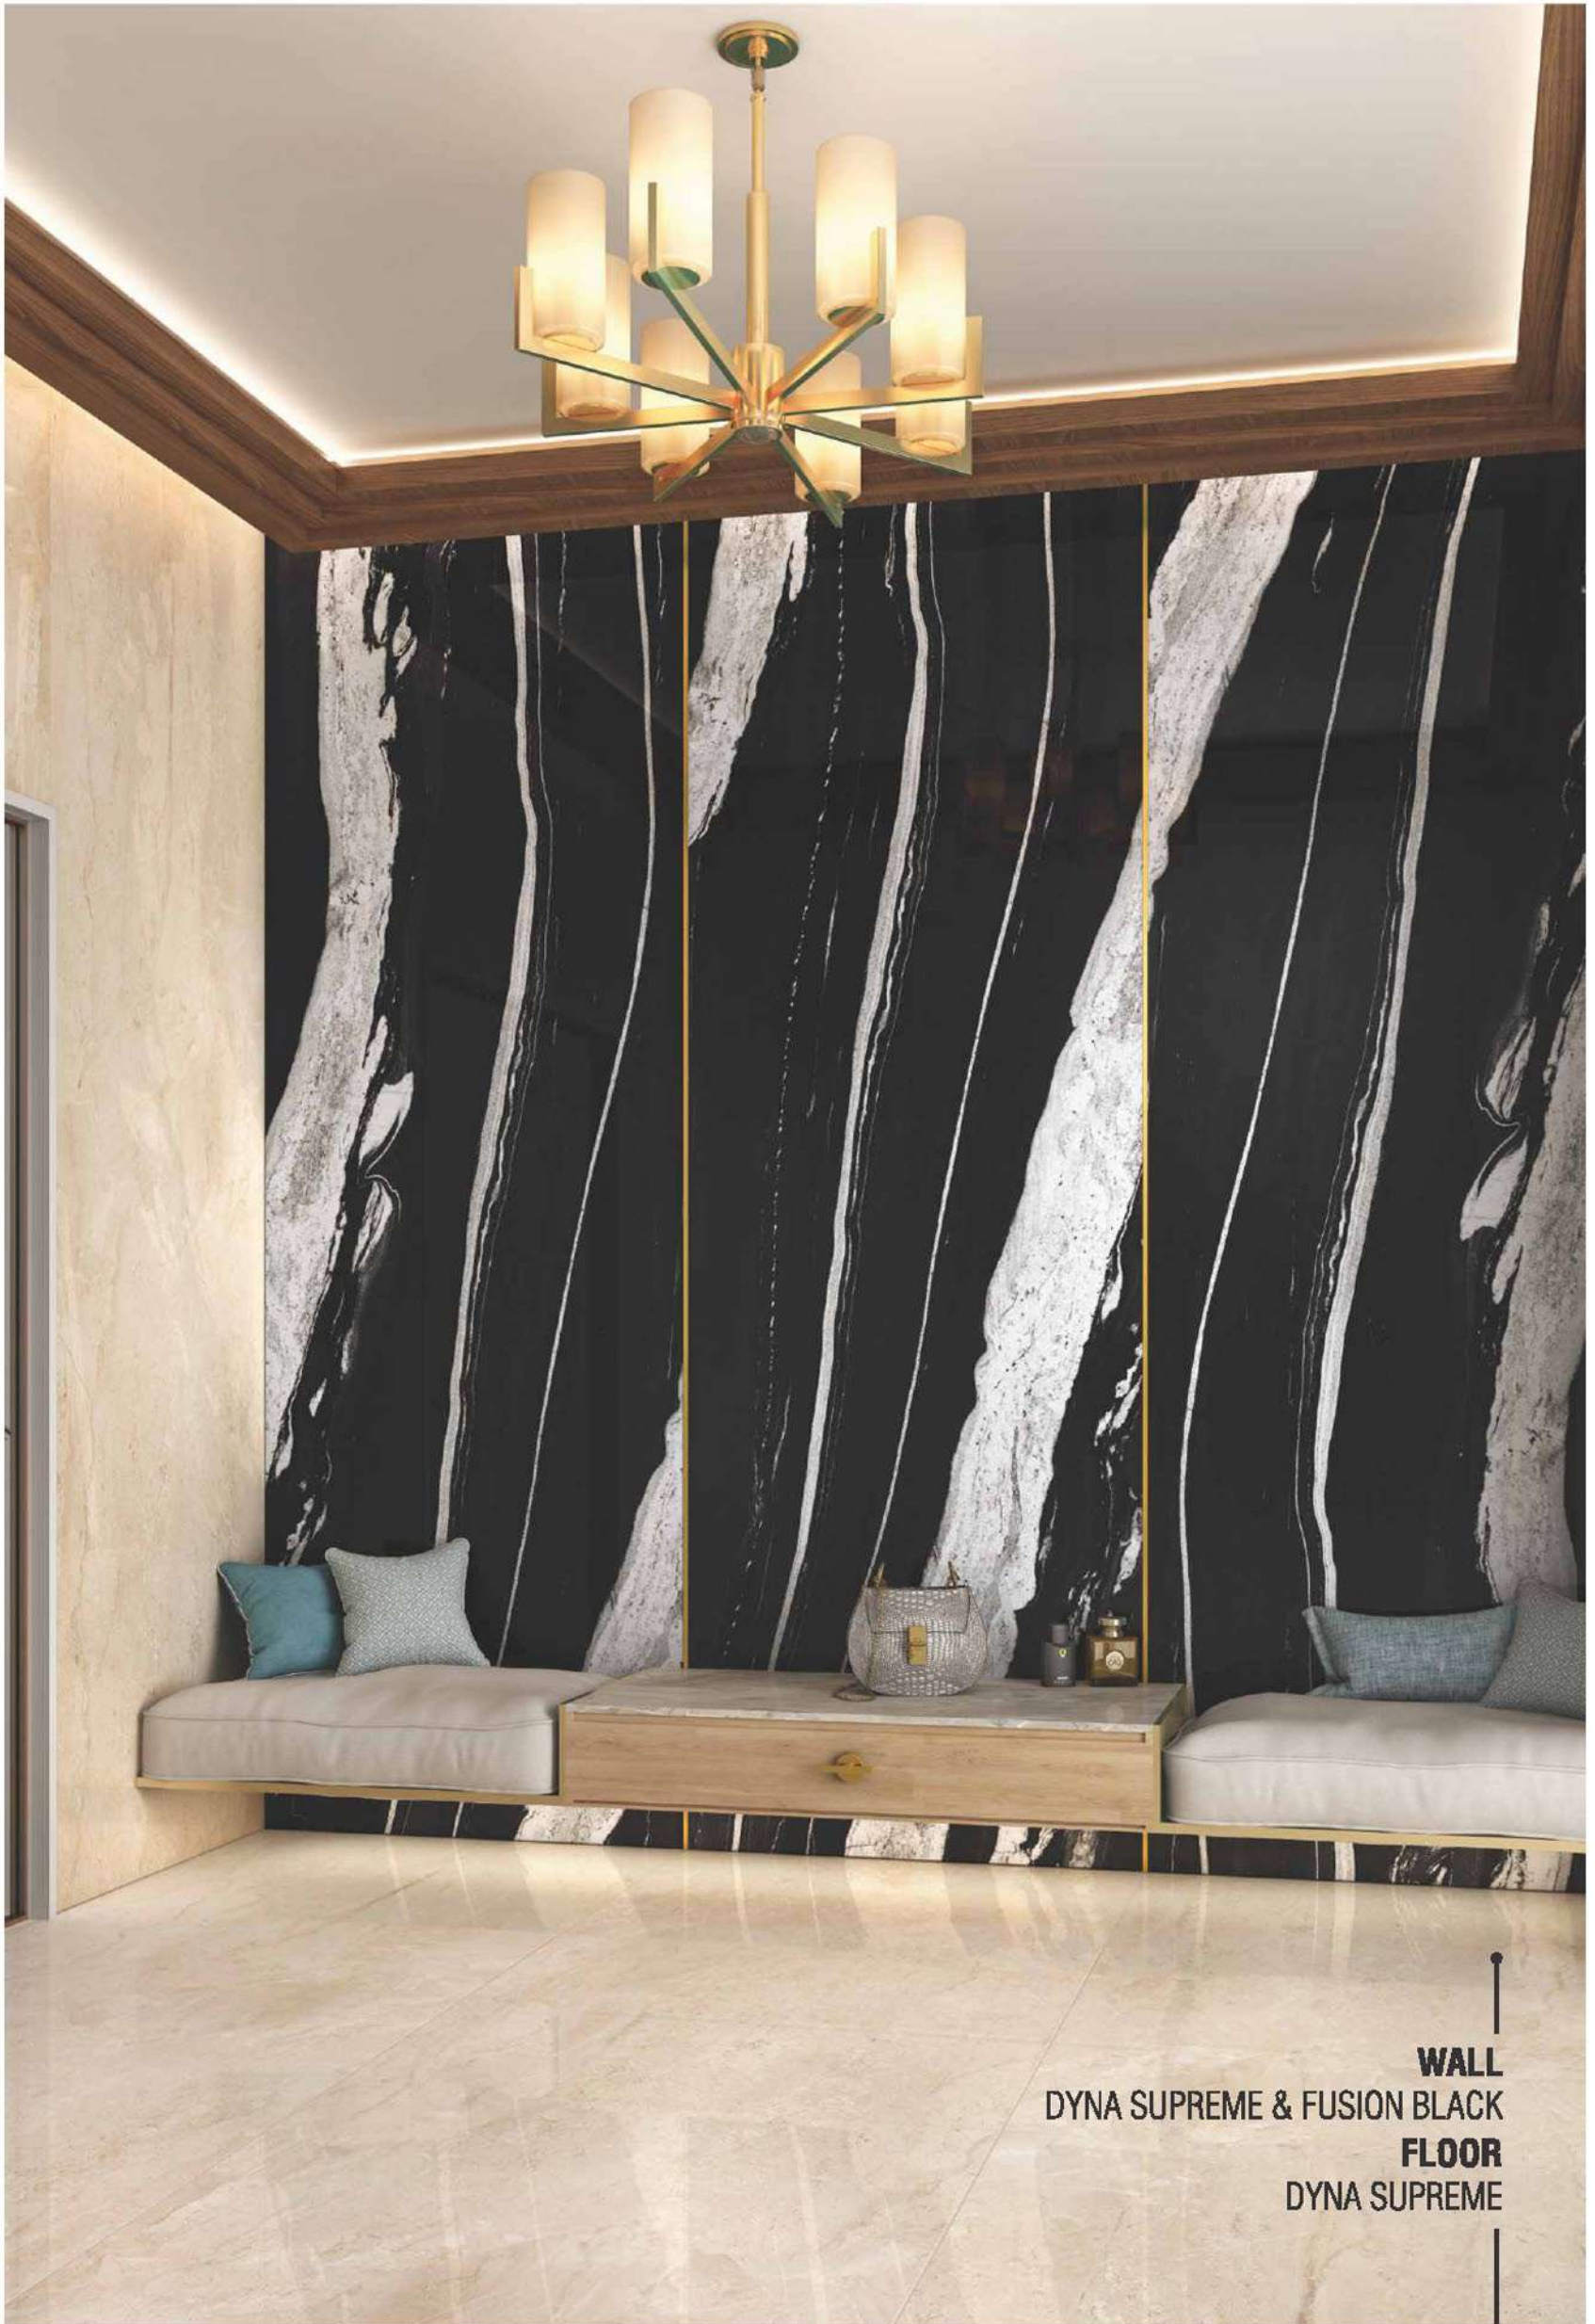

WALL
DYNA SUPREME & FUSION BLACK
FLOOR
DYNA SUPREME