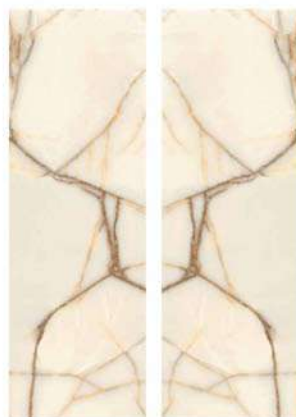

face 2

HELIX WHITE

WALL
DYNA SUPREME & FUSION BLACK
FLOOR
DYNA SUPREME

GALAXY OCEAN (BOOK_MATCH)

GALAXY AMBRA (BOOK_MATCH)

face A face B

face A face B

GLOSSY | **800x2400mm**
FINISH