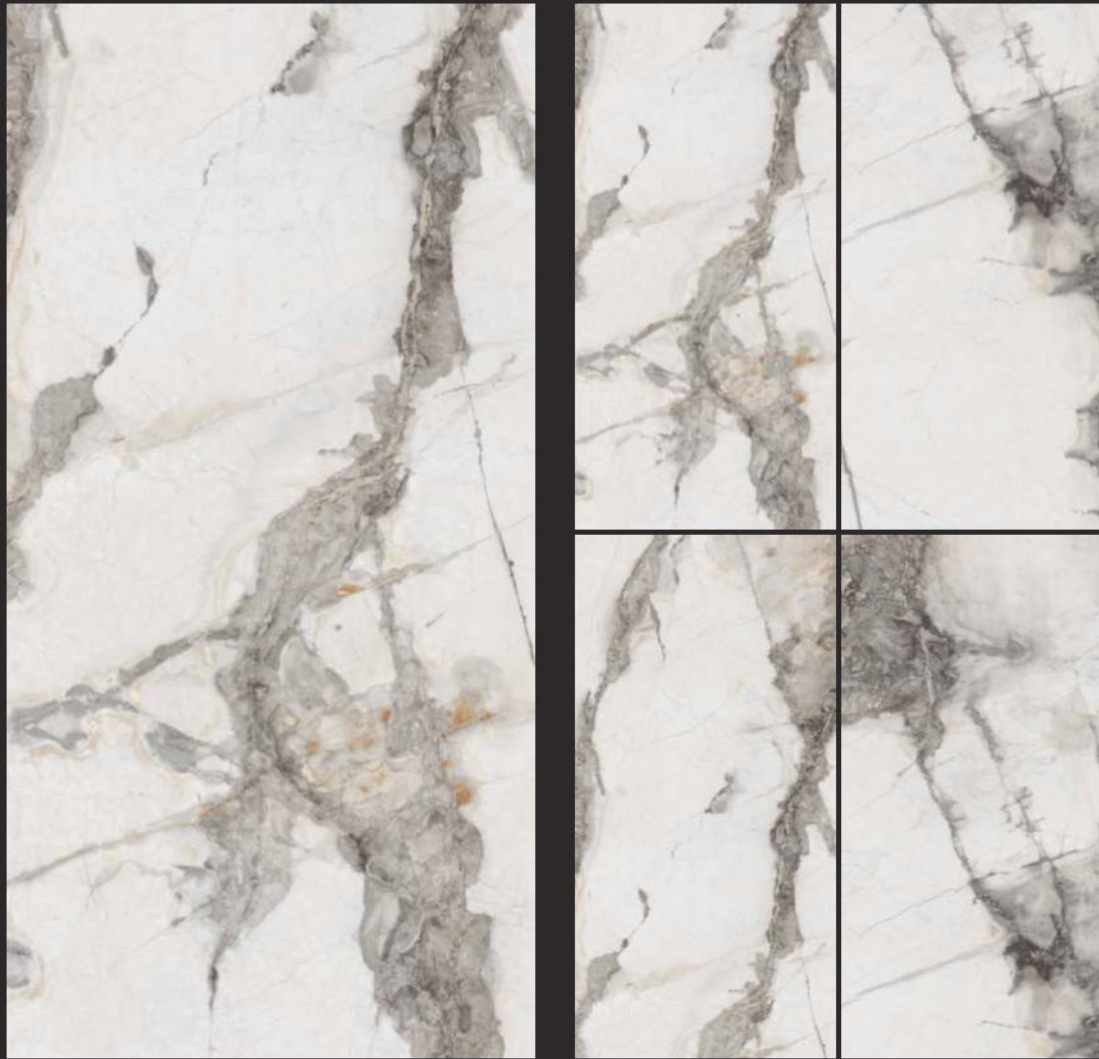

# POLISHED  
750 x 1500MM

Arabescato

RANDOM  
EFFECTS