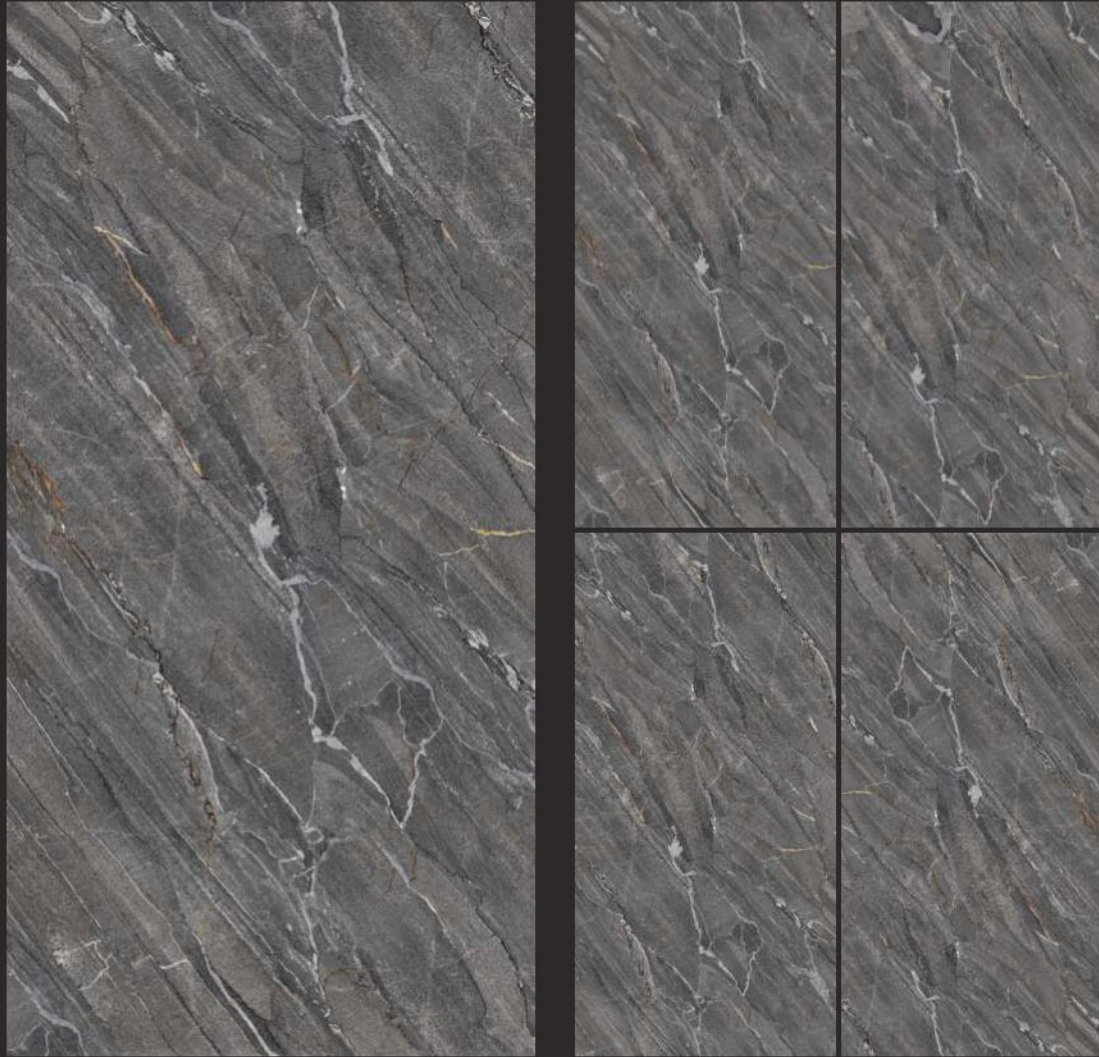

POLISHED
750 x 1500MM

E15039

RANDOM
EFFECTS