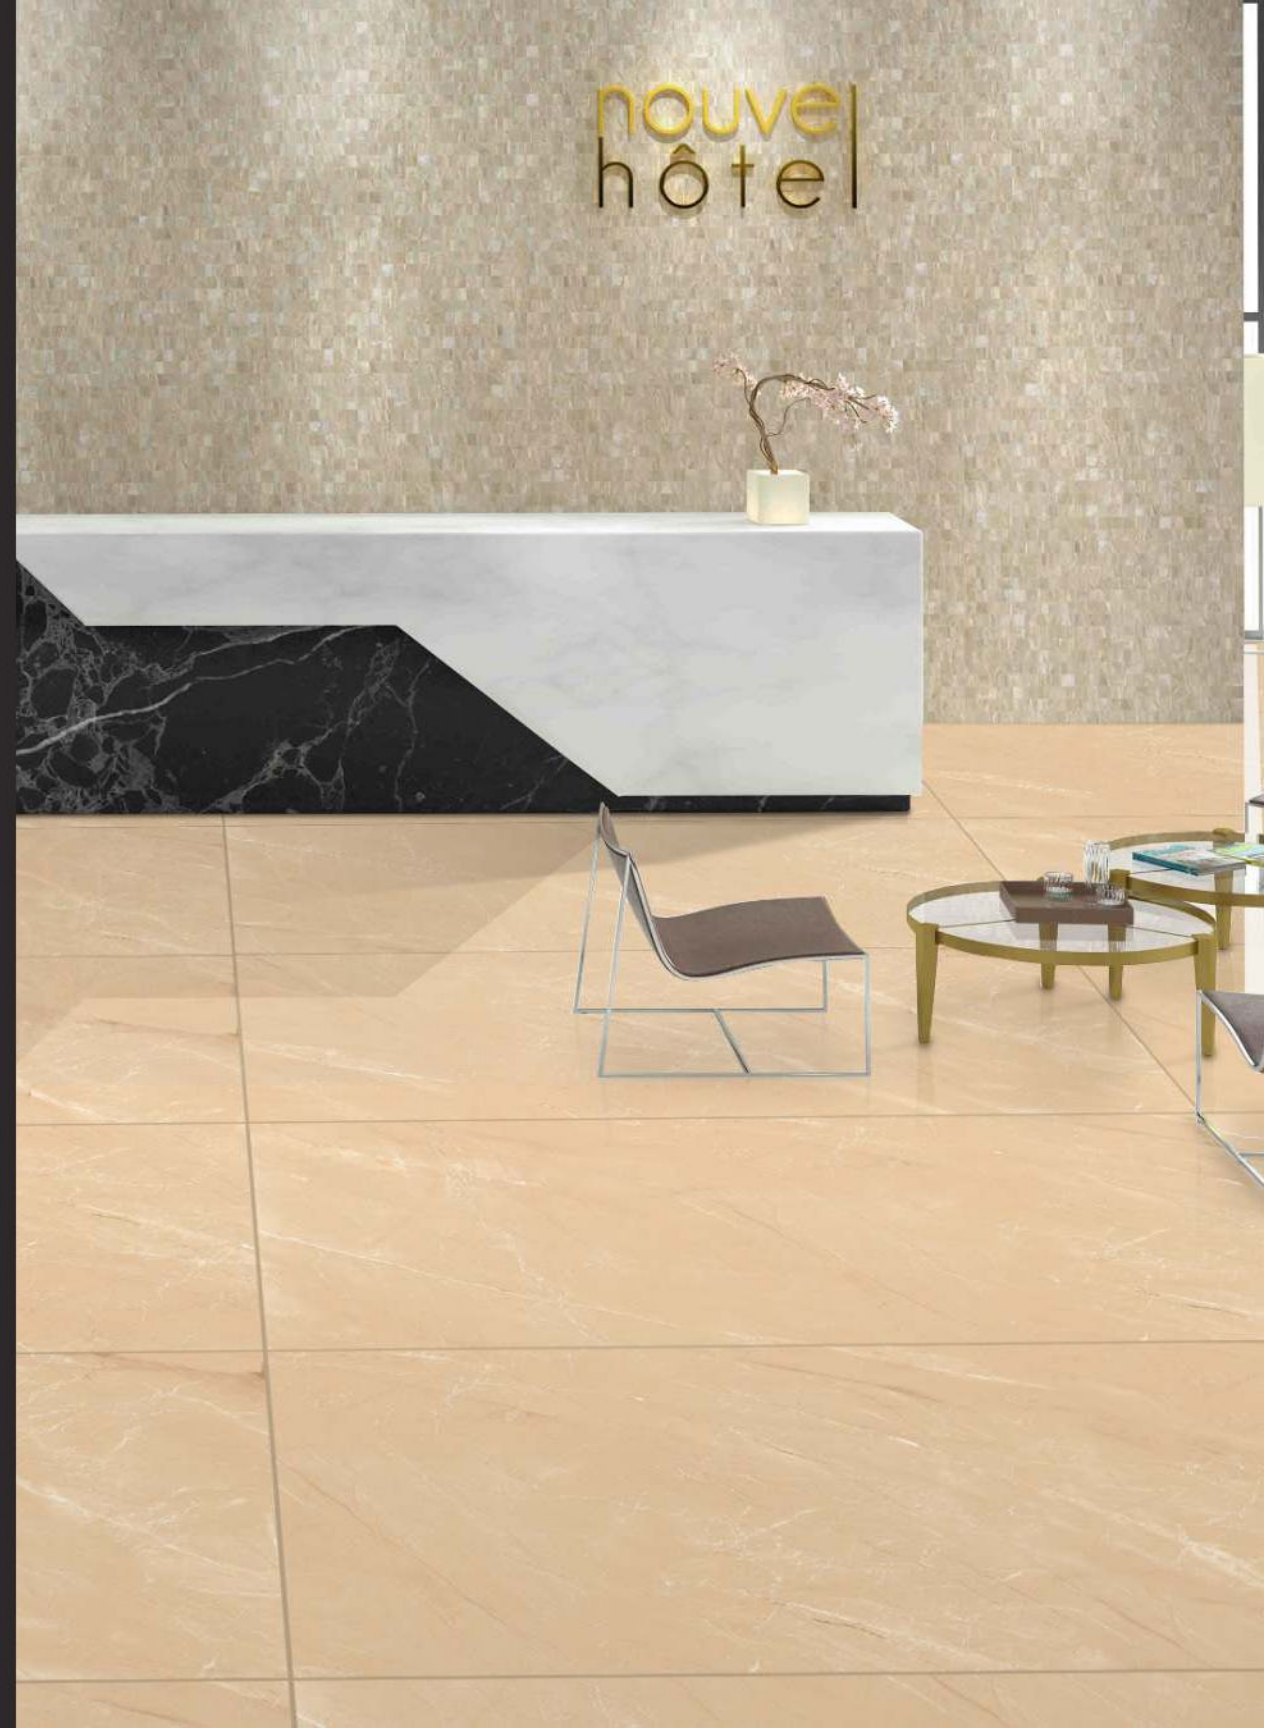

POLISHED
750 x 1500MM

RANDOM
EFFECTS