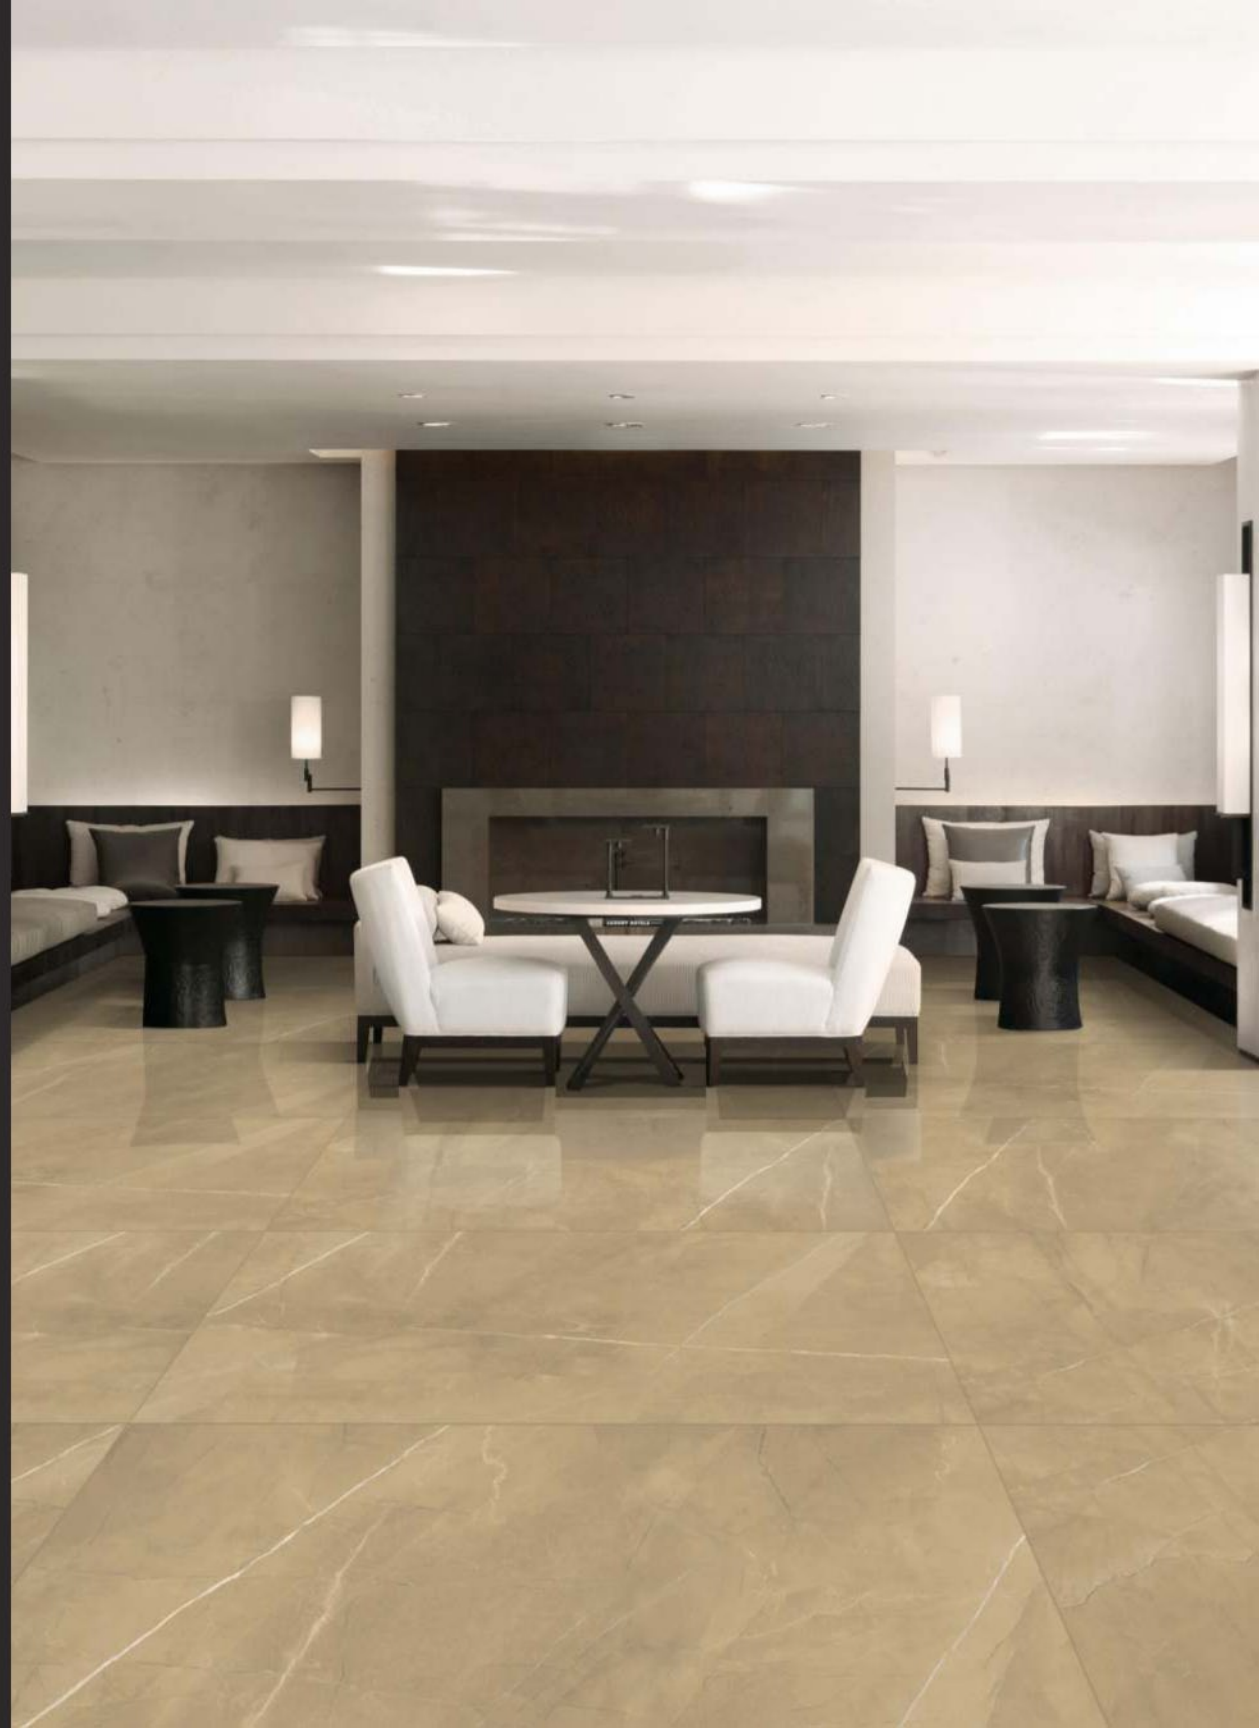

POLISHED
750 x 1500MM

RANDOM
EFFECTS