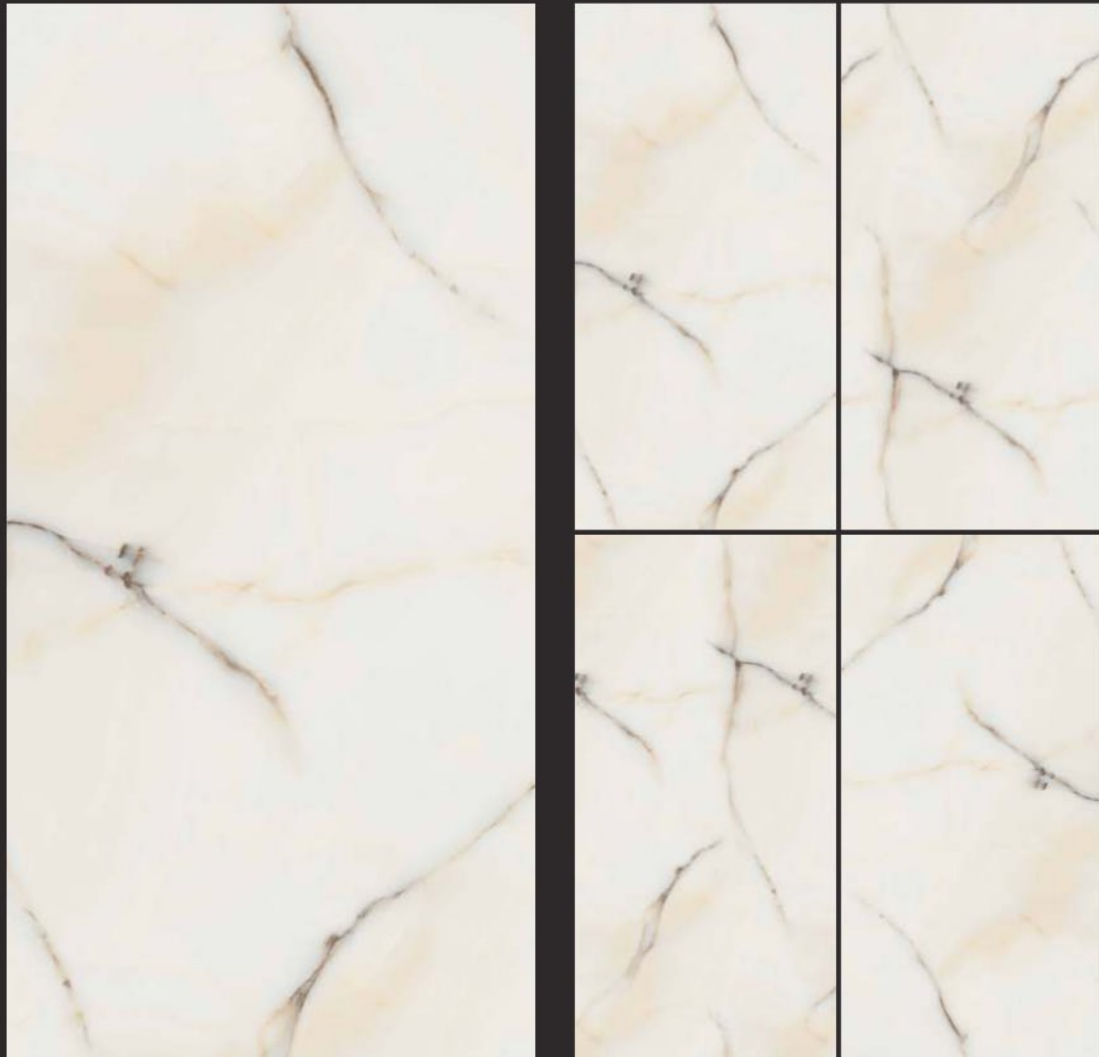

POLISHED
750 x 1500MM

Jura Pearl

RANDOM
EFFECTS