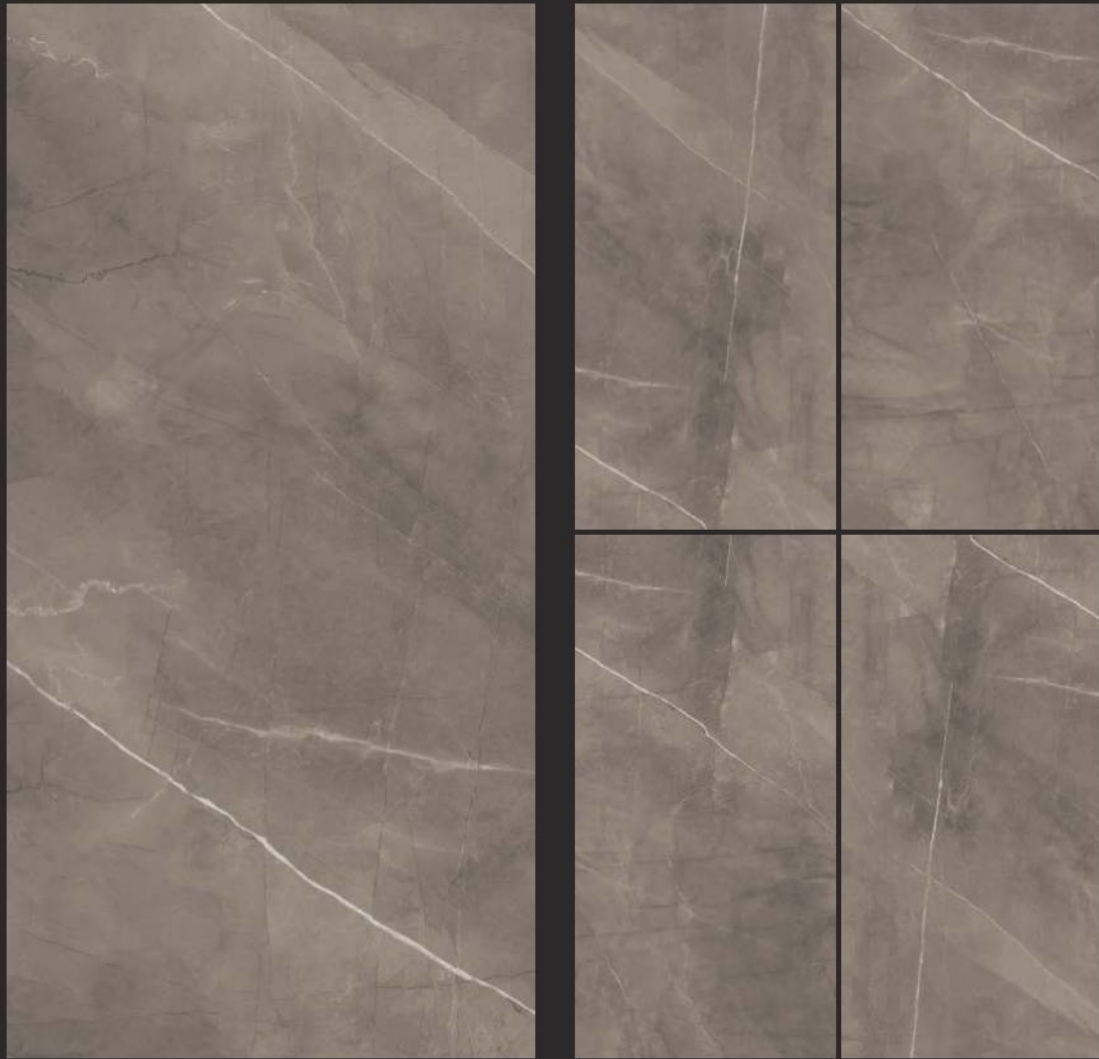

POLISHED
750 x 1500MM

Melodious Grafiet

RANDOM
EFFECTS