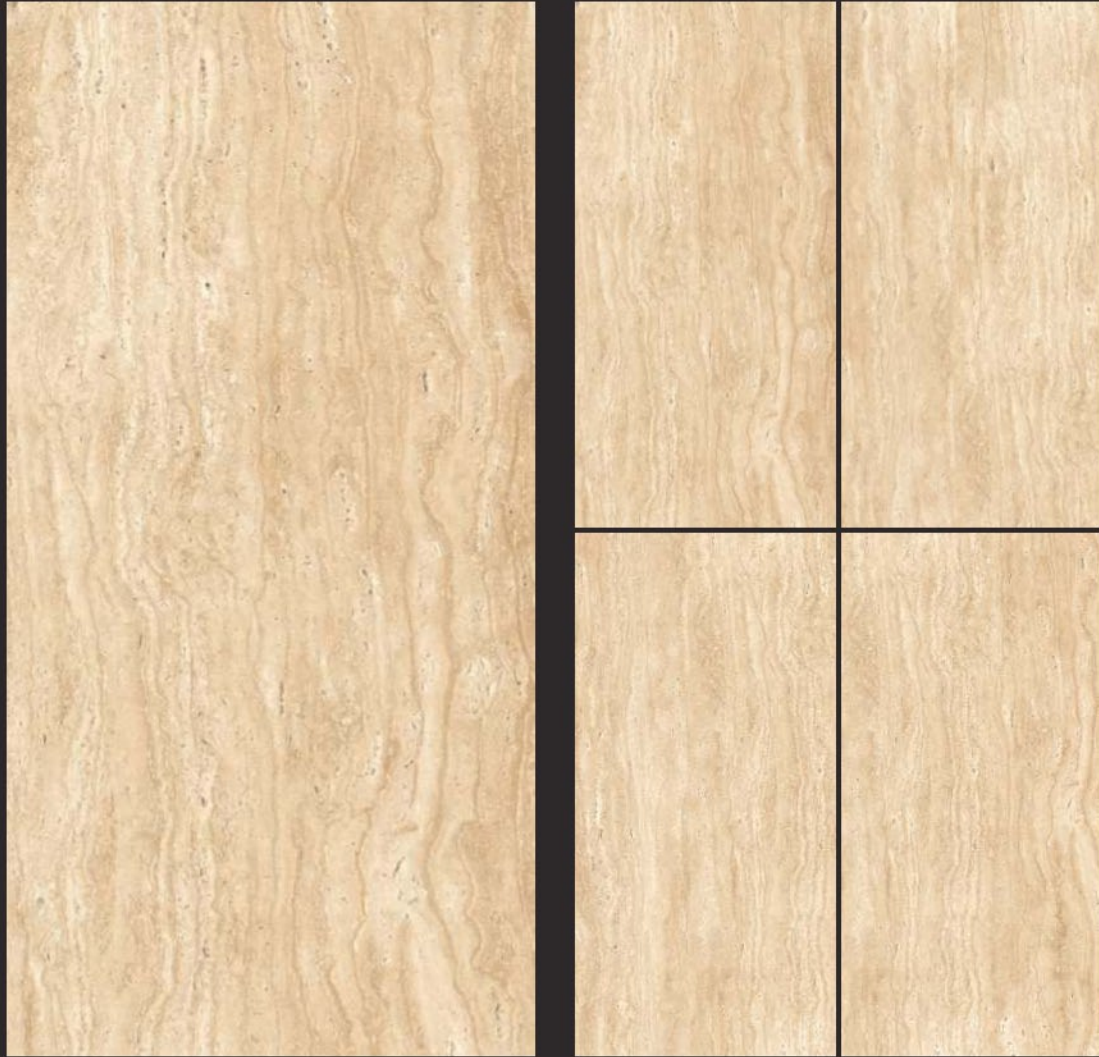

POLISHED
750 x 1500MM

Roman Travertino Beige Classic

RANDOM
EFFECTS