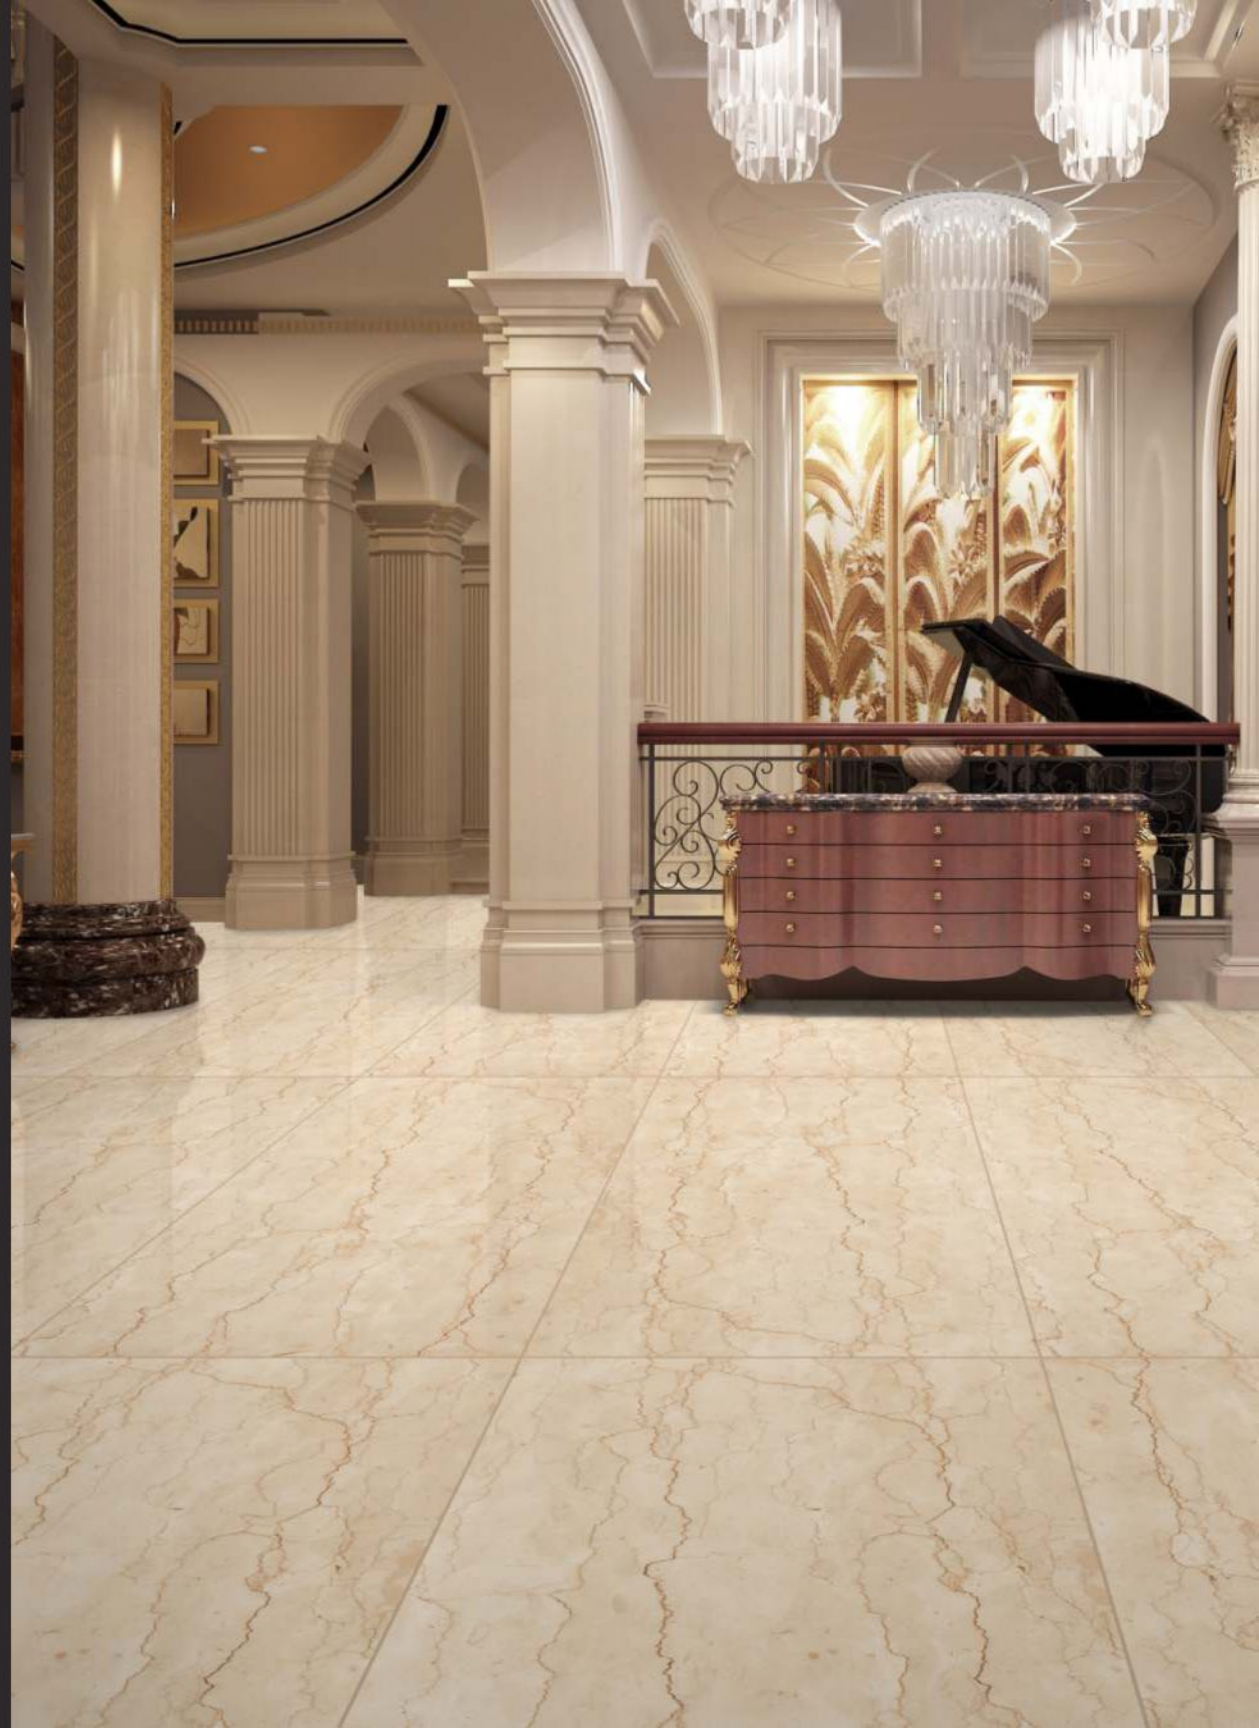

# POLISHED  
750 x 1500MM

Dyna Wheat

RANDOM  
EFFECTS