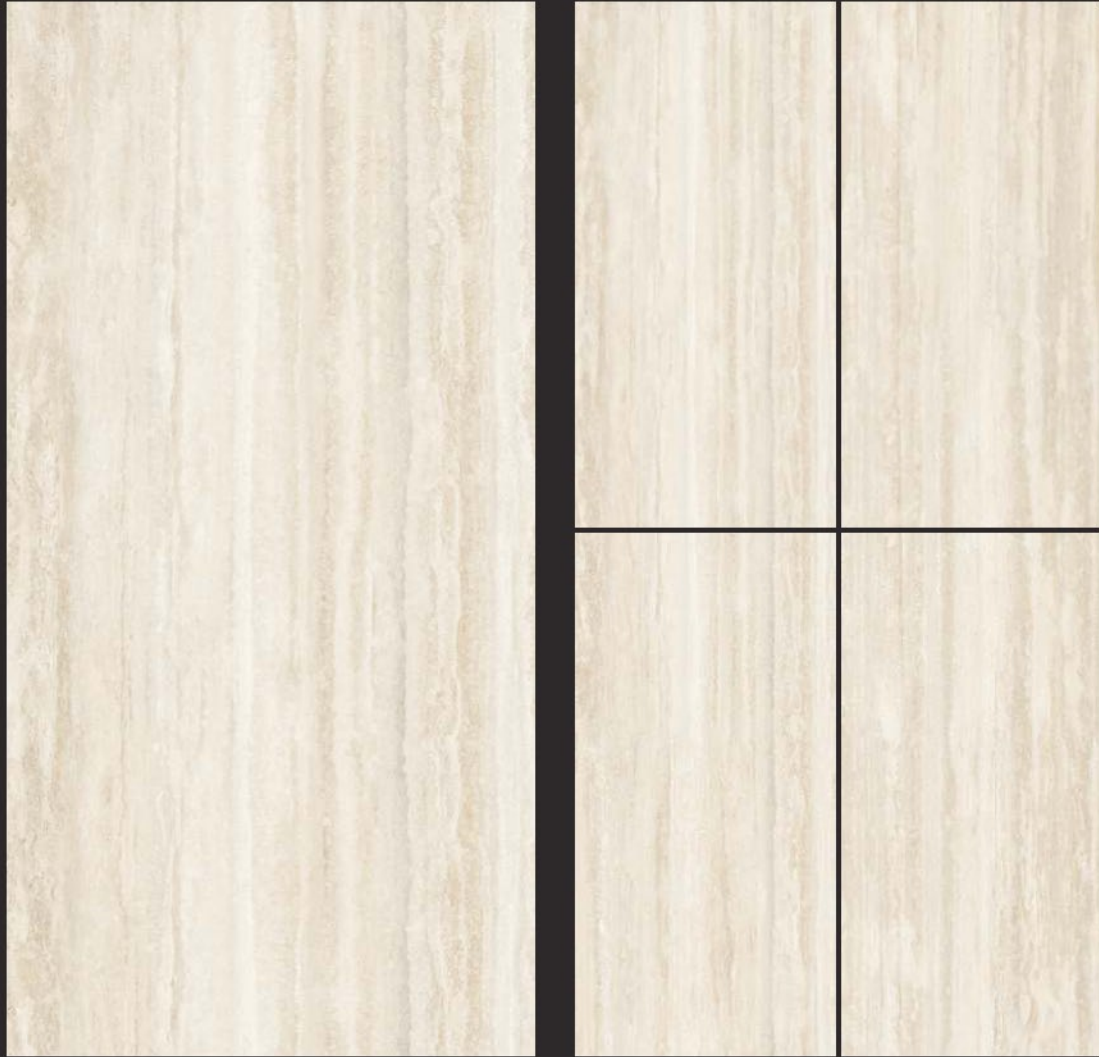

POLISHED
750 x 1500MM

Novana Travertine Crema

RANDOM
EFFECTS