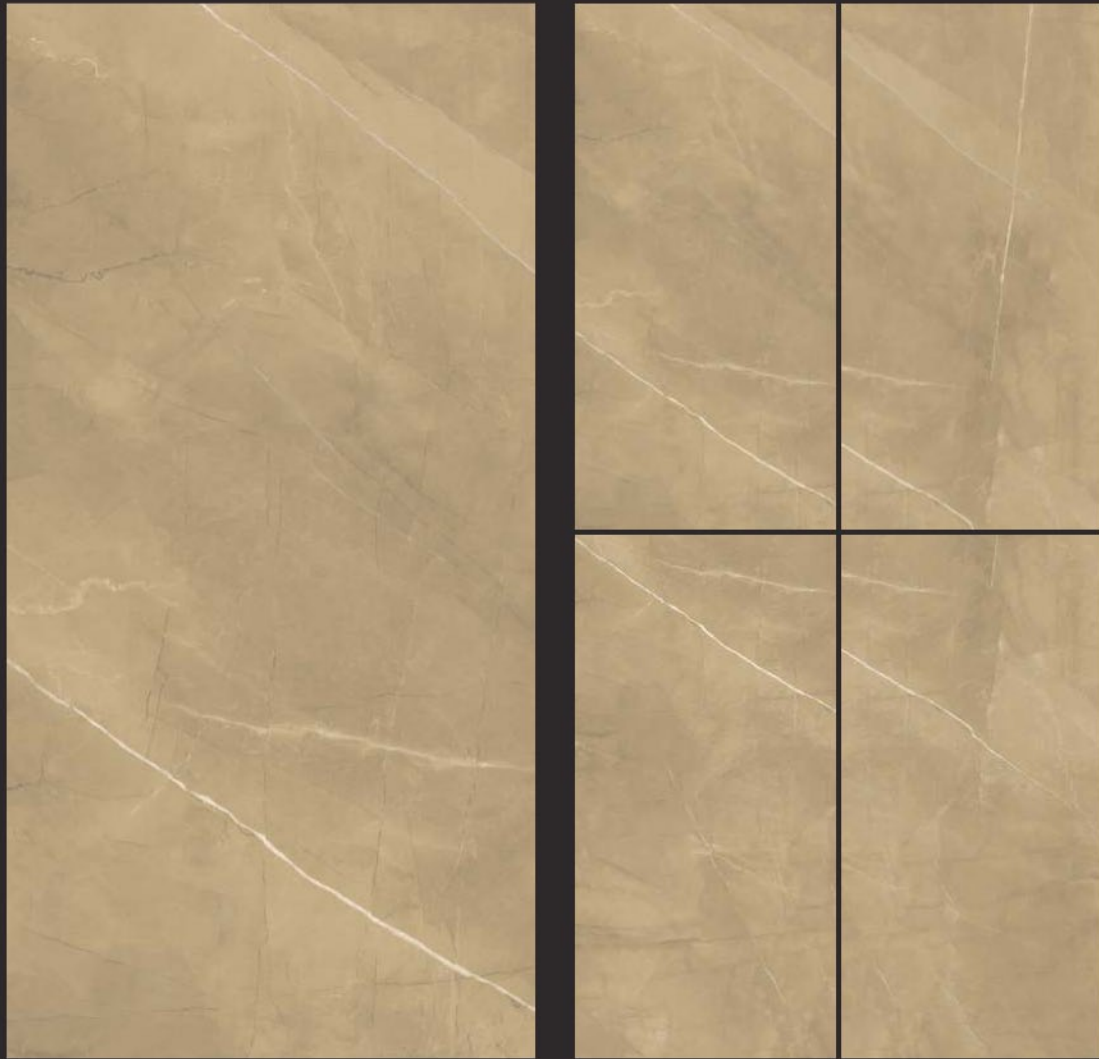

POLISHED
750 x 1500MM

Melodious Latte

RANDOM
EFFECTS