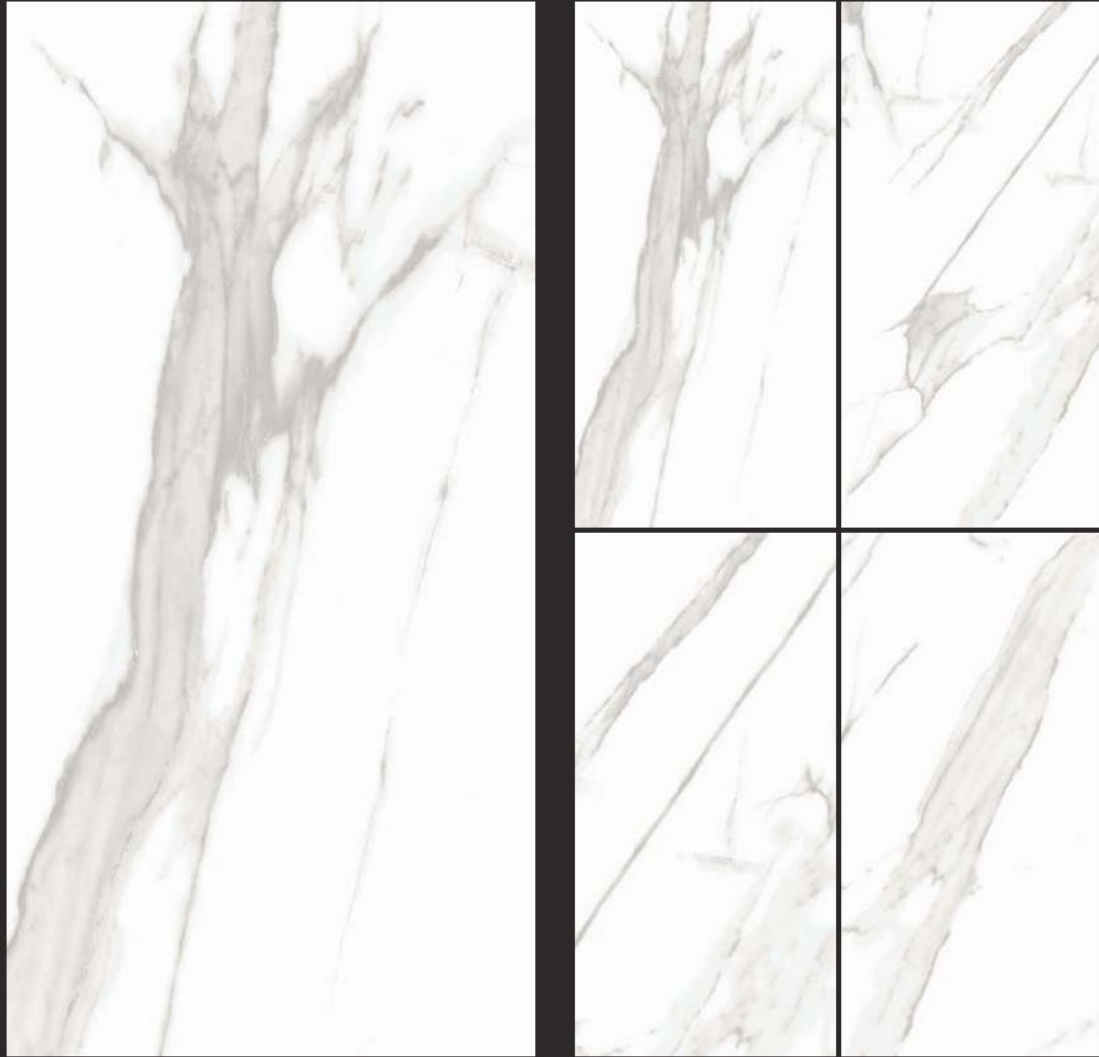

POLISHED
750 x 1500MM

Regato White

RANDOM
EFFECTS