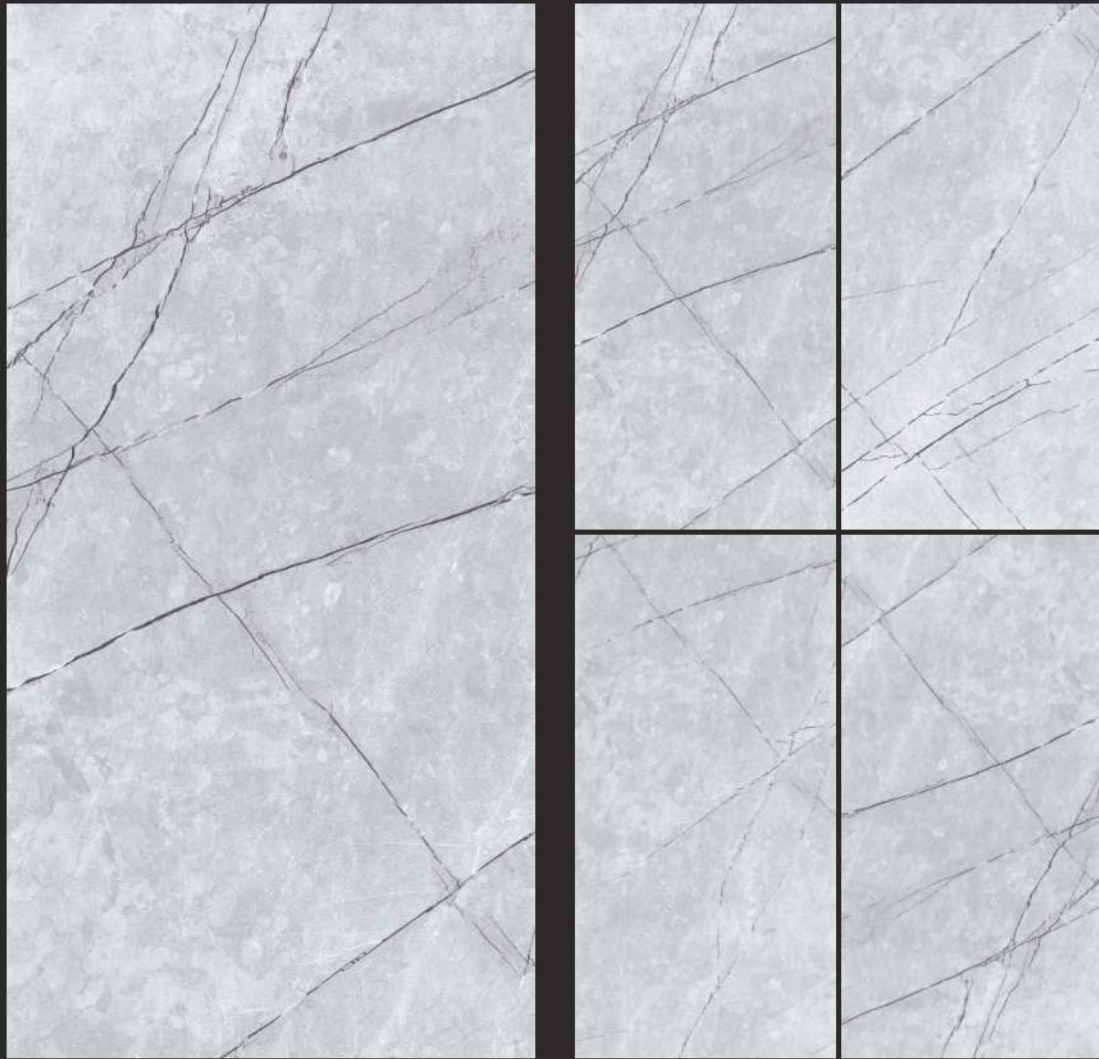

POLISHED
750 x 1500MM

Forence Grey

RANDOM
EFFECTS