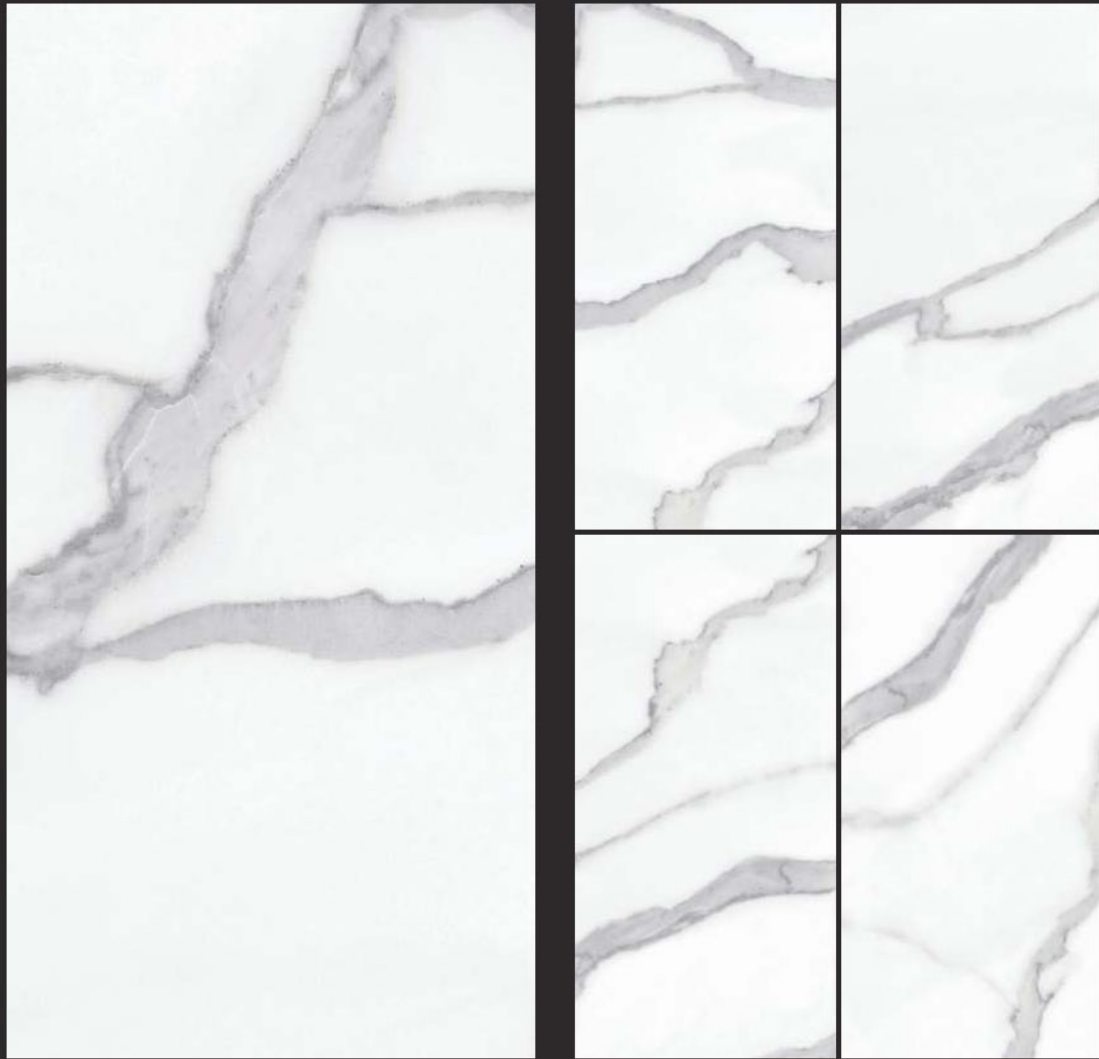

POLISHED
750 x 1500MM

E-12131

RANDOM
EFFECTS