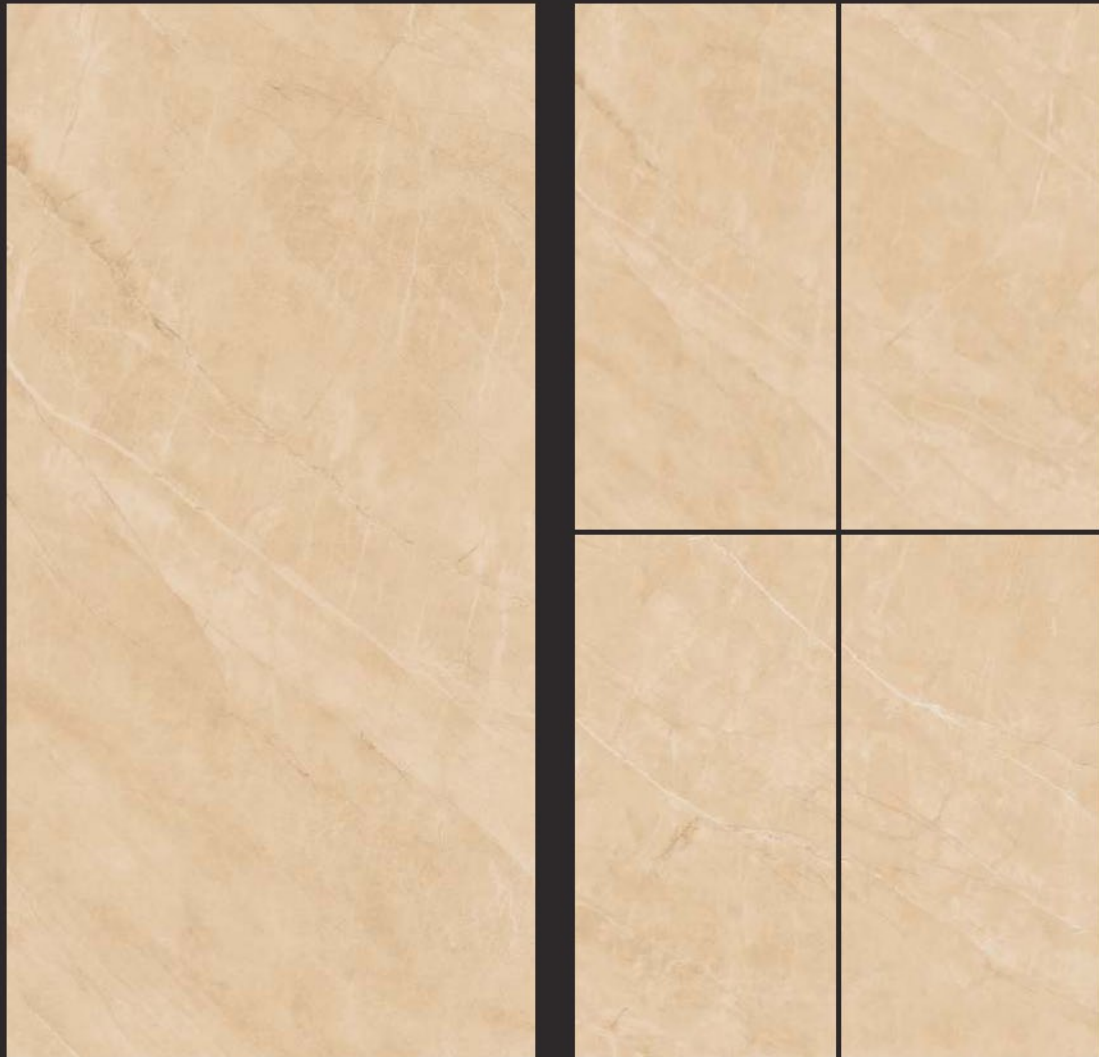

# POLISHED  
750 x 1500MM

Marmi Pulpis Beige

RANDOM  
EFFECTS