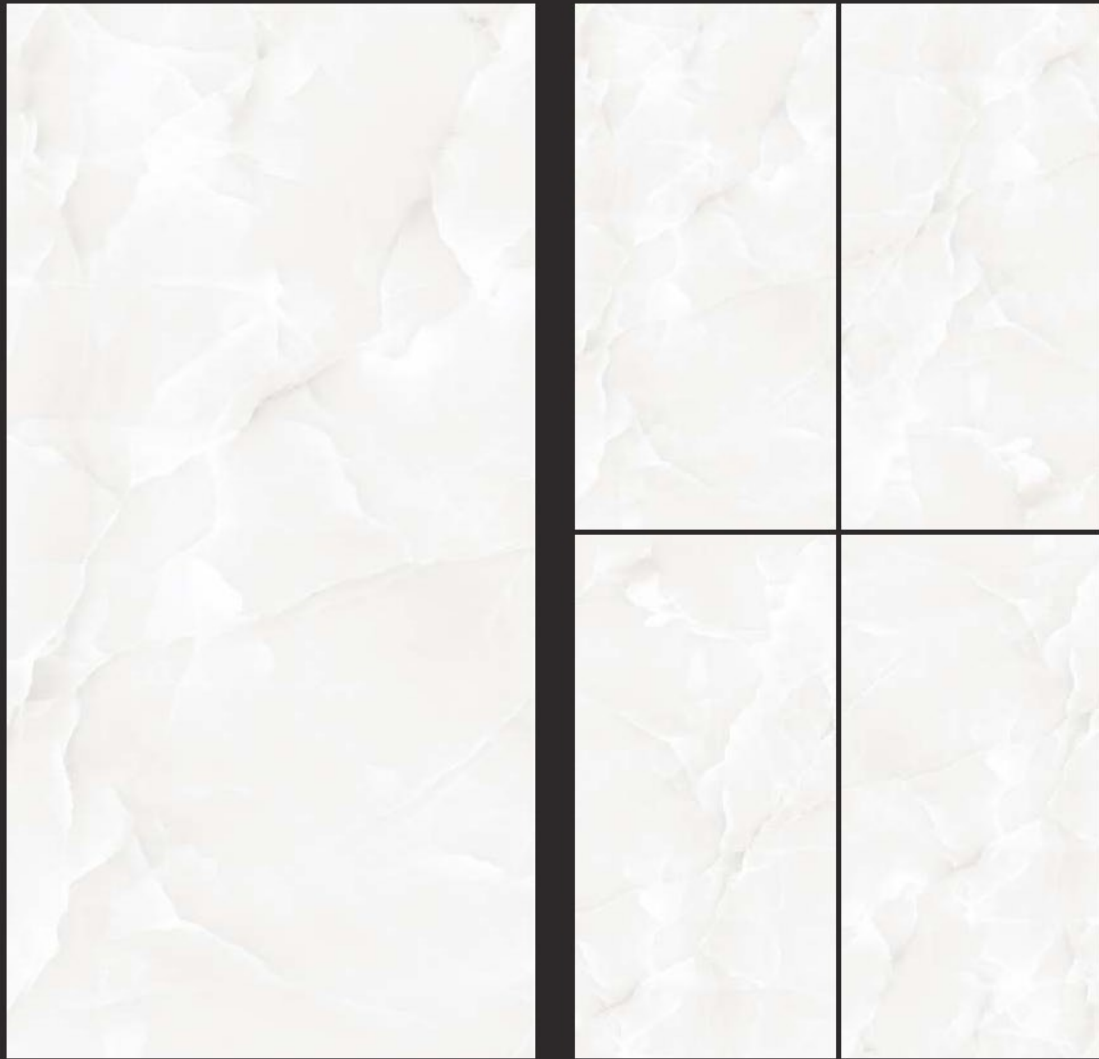

# POLISHED  
750 x 1500MM

E12028

RANDOM  
EFFECTS