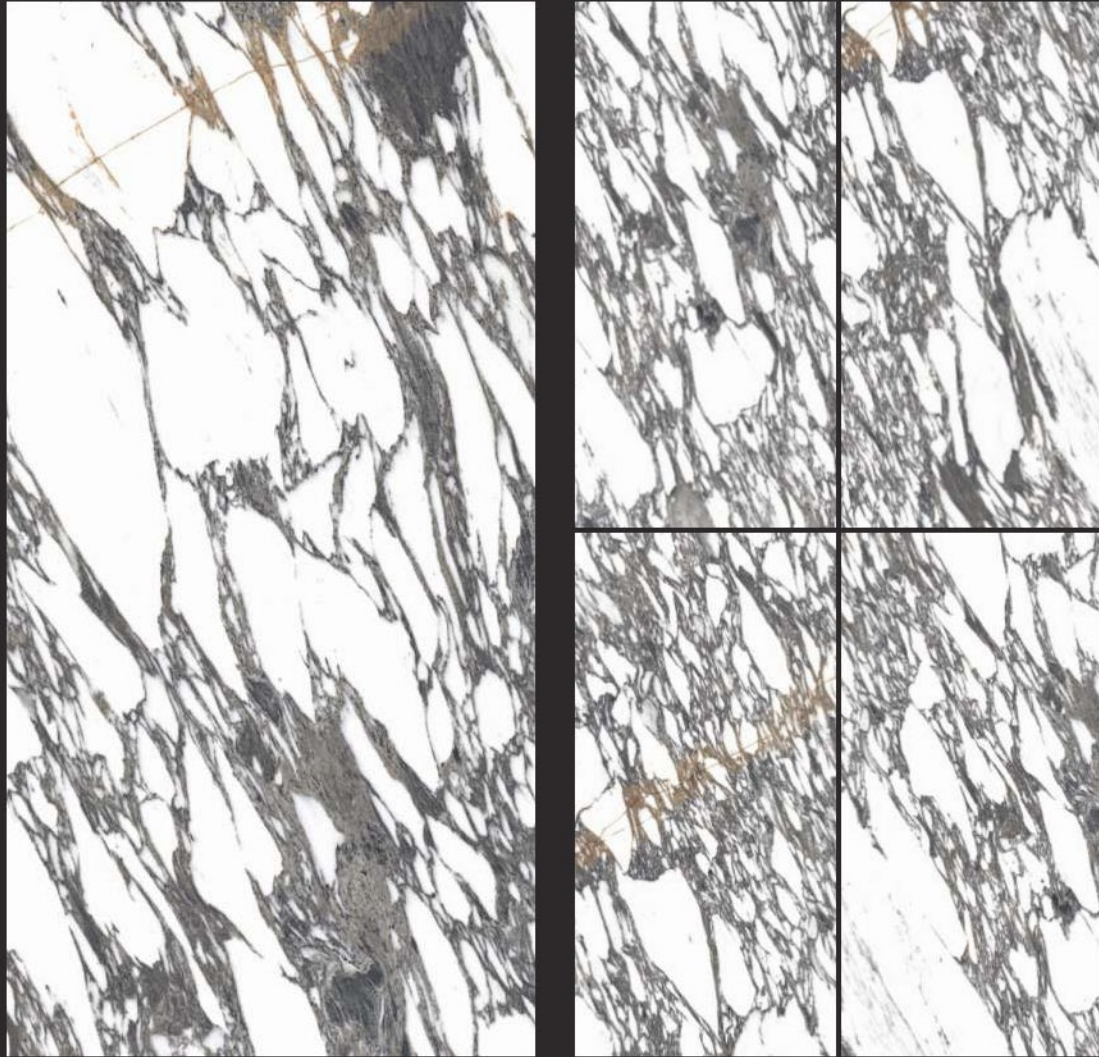

POLISHED
750 x 1500MM

E-12126

RANDOM
EFFECTS