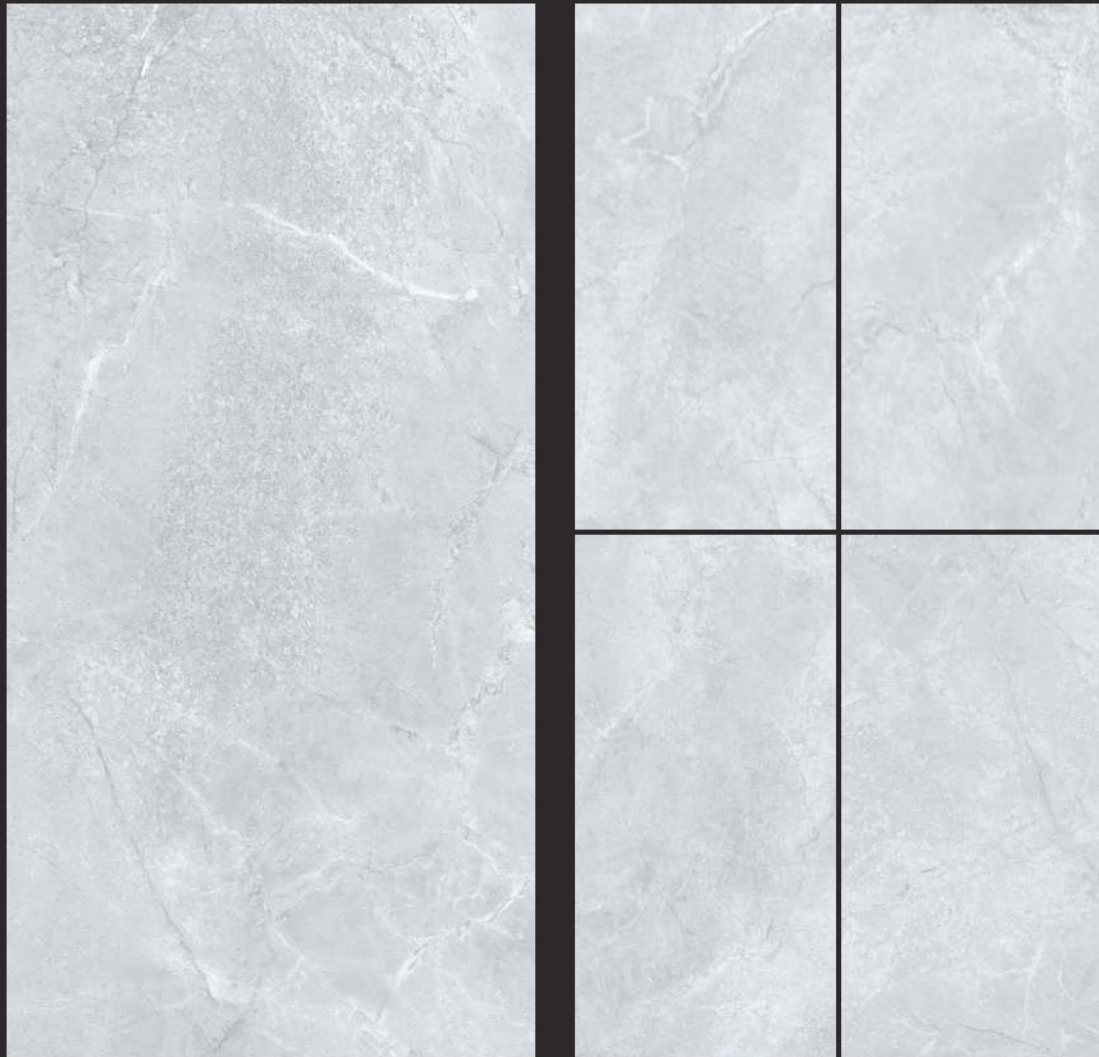

POLISHED
750 x 1500MM

E-12106

RANDOM
EFFECTS