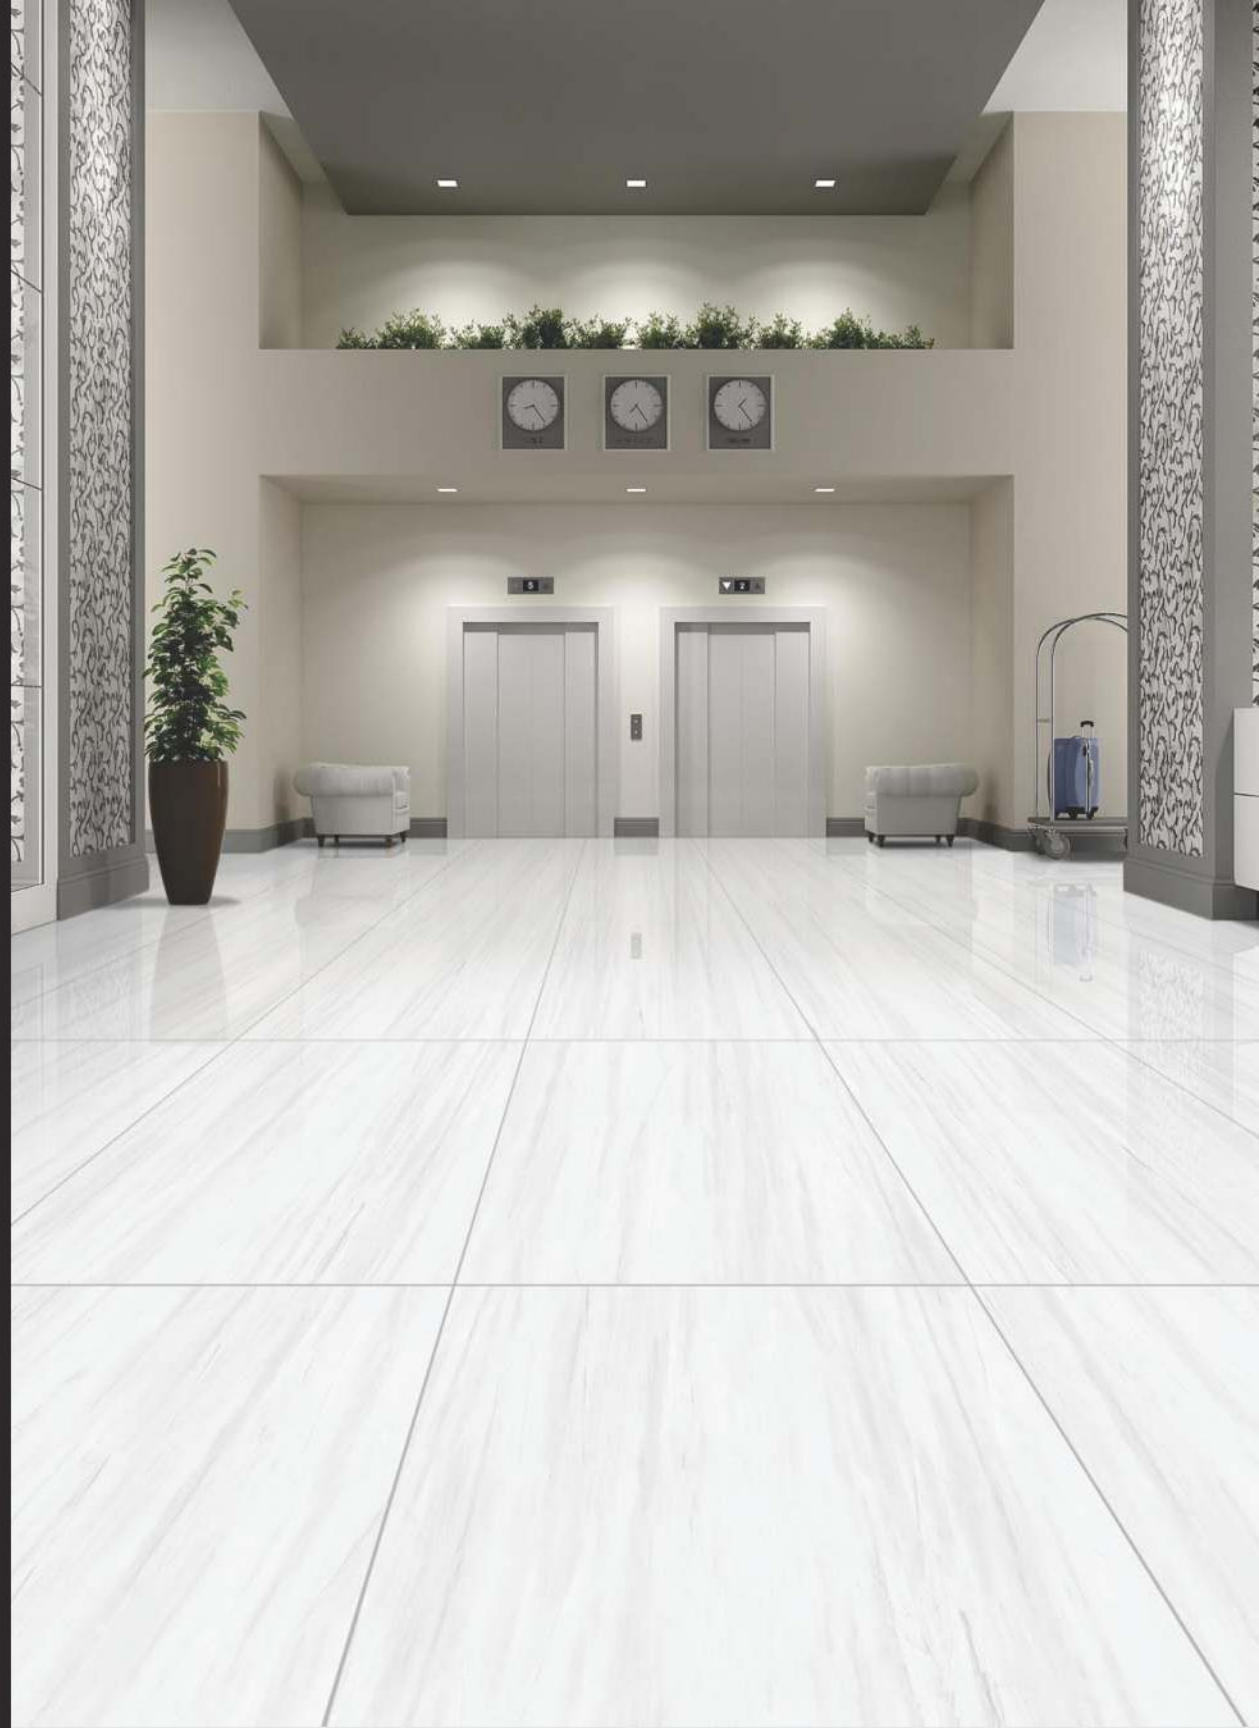

POLISHED
750 x 1500MM

RANDOM
EFFECTS