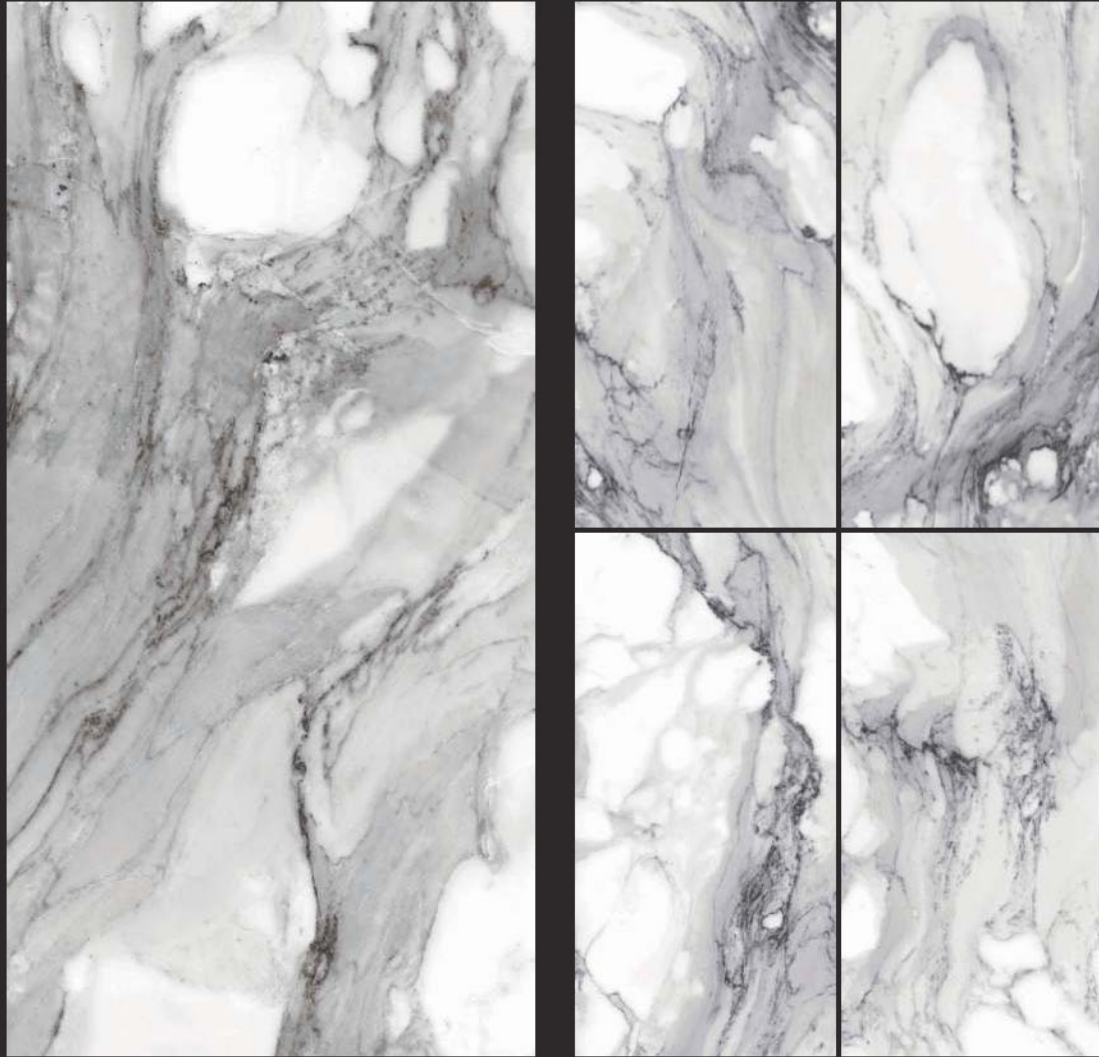

POLISHED
750 x 1500MM

E-12127

RANDOM
EFFECTS