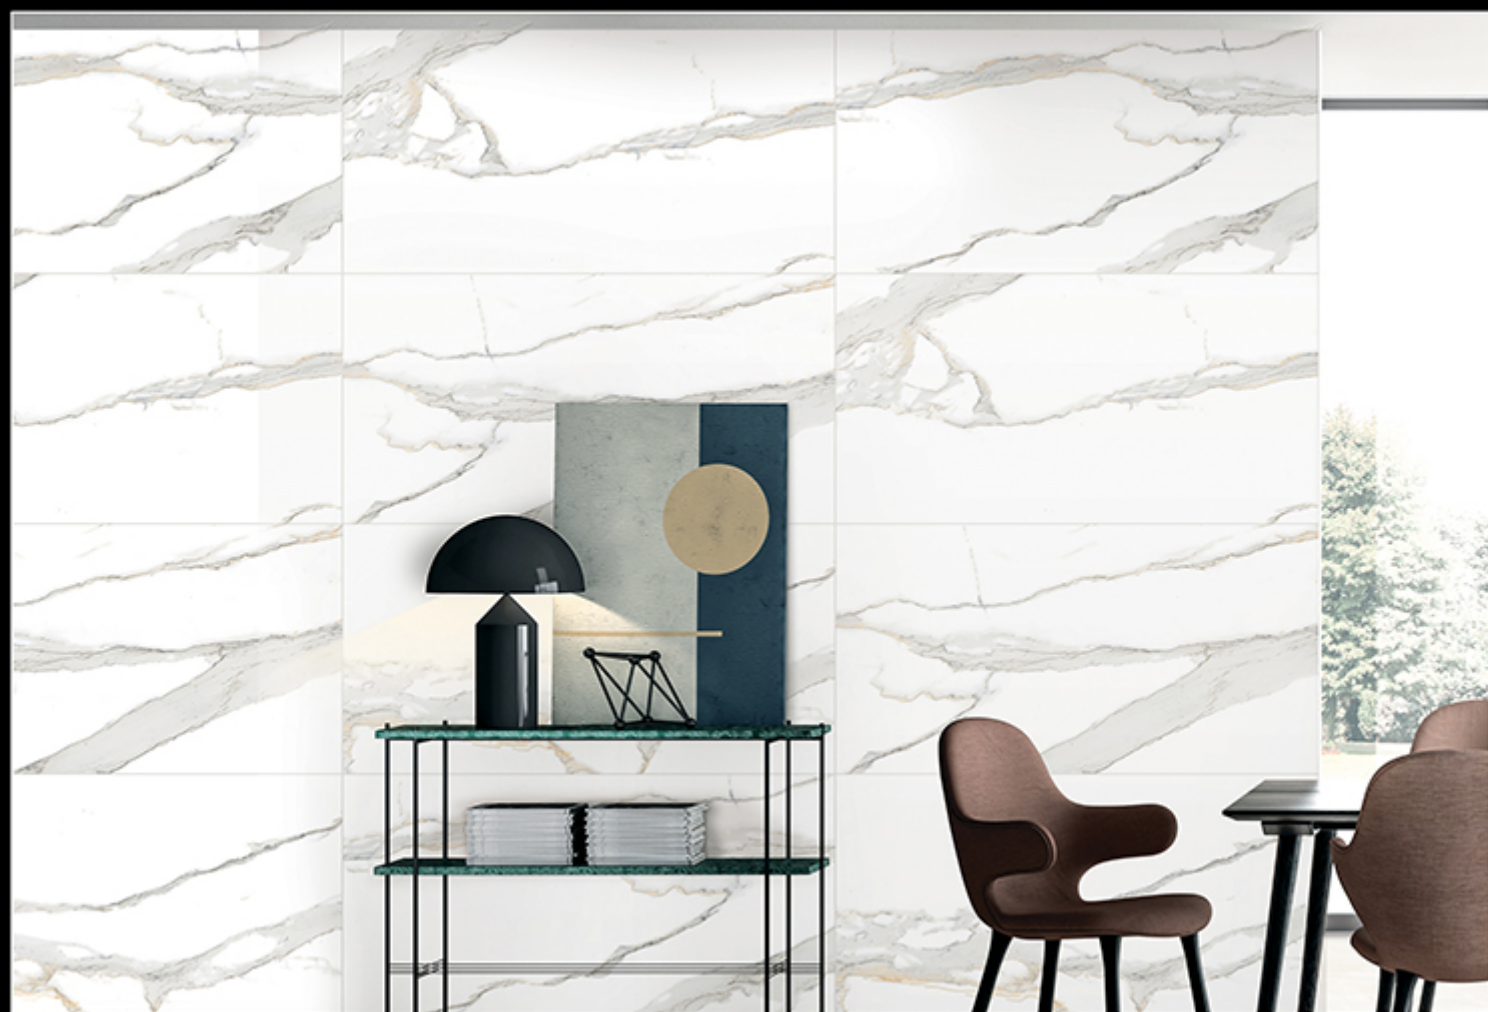

CAMPUS WT

CARVING
600X1200

COSMO BG

CARVING
600X1200

COSMO GR

CARVING
600X1200

EMPRESH GREY

CARVING
600X1200