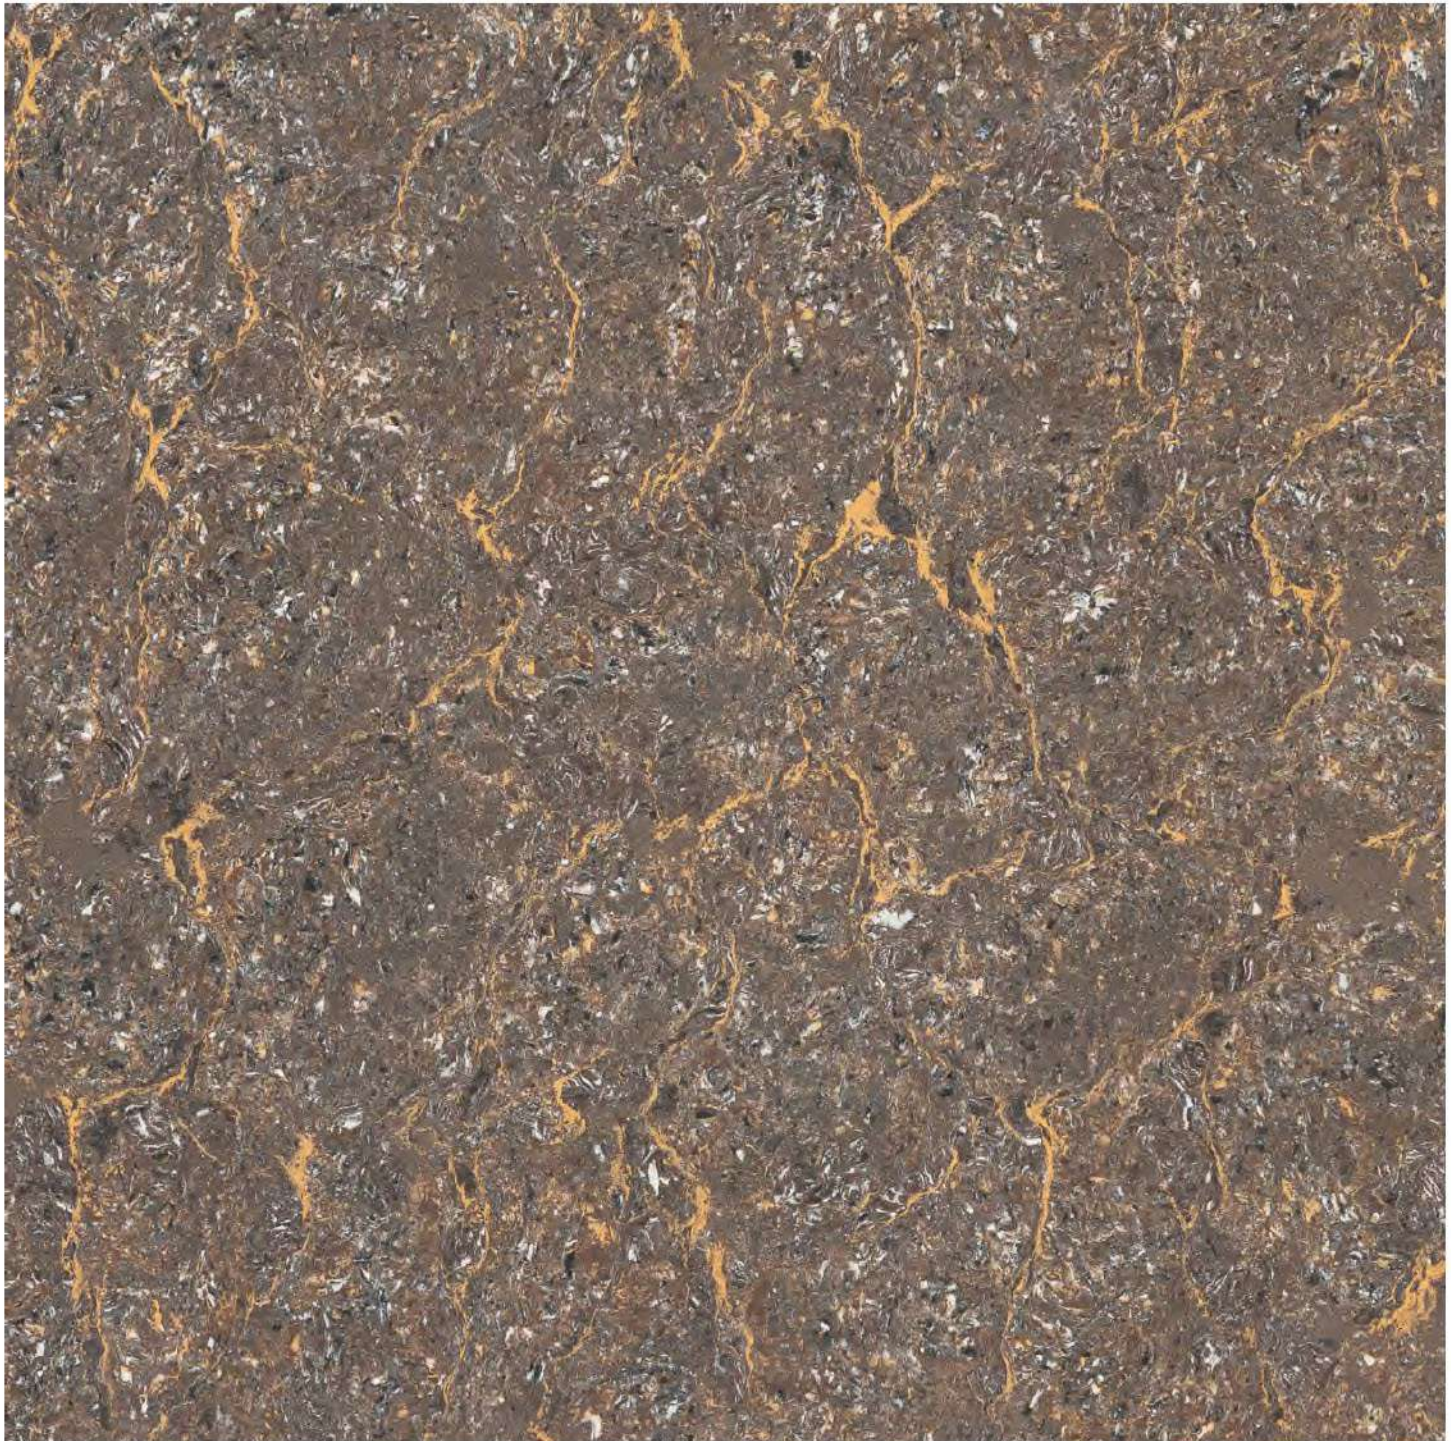

double  
charge

600X600MM  
Vitrified Tiles

STORMY  
SERIES

STORMY LETIN BLACK ( D )

double  
charge

600X600MM  
Vitrified Tiles

STORMY  
SERIES

STORMY MELODY BROWN ( D )