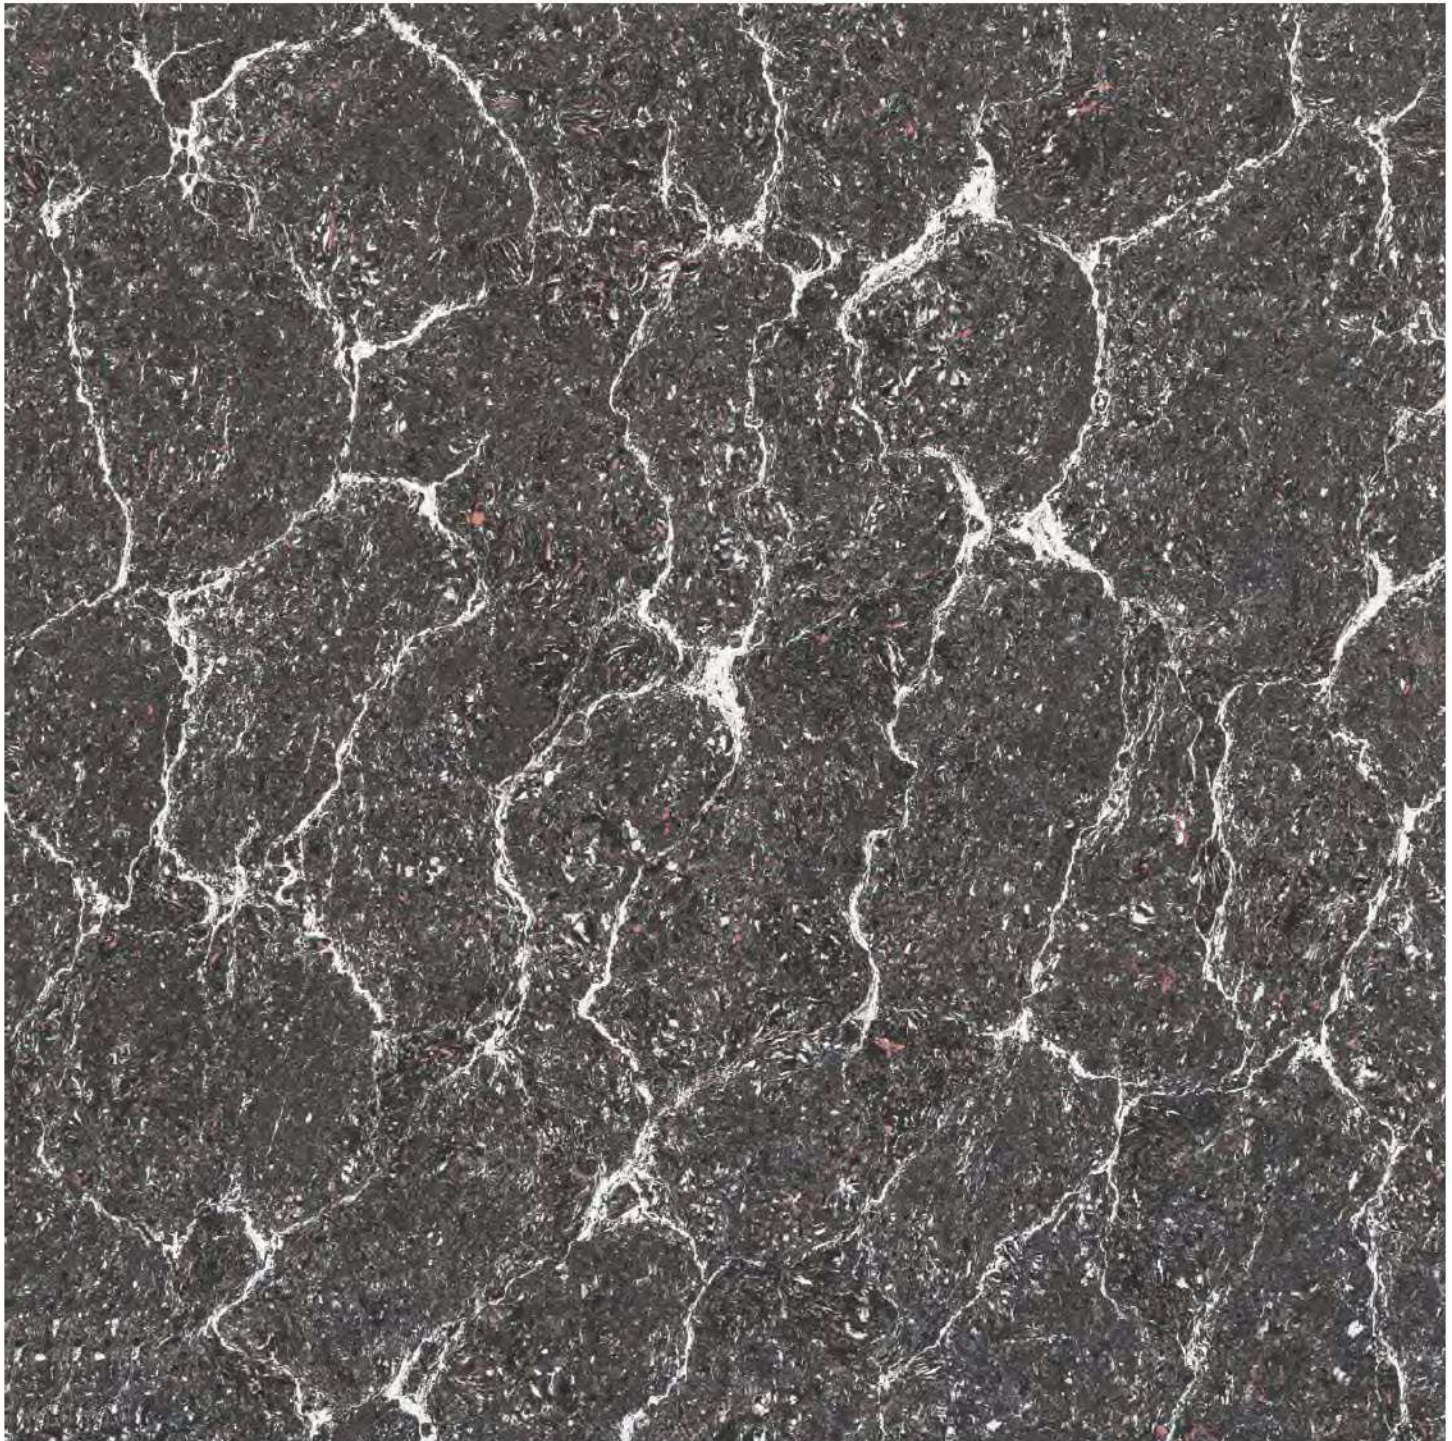

double  
charge

600X600MM  
Vitrified Tiles

STORMY  
SERIES

STORMY ULTRA WHITE ( L )

double  
charge

600X600MM  
Vitrified Tiles

STORMY  
SERIES

STORMY ICE WHITE ( L )

double  
charge

600X600MM  
Vitrified Tiles

STORMY  
SERIES

STORMY LETIN BLACK ( D )

double  
charge

600X600MM  
Vitrified Tiles

STORMY  
SERIES

STORMY MELODY BROWN ( D )