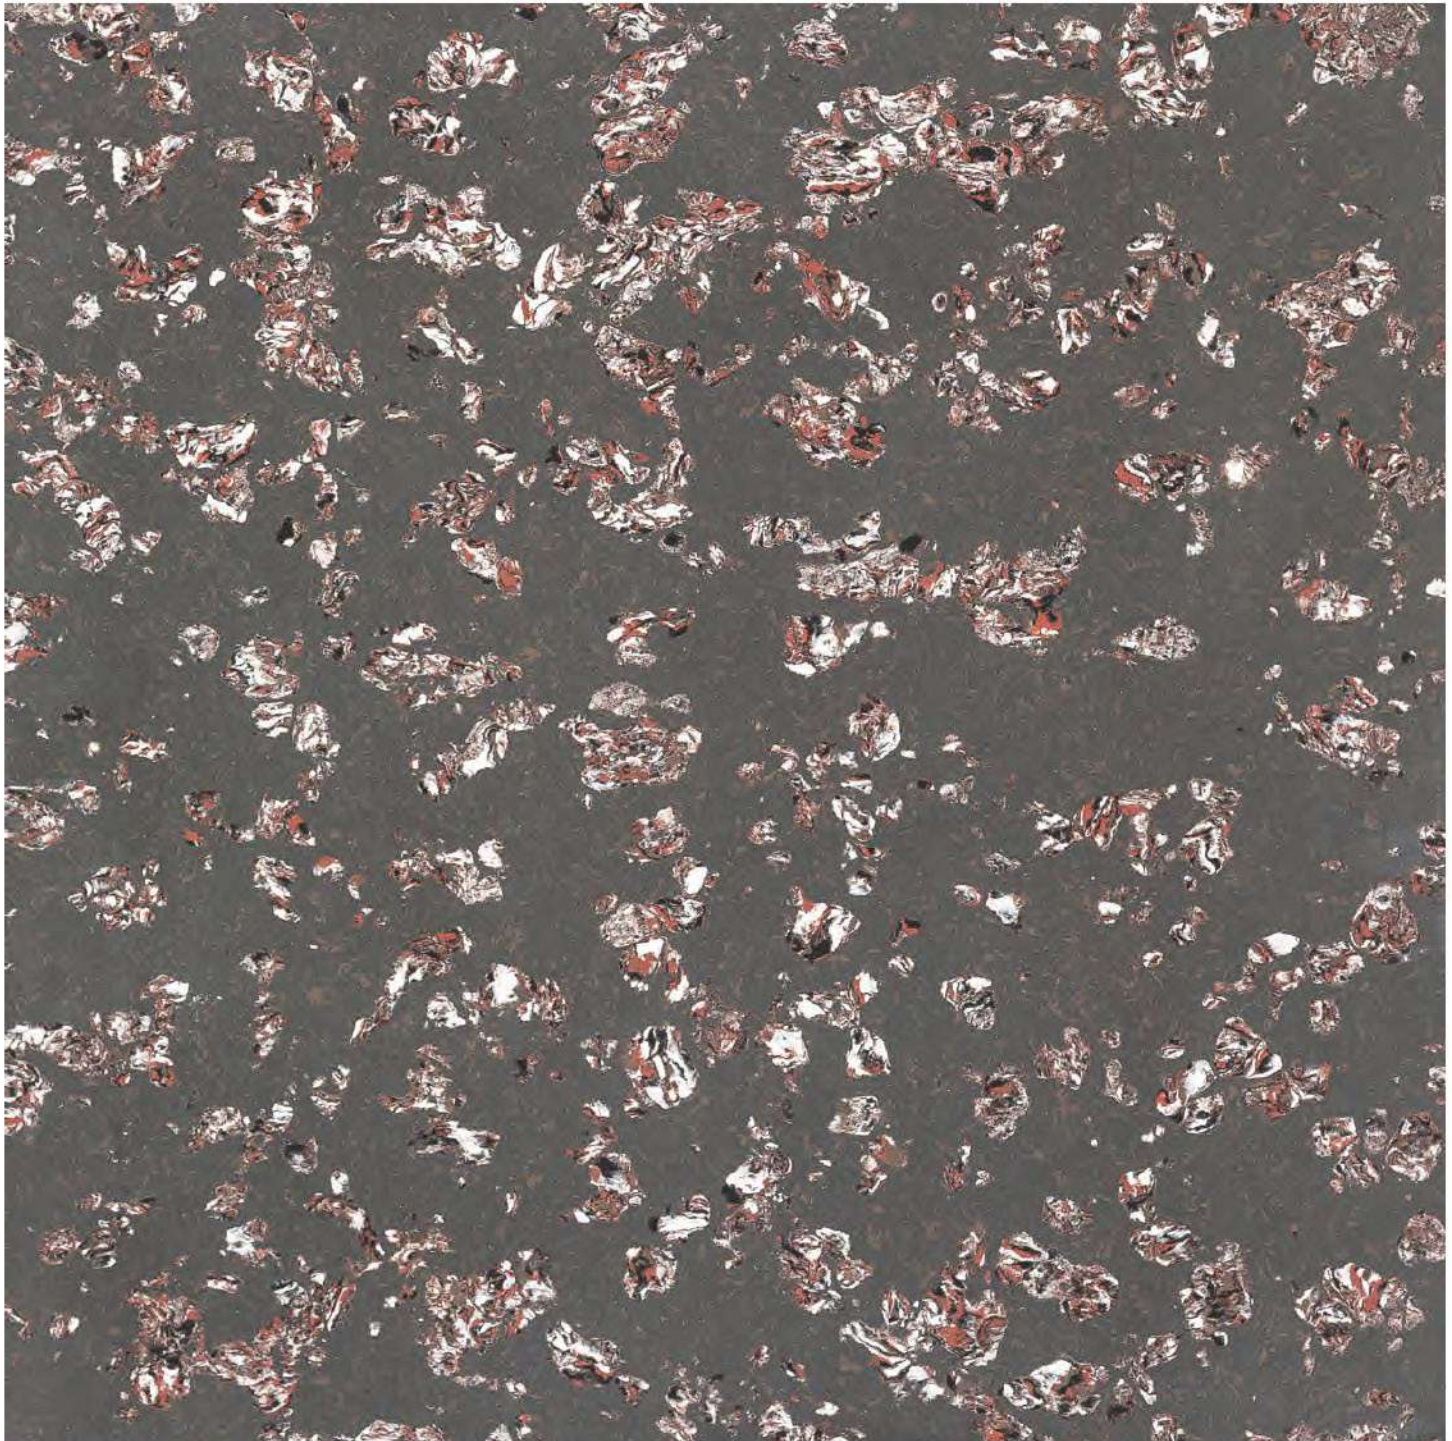

double
charge

600X600MM
Vitrified Tiles

CRETA LAVA (D)