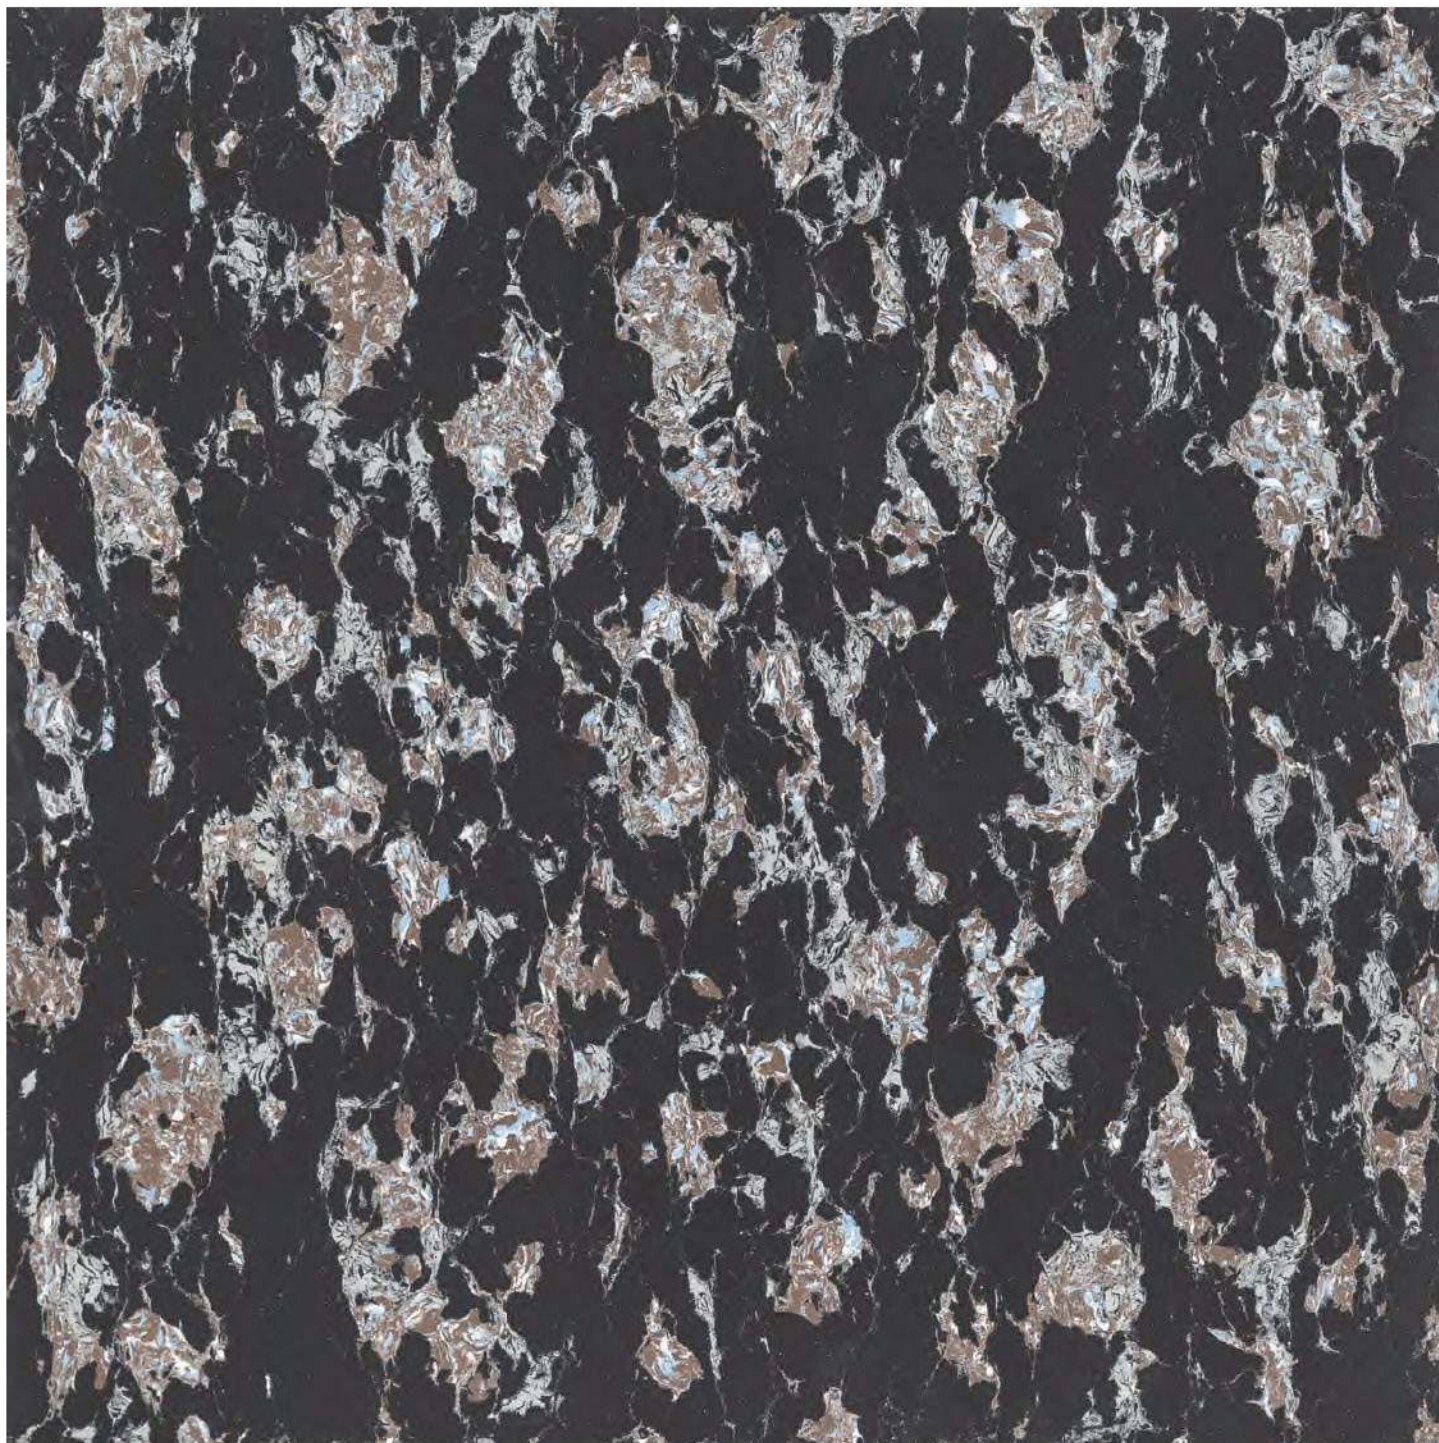

double
charge

600X600MM
Vitrified Tiles

CRETA BLACK (D)