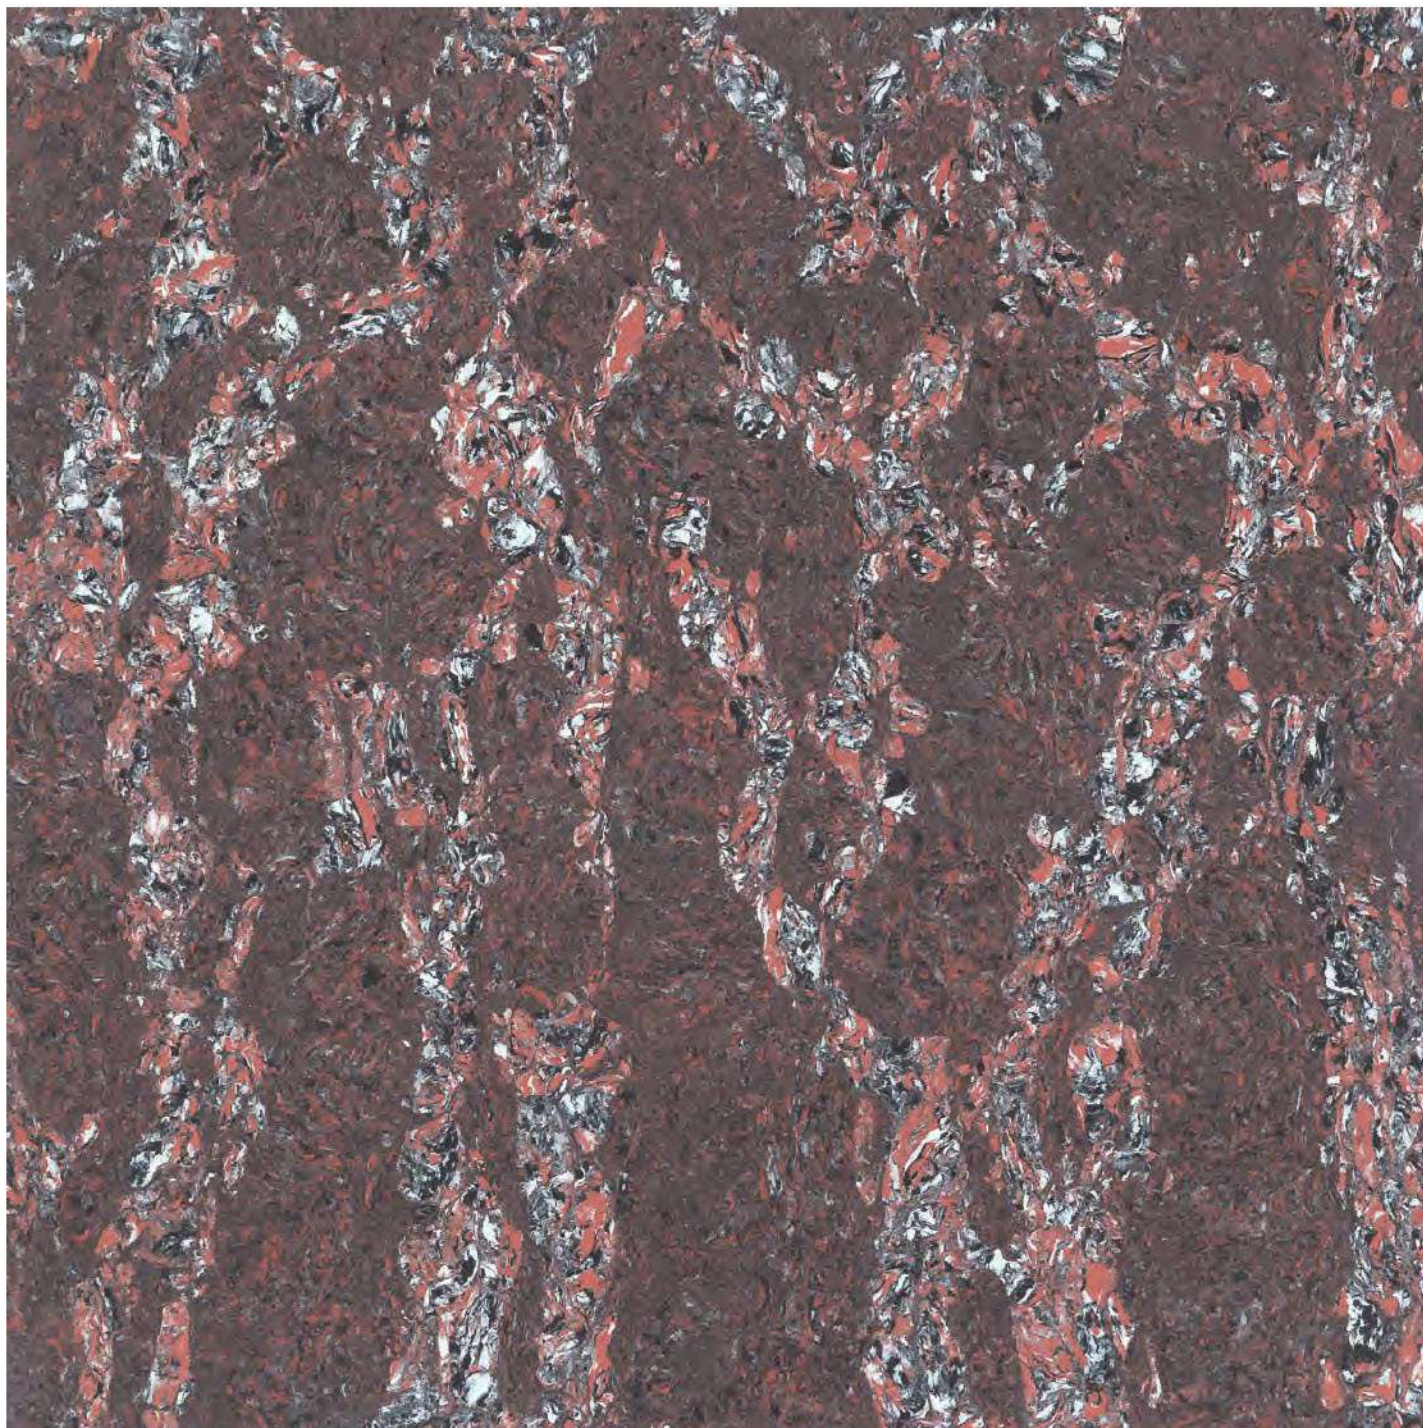

double
charge

600X600MM
Vitrified Tiles

POLO
SERIES

POLO CHERRY (D)