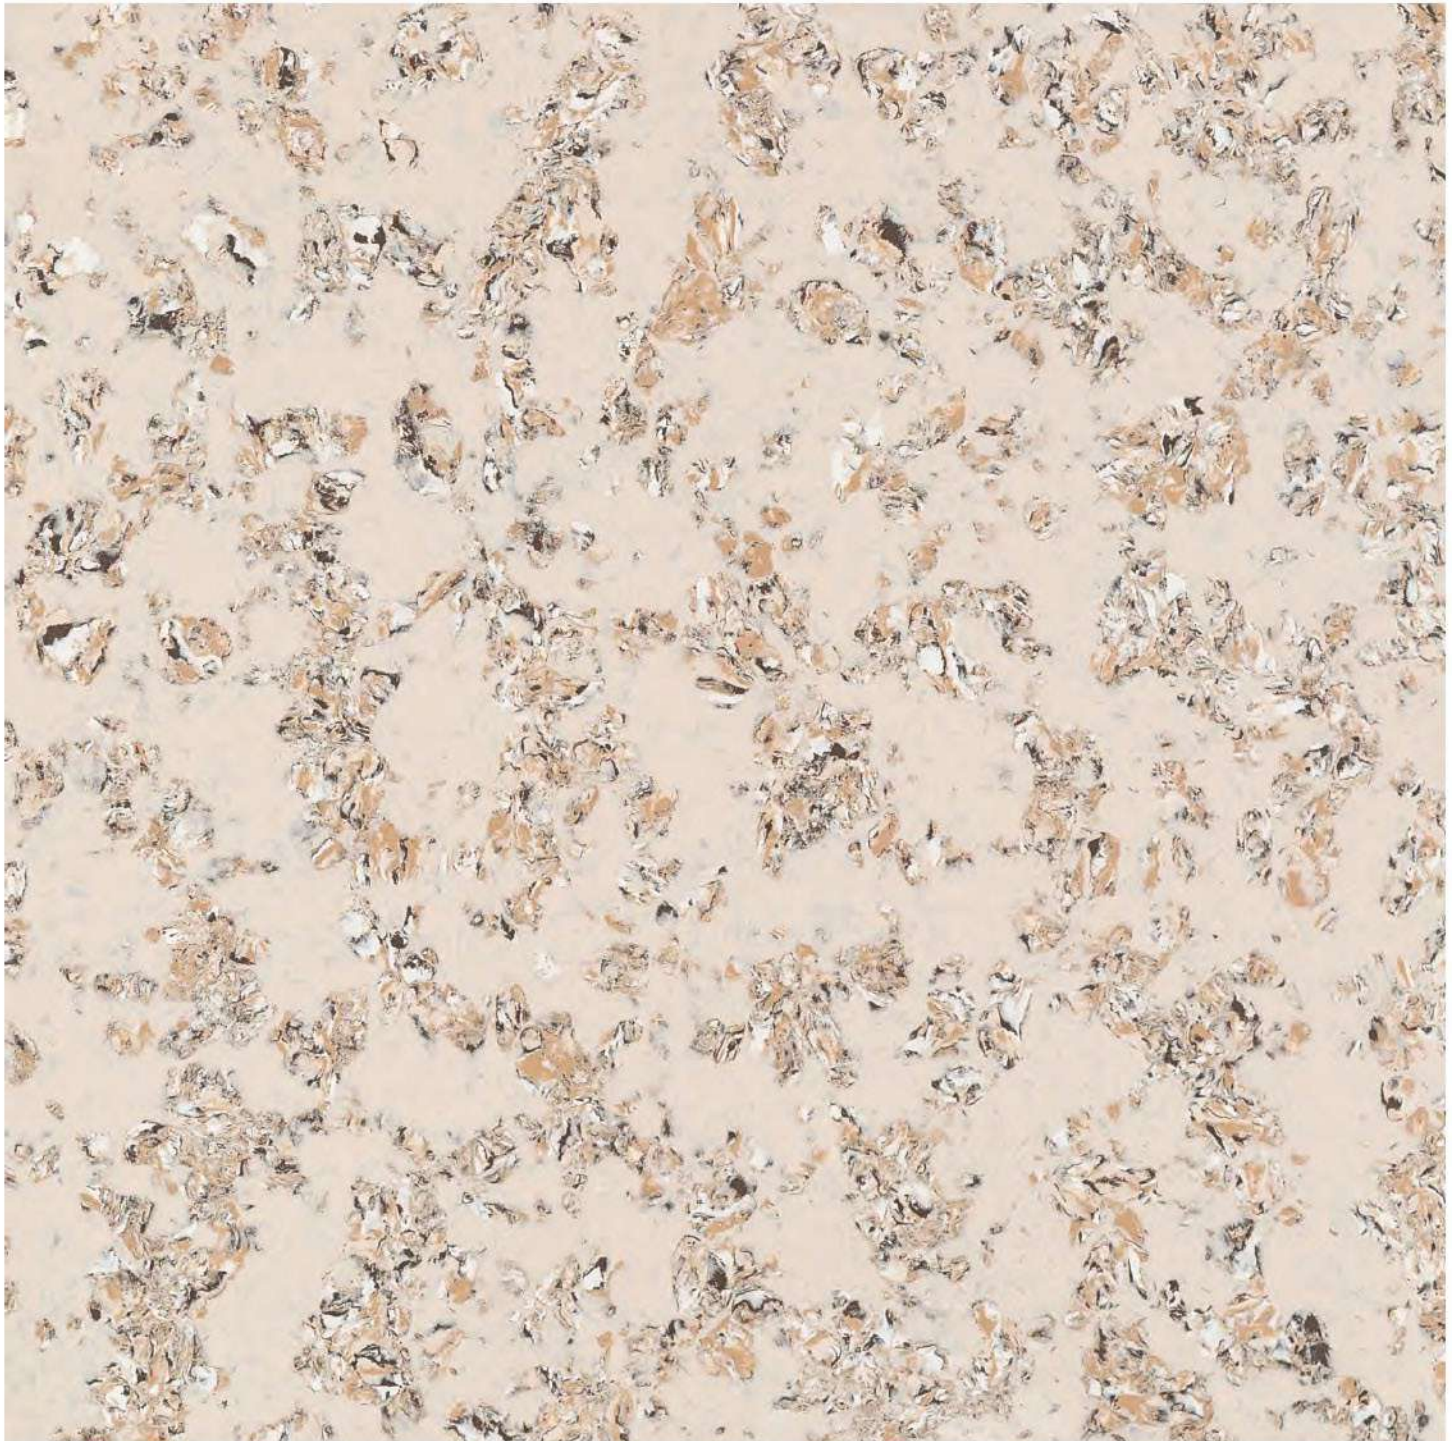

double
charge

600X600MM
Vitrified Tiles

CRETA TWIST (D)