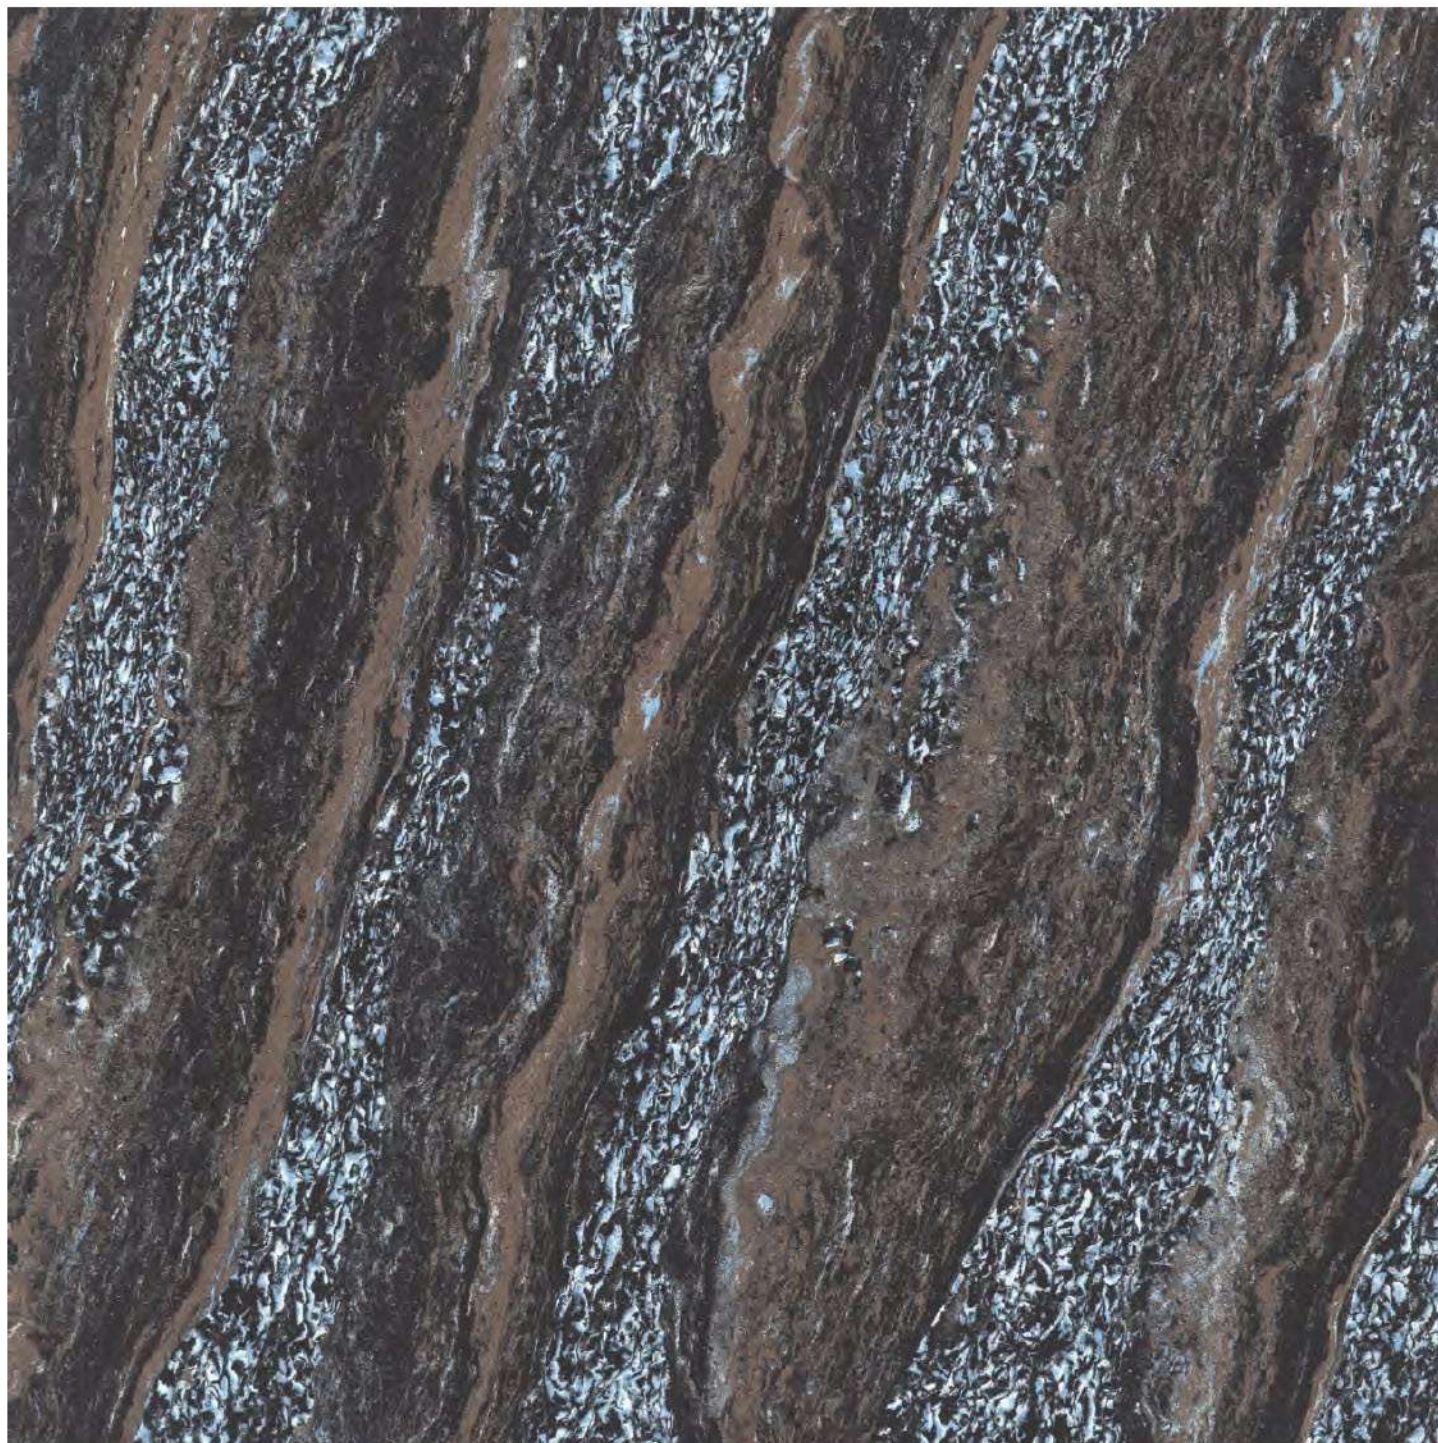

double
charge

600X600MM
Vitrified Tiles

Alps
SERIES

ALPS BLUE (D)