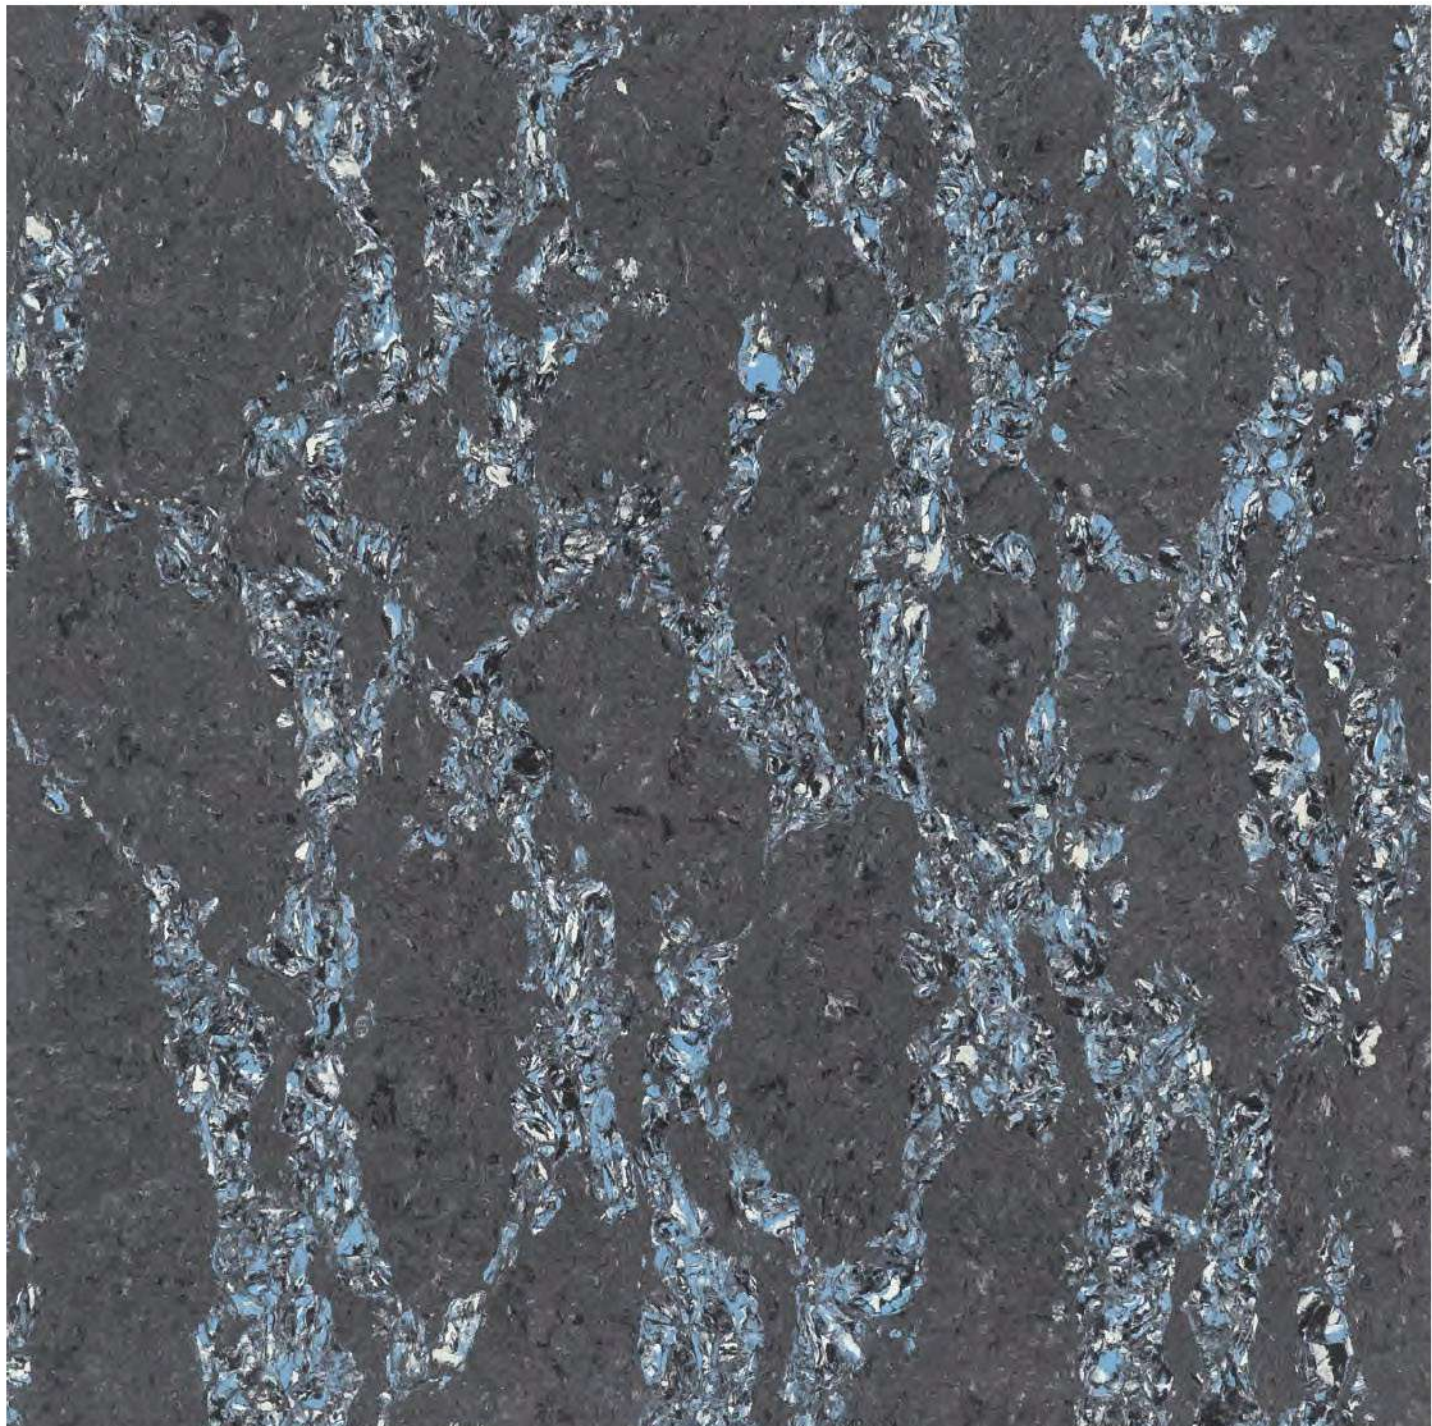

POLO WHITE (L)

double
charge

600X600MM
Vitrified Tiles

POLO
SERIES

POLO SLATE (D)

double
charge

600X600MM
Vitrified Tiles

POLO
SERIES