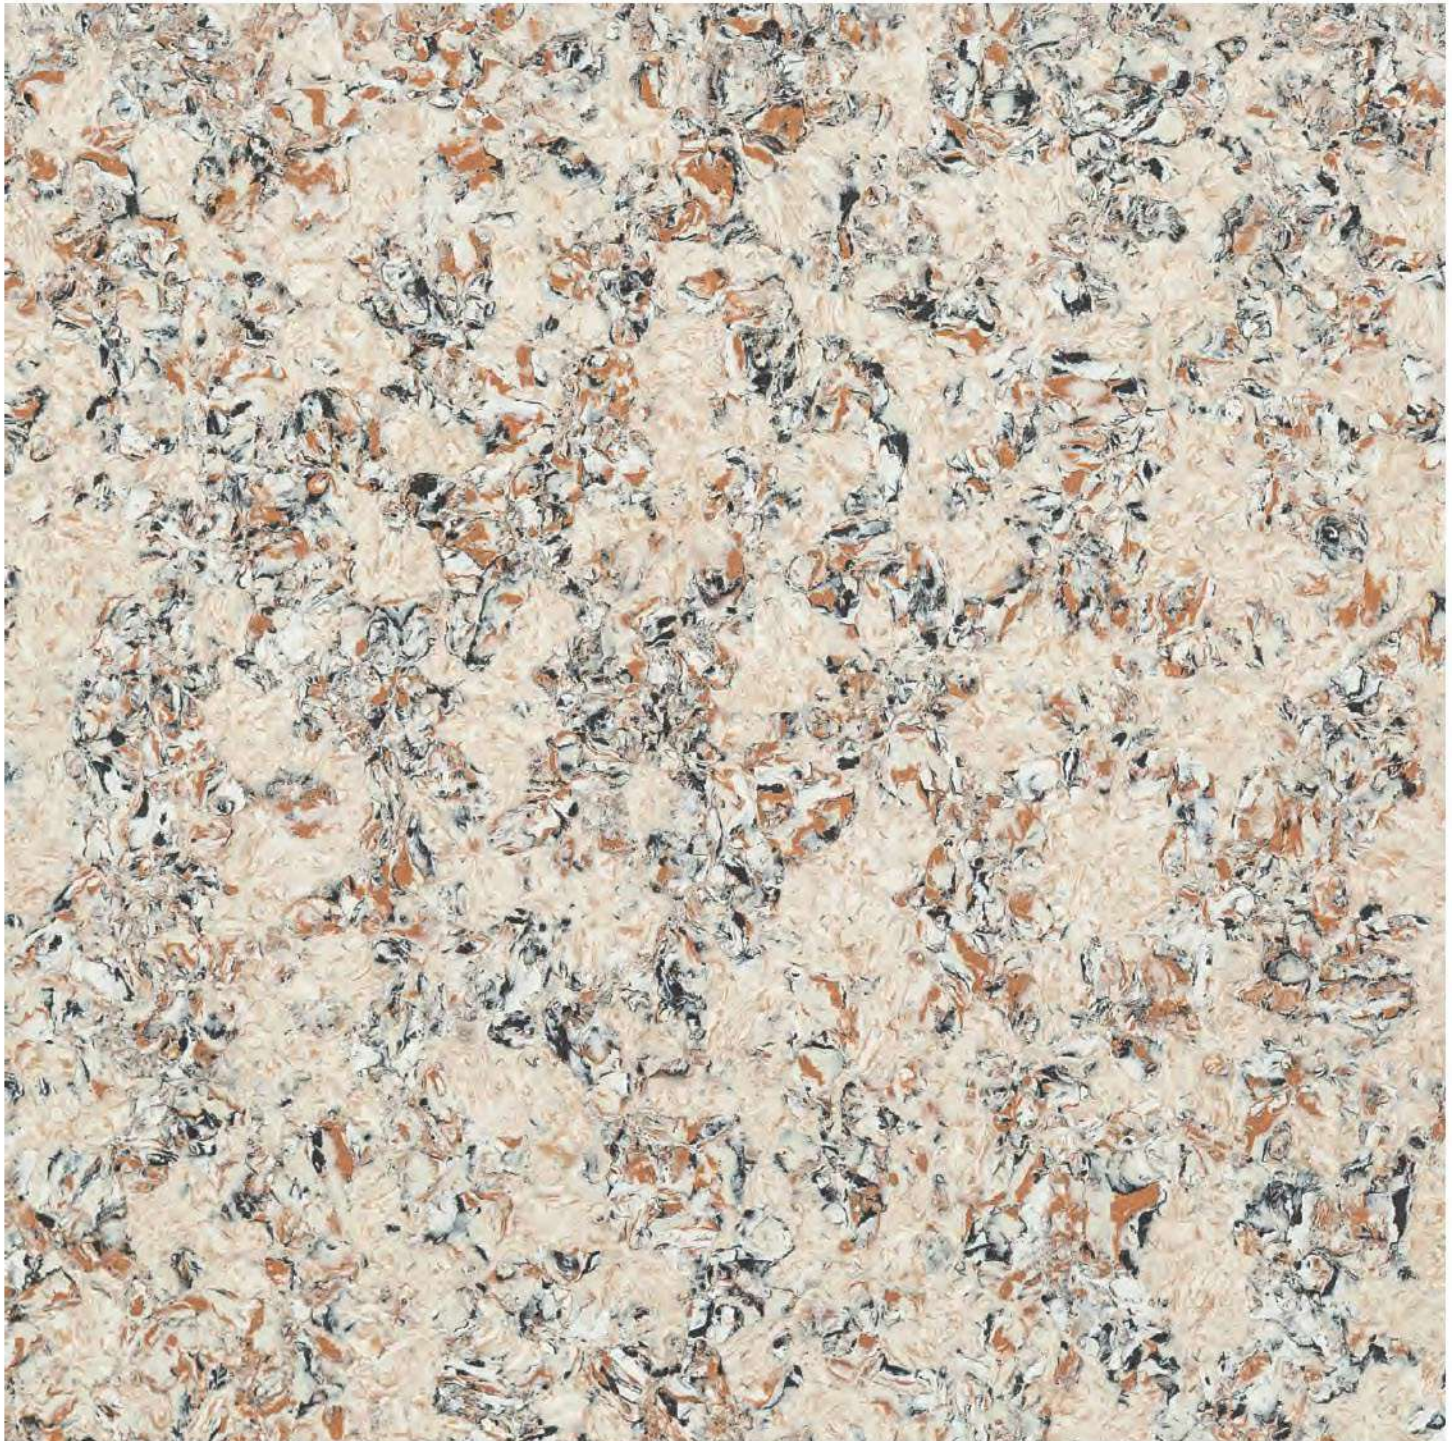

double
charge

600X600MM
Vitrified Tiles

CRETA BUTTER SCOTCH (D)