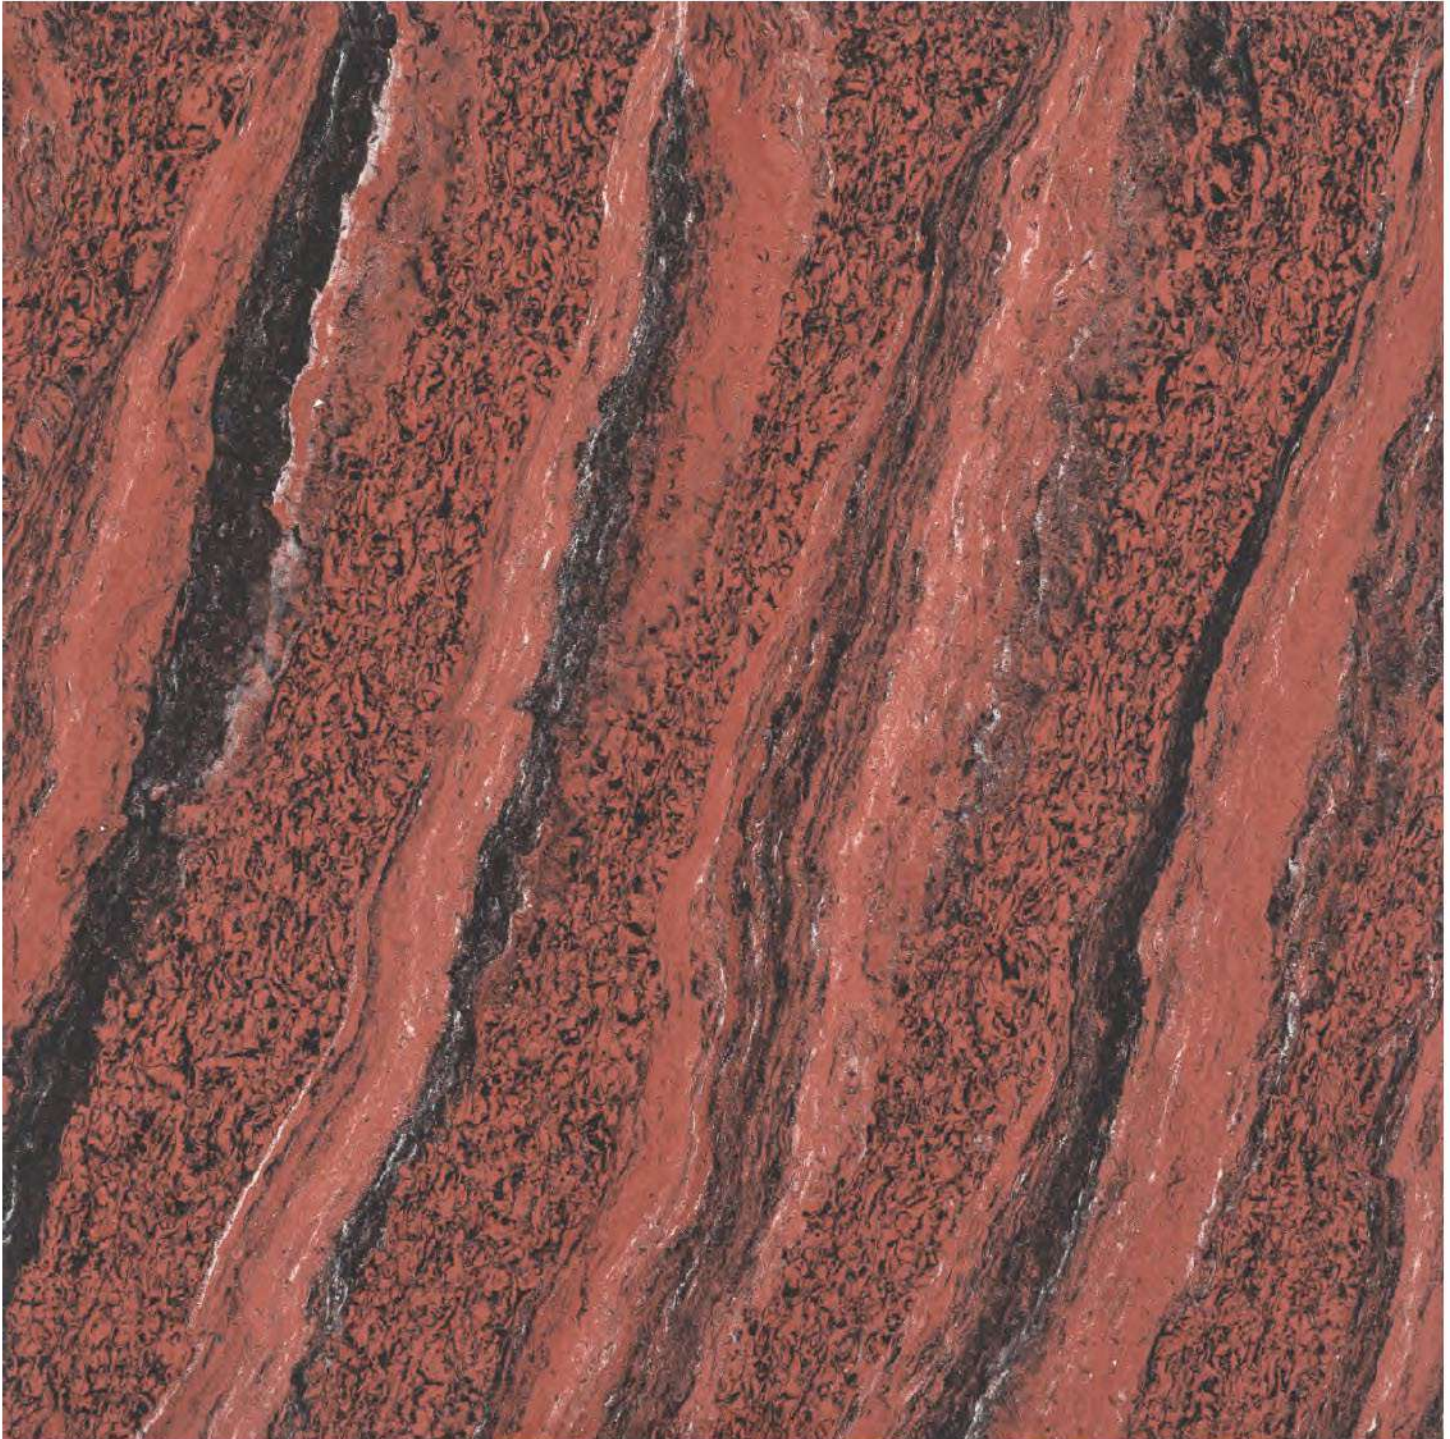

double
charge

600X600MM
Vitrified Tiles

Alps
SERIES

ALPS RED (D)