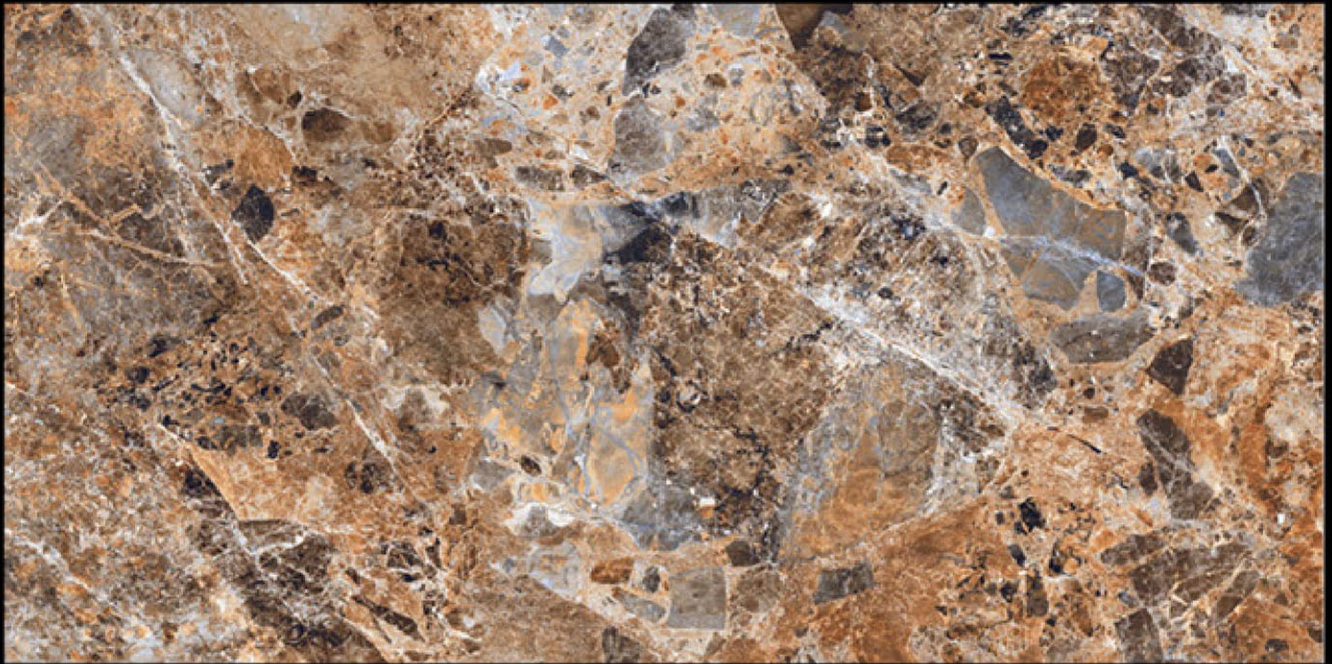

POLISHED
600X1200MM

EMPRADOR BR

R1