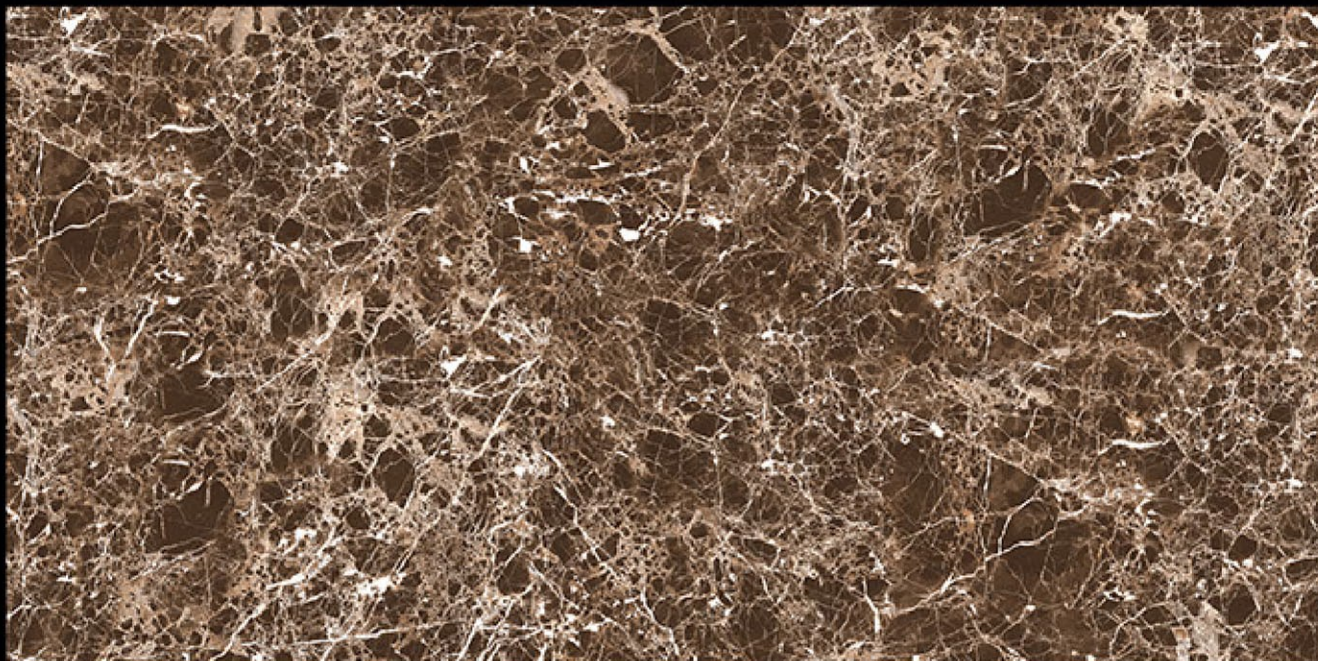

## ELENTA GREY

R1

R1

R2

R3

R1

POLISHED  
600X1200MM

EMPERIAL BR