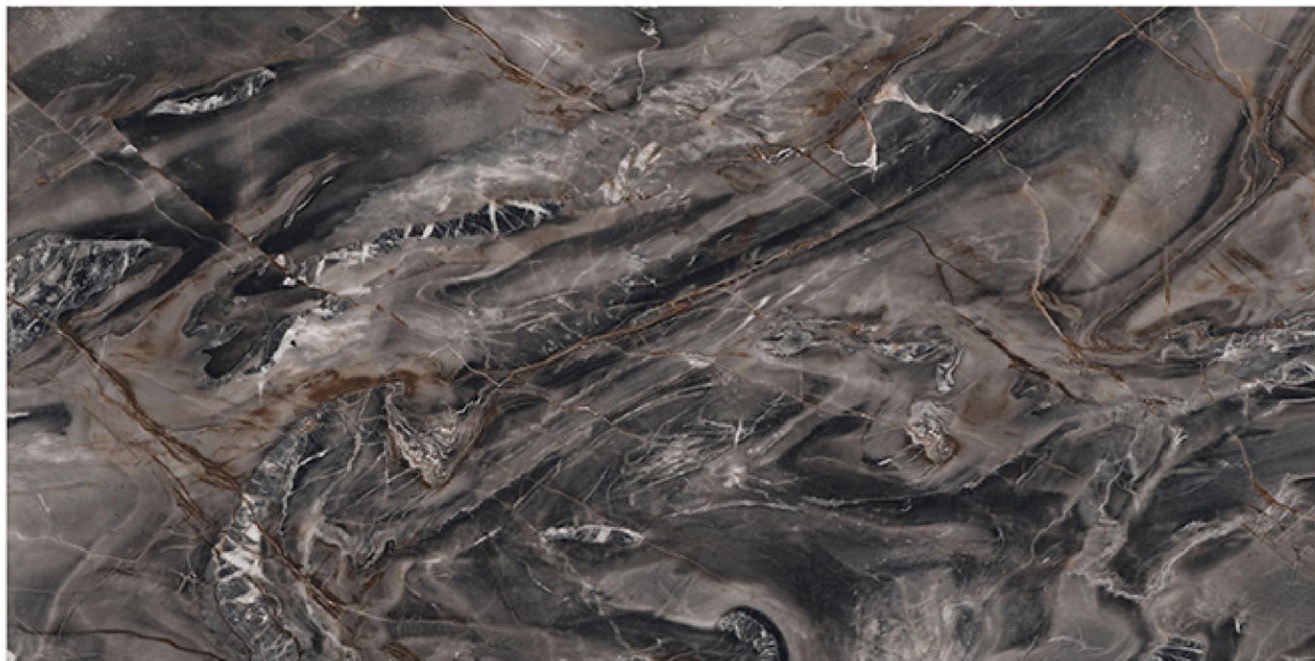

R1

R2

R2

R1

HI - GLOSS

600X1200MM

STERLING

R1