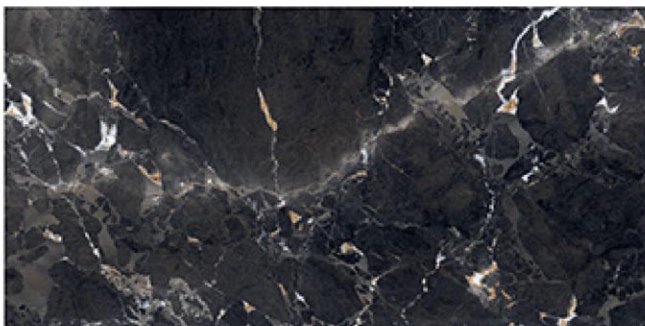

HI - GLOSS

600X1200MM

HELIUM BK

R1

R1

R2

R2

R1