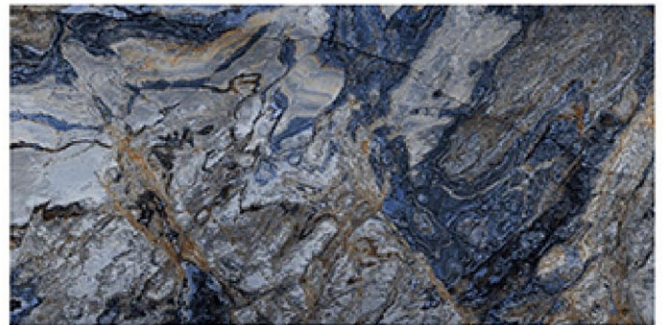

HI - GLOSS

600X1200MM

HEIMDALL BLUE

R1

R1

R2

R3

R4