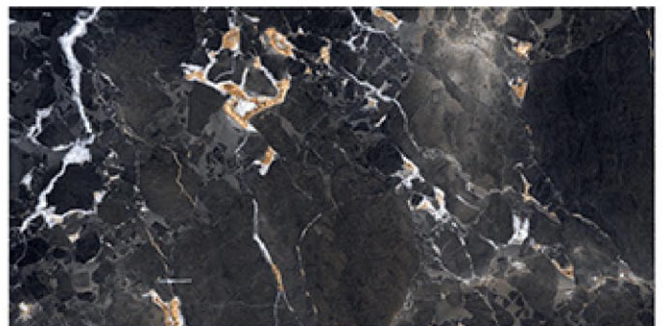

HI - GLOSS

600X1200MM

HELIUM BK

R1

R1

R2

R2

R1