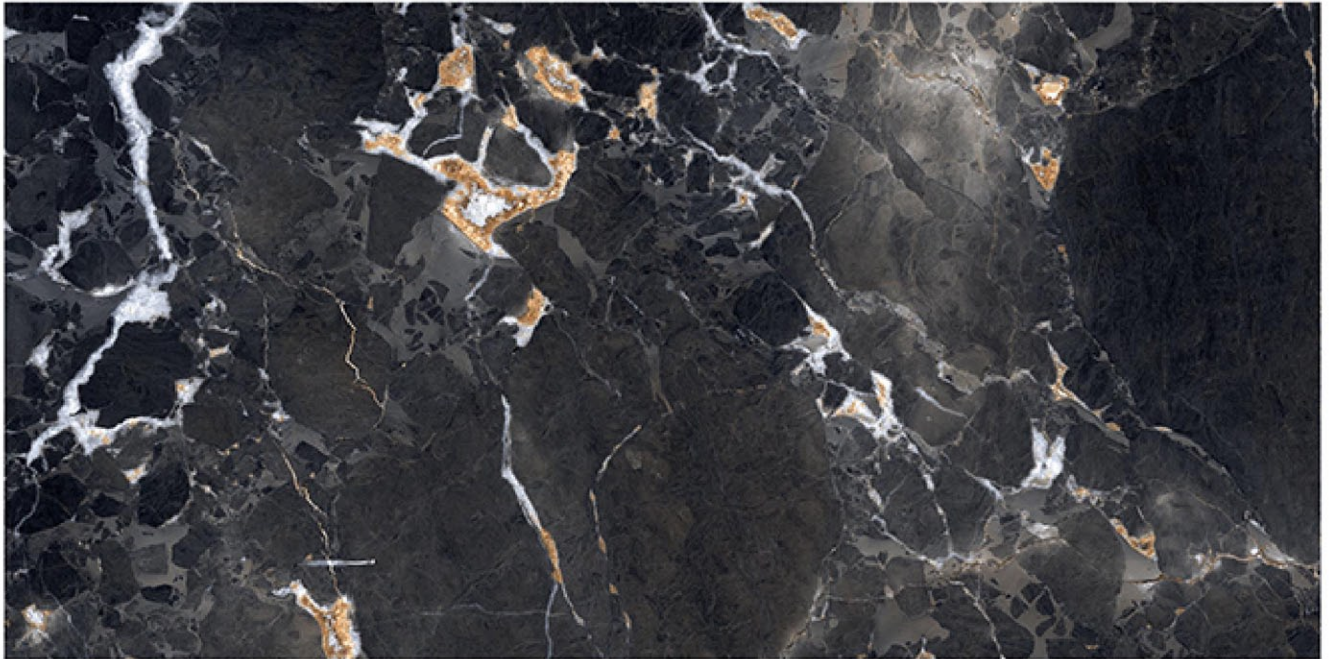

R1

R2

R3

R4

HI - GLOSS

600X1200MM

HELIUM BK

R1