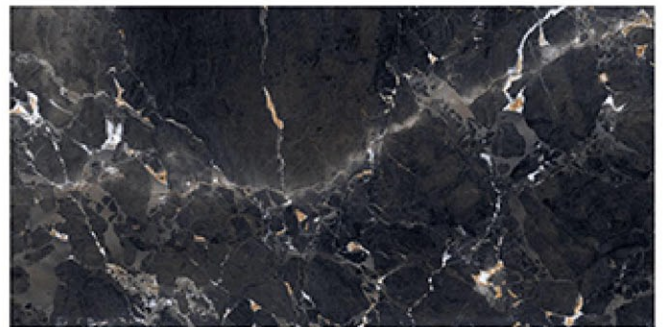

HI - GLOSS

600X1200MM

HELIUM BK

R1

R1

R2

R2

R1