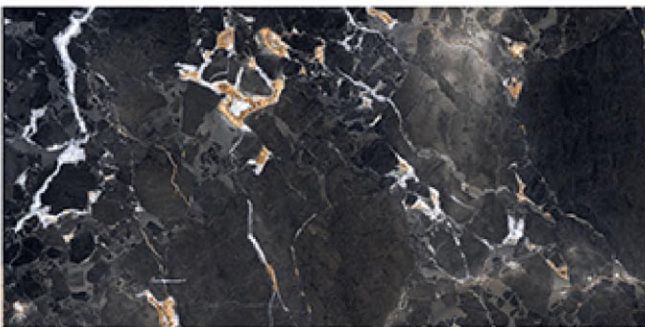

R1

R2

R3

R4

HI - GLOSS

600X1200MM

HELIUM BK

R1