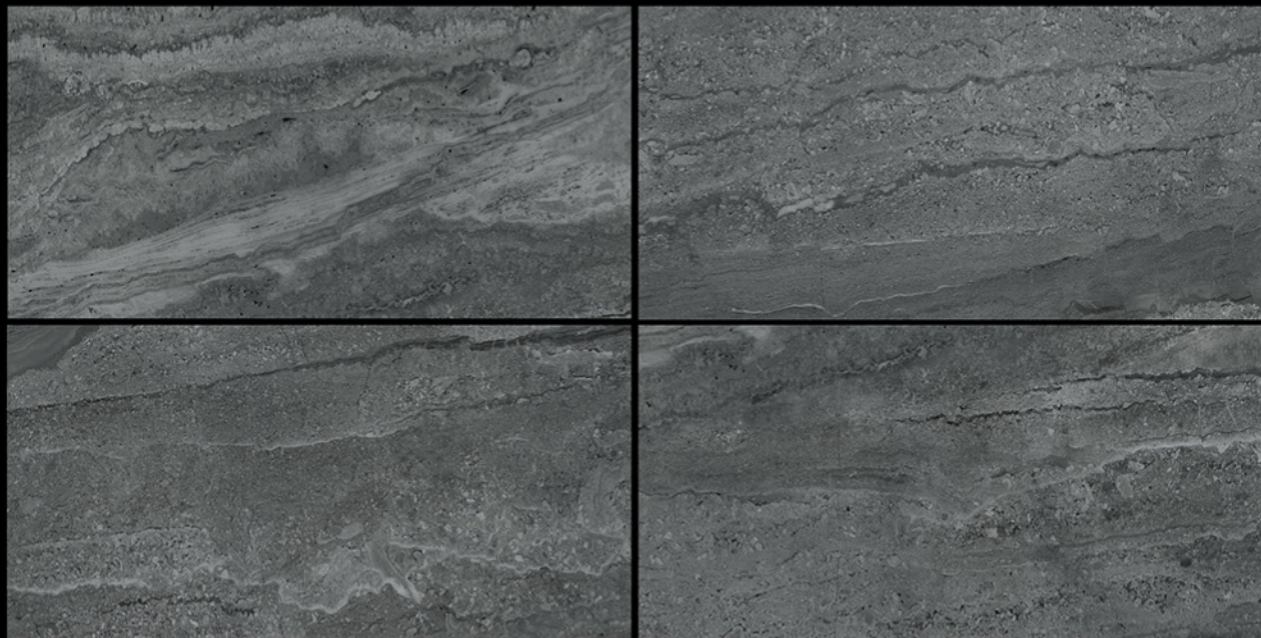

MATT FINISH  
400 X 800 MM

4659 ROSA GREY

MATT FINISH  
400 X 800 MM

4660 ROSA BROWN R1

MATT FINISH  
400 X 800 MM

4661 ROSA LIGHT

MATT FINISH  
400 X 800 MM

4662 MARQUINA LIGHT

MATT FINISH  
400 X 800 MM

4666 ASPHALT SOLID

MATT FINISH  
400 X 800 MM

4667 BASALT NERO

MATT FINISH  
400 X 800 MM

12645 STAUB BEIGE