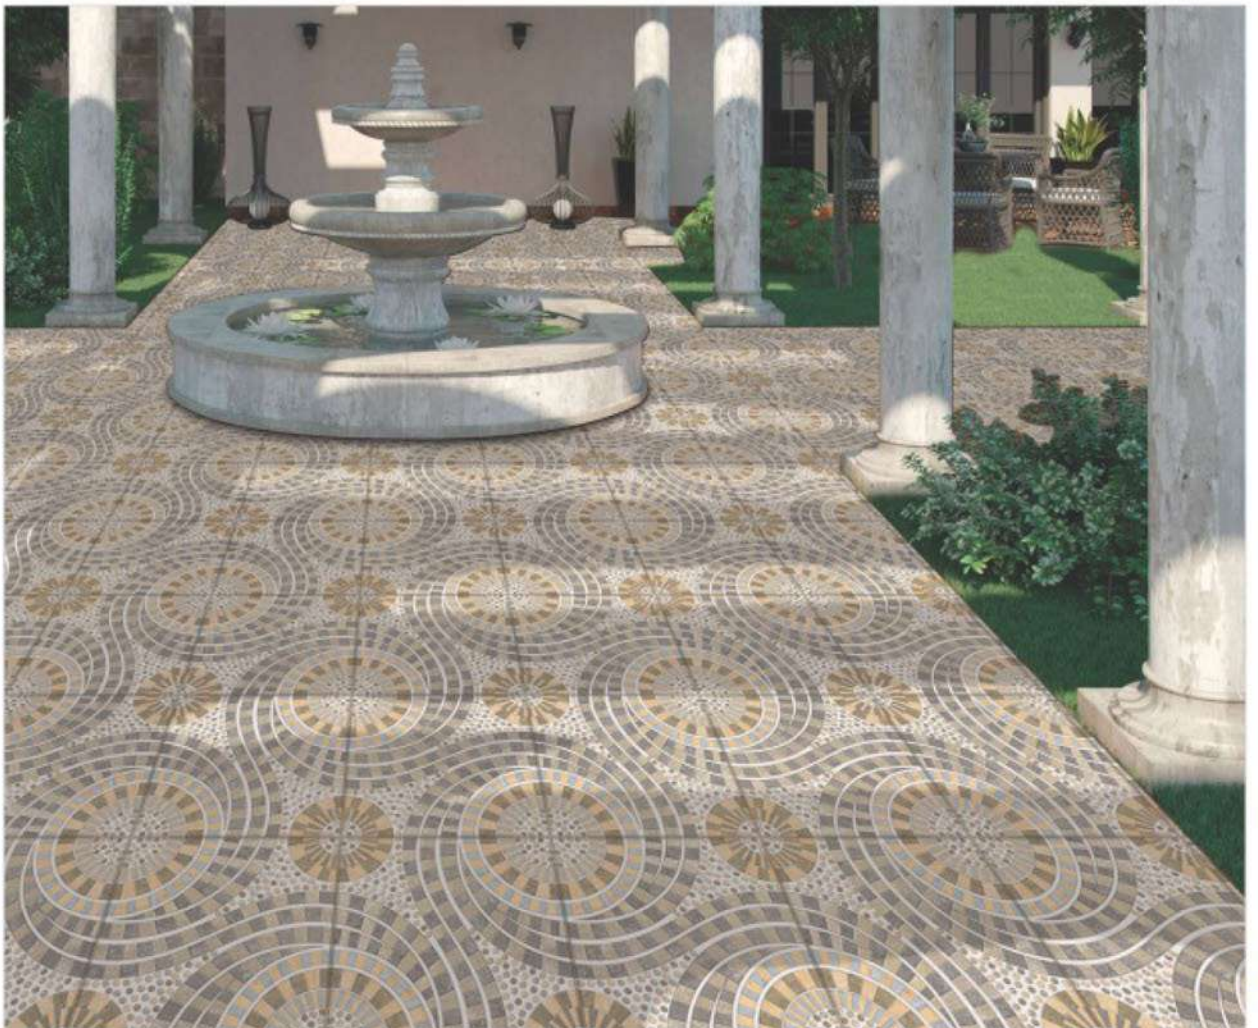

PUNCH

RANDOM

DIGITAL GVT

Fusion Grey

Fusion Copper

Fusion Crema

Fusion Sand Stone

**400x400mm**  
DIGITAL VITRIFIED PARKING TILES