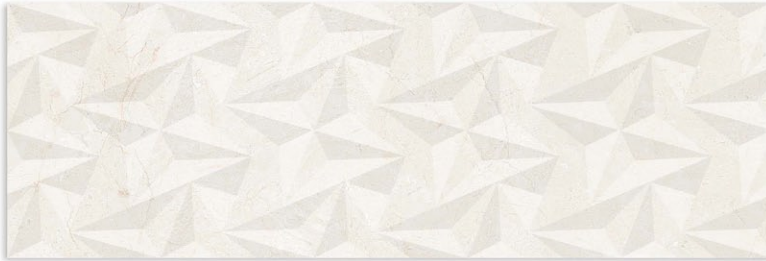

DIGITAL

CORRECT
RECTIFIED

NEW
Arrivals

900 mm x 300 mm

G

GLOSSY
FINISH

Cronus LT

Cronus HL Flower