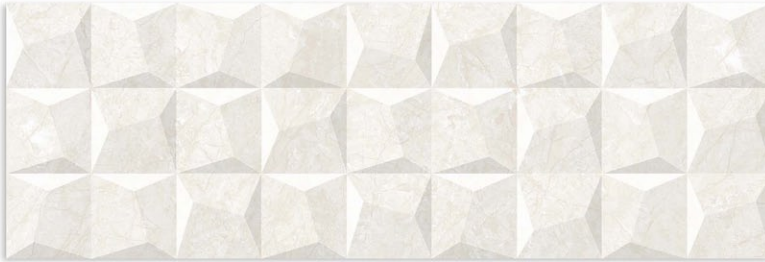

Marshal HL Cone

HD