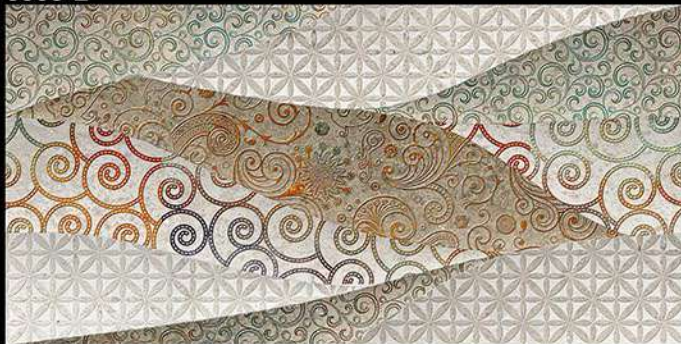

300x600 MM
Wall Tiles

Innovative Creations

3065-L

3065-HL2

3065-D

Matt Finish

300x600 MM
Wall Tiles

Innovative Creations