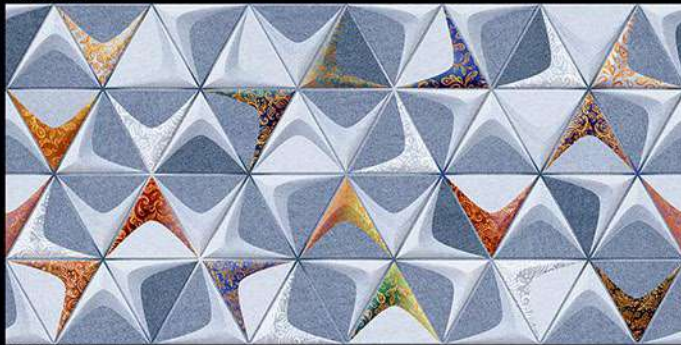

3036-L

3036-HL1

3036-D

Matt Finish

300x600 MM
Wall Tiles

Innovative Creations

3037-L

3037-HL1