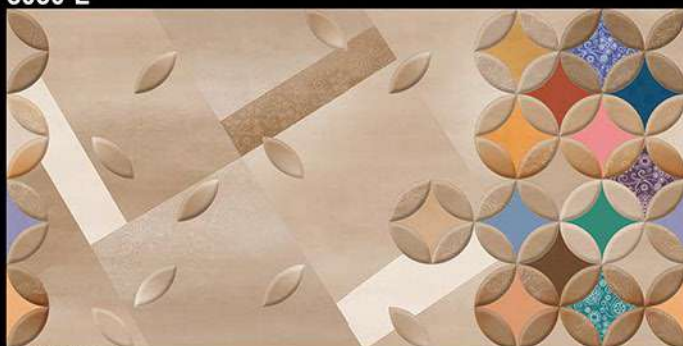

300x600 MM
Wall Tiles

Innovative Creations

3050-HL1

Matt Finish