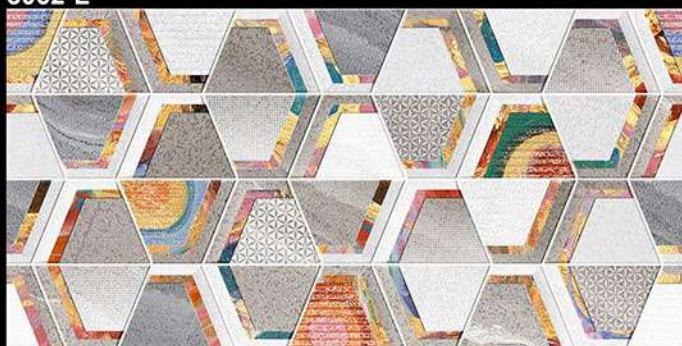

300x600 MM
Wall Tiles

Innovative Creations

3062-HL1

Matt Finish