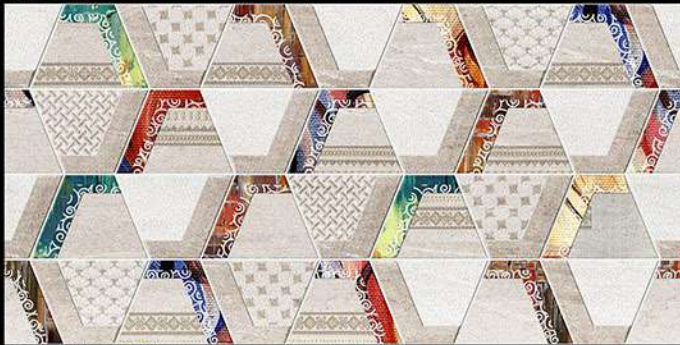

361-HL2 (SP)