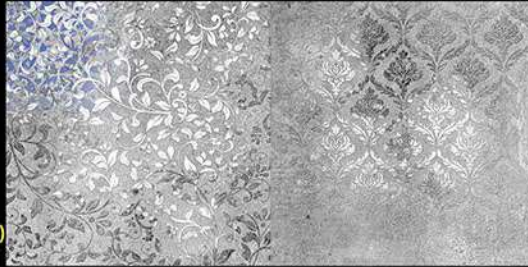

(SP)
3042- HL1