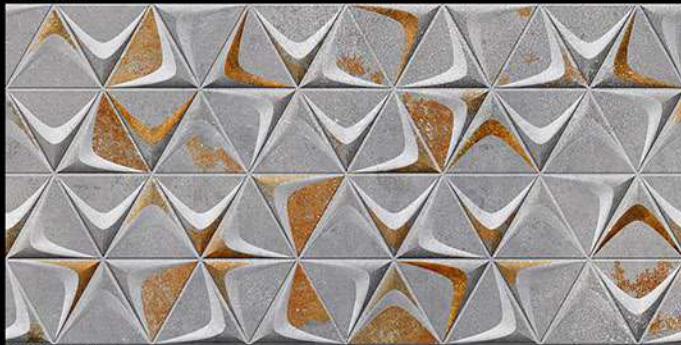

300x600 MM
Wall Tiles

Innovative Creations

3036-L

3036-HL1

3036-D

Matt Finish