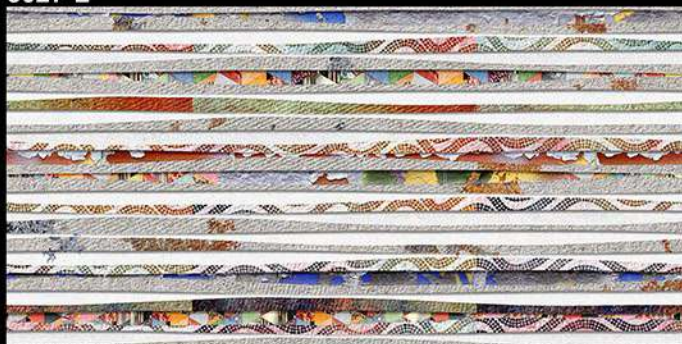

3026-HL1 B (SP)

Matt Finish

300x600 MM
Wall Tiles

Innovative Creations

3027-L

3027-HL1

3027-D

Matt Finish