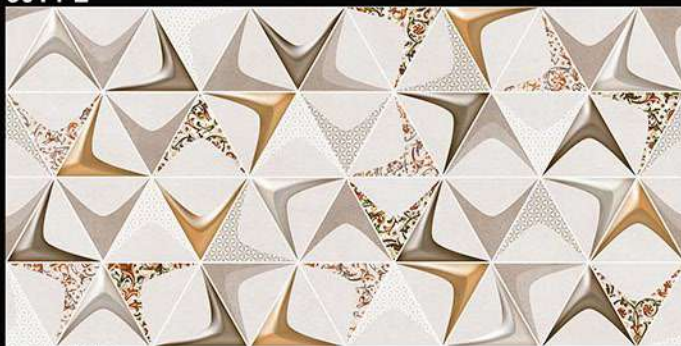

300x600 MM
Wall Tiles

Innovative Creations

3014-HL2

matt Finish