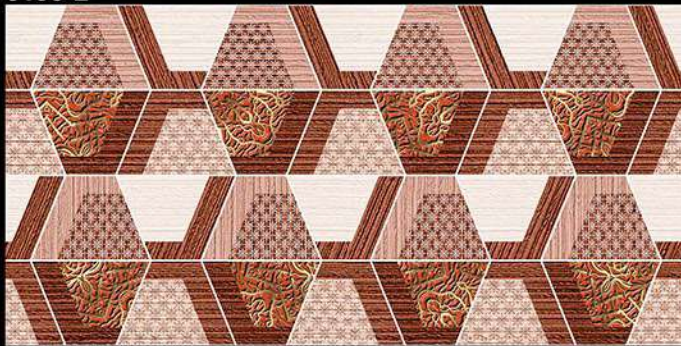

3105-L

3105-HL1

3105-D

Matt Finish

300x600 MM  
Wall Tiles

Innovative Creations

**3106-L**

**3106-HL1**