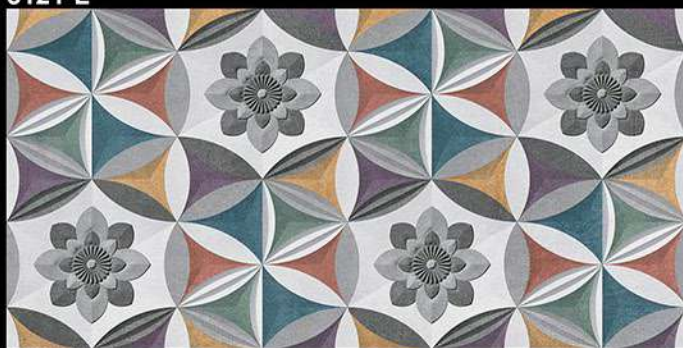

300x600 MM
Wall Tiles

Innovative Creations

3121-L

3121-HL2

3121-D

Matt Finish