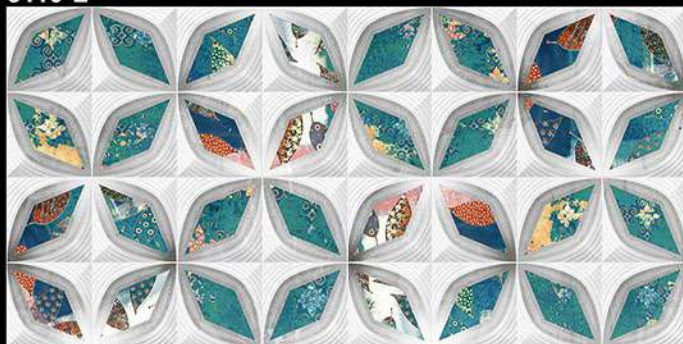

3109-L

3109-HL1

3109-D

Matt Finish

300x600 MM  
Wall Tiles

Innovative Creations

3110-L

3110-HL2