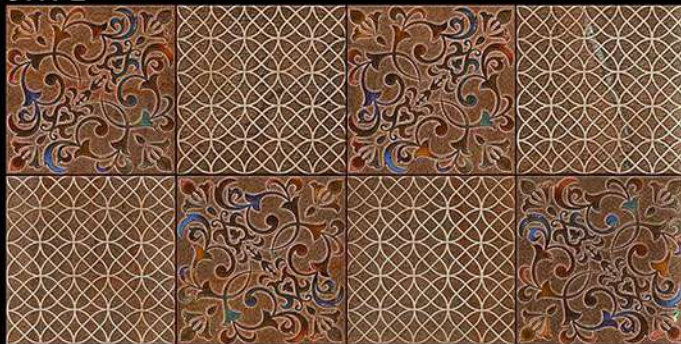

300x600 MM
Wall Tiles

Innovative Creations

3111-L

Matt Finish