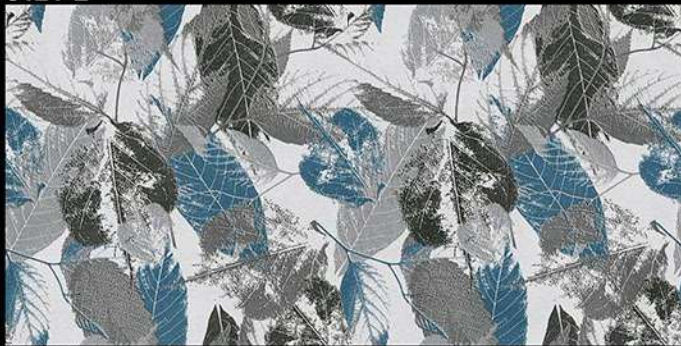

3121-L

3121-HL2

3121-D

Matt Finish

300x600 MM  
Wall Tiles

Innovative Creations

3121-L

3121-HL1