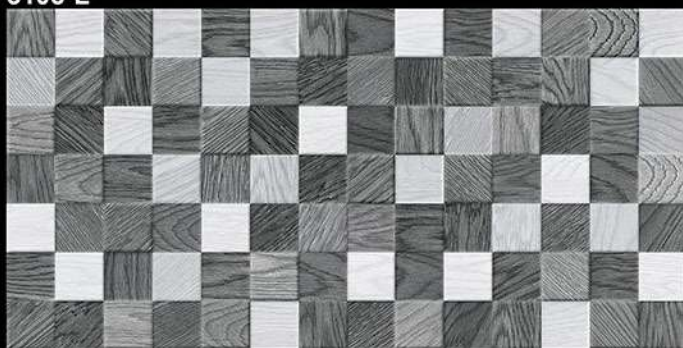

3102-D

Matt Finish

300x600 MM  
Wall Tiles

Innovative Creations

3103-L

3103-HL1

3103-D

Matt Finish