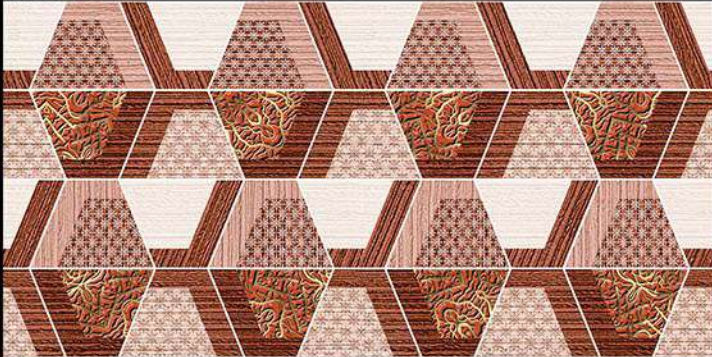

3105-L

3105-HL1

3105-D

Matt Finish

300x600 MM
Wall Tiles

Innovative Creations

3106-L

3106-HL1