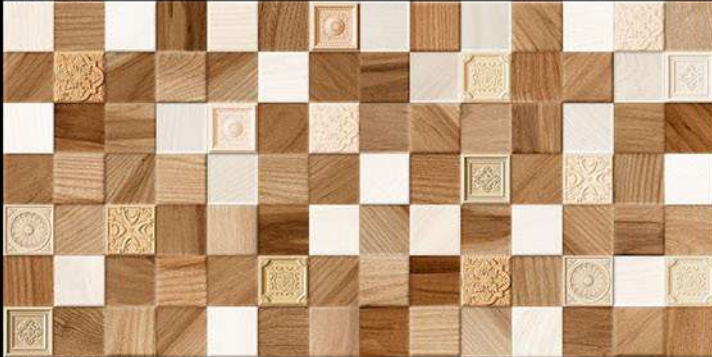

300x600 MM
Wall Tiles

Innovative Creations

3101-L

3101-HL1

3101-D

Matt Finish