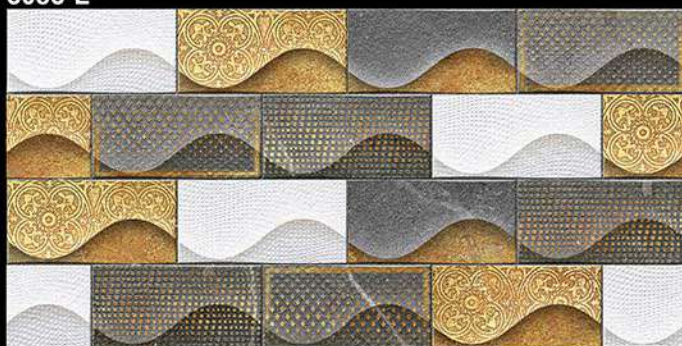

300x600 MM
Wall Tiles

Innovative Creations

3083-L

3083-HL1

3083-D

Matt Finish