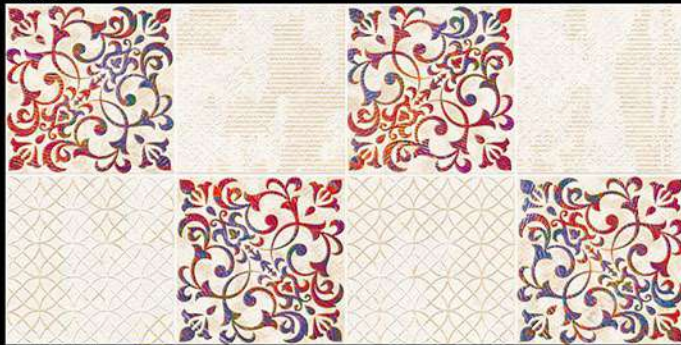

Matt Finish

300x600 MM
Wall Tiles

Innovative Creations

SPARKLE SERIES

3087-L

3087-HL1 (SP)

3087-D

Matt Finish