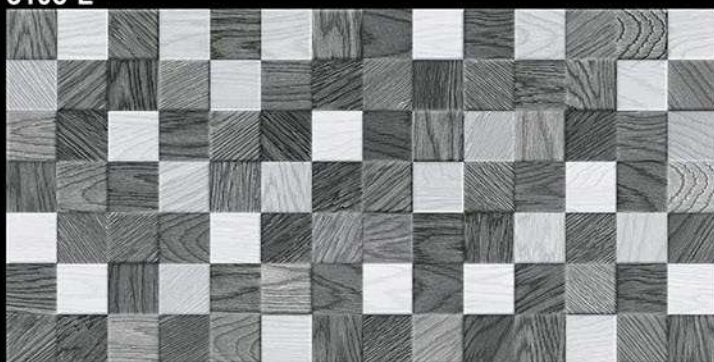

3102-D

Matt Finish

300x600 MM
Wall Tiles

Innovative Creations

3103-L

3103-HL1

3103-D

Matt Finish