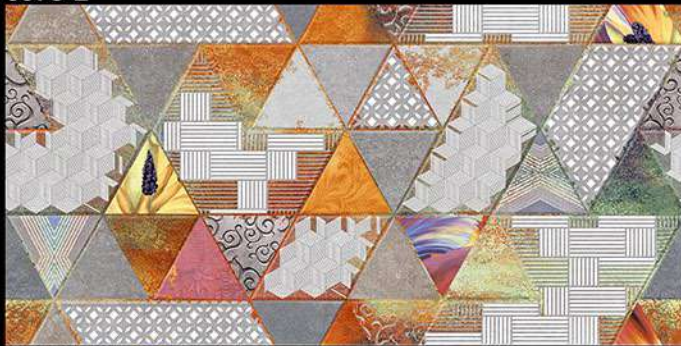

3078-D

Matt Finish

300x600 MM
Wall Tiles

Innovative Creations

SPARKLE SERIES

3078-L

3078-HL1 (SP)

3078-D