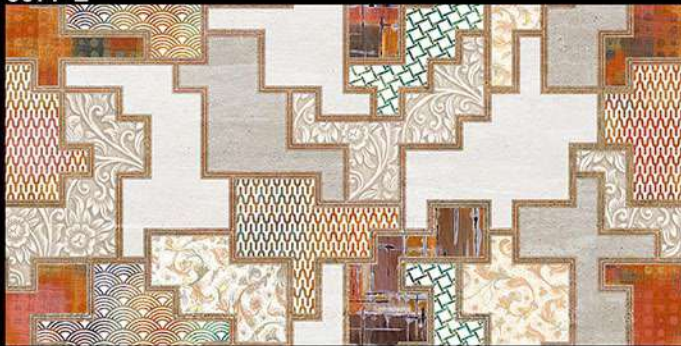

300x600 MM
Wall Tiles

Innovative Creations

3077-L

3077-HL1

3077-D

Matt Finish