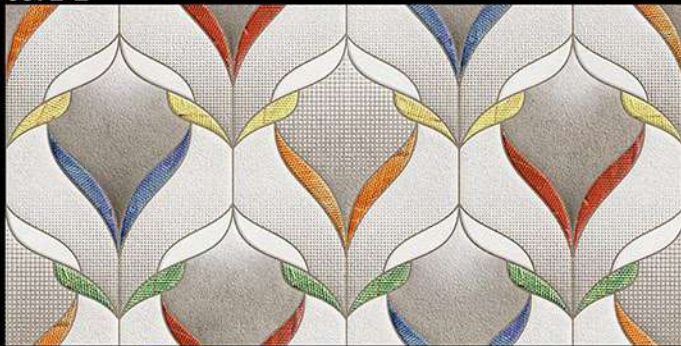

300x600 MM
Wall Tiles

Innovative Creations

SPARKLE SERIES

3072-L

3072-HL1 (SP)

3072-D

Matt Finish

300x600 MM
Wall Tiles