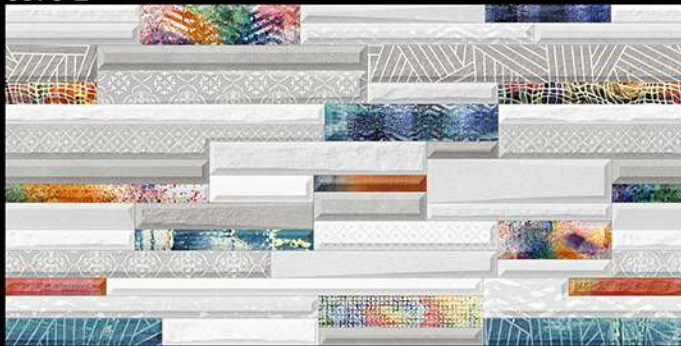

300x600 MM
Wall Tiles

Innovative Creations

SPARKLE SERIES

3076-L

3076-HL1 (SP)

3076-D

Matt Finish