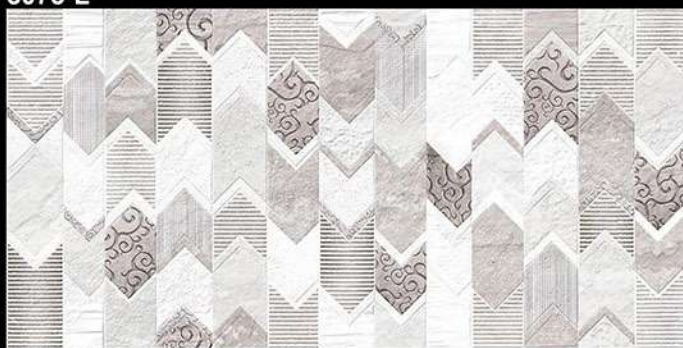

Innovative Creations

3073-L

3073-HL2

3073-D

Matt Finish

300x600 MM
Wall Tiles

Innovative Creations

3073-L