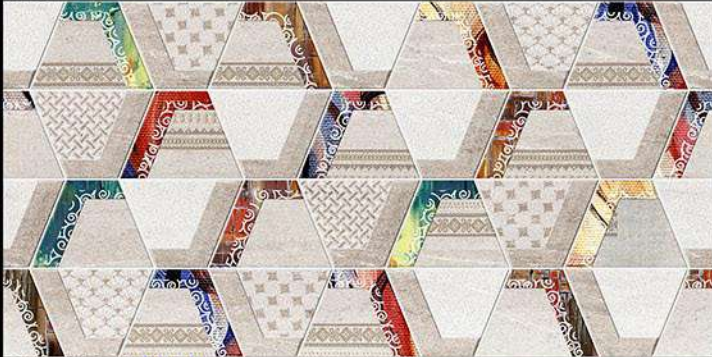

3061-HL1 (SP)