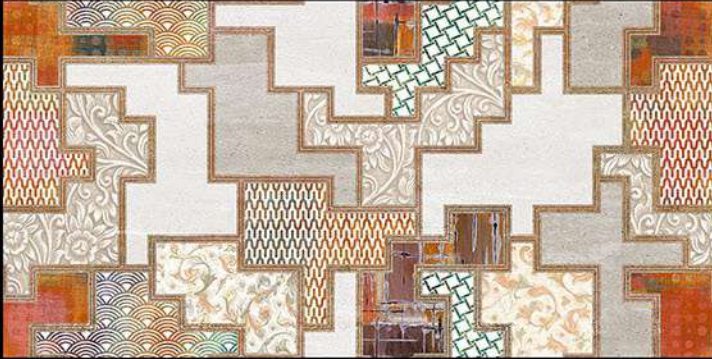

300x600 MM
Wall Tiles

Innovative Creations

3077-L

3077-HL1

3077-D

Matt Finish