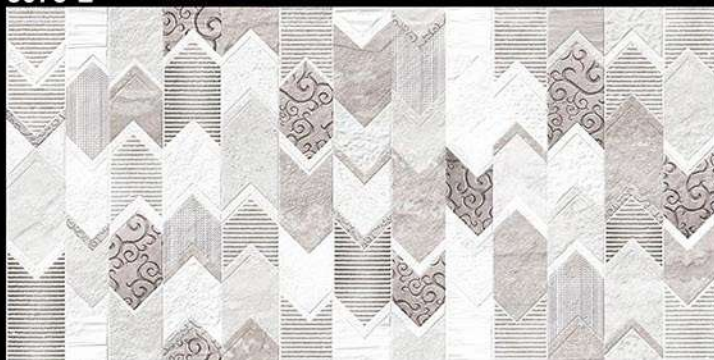

3073-L

3073-HL2

3073-D

Matt Finish

300x600 MM
Wall Tiles

Innovative Creations

3073-L

3073-HL1