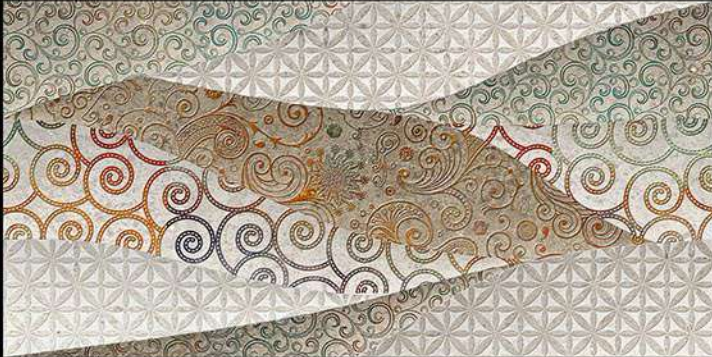

3064-L

3064-HL1

3064-D

Matt Finish

300x600 MM
Wall Tiles

Innovative Creations

3065-L

3065-HL2