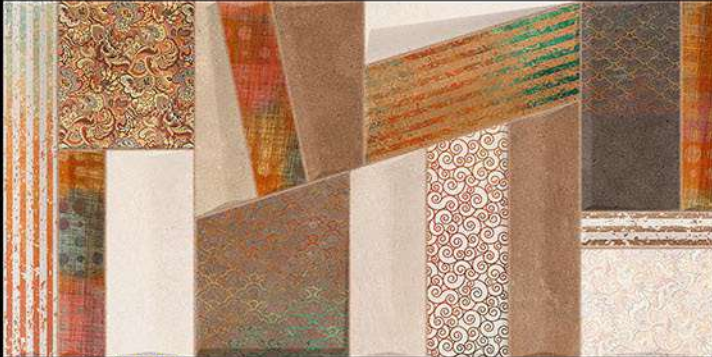

300x600 MM
Wall Tiles

Innovative Creations

SPARKLE SERIES

3055-L

3055-HL1 (SP)

3055-D

Matt Finish

300x600 MM
Wall Tiles