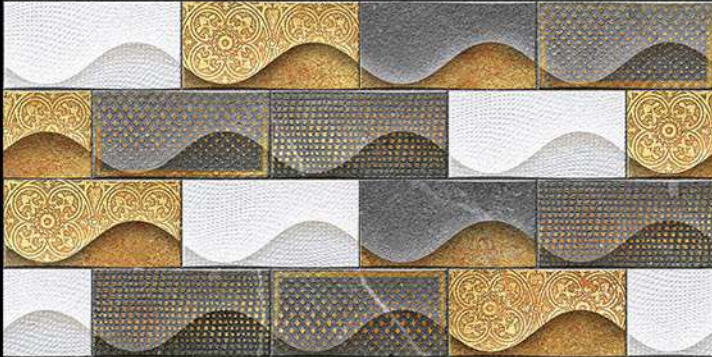

3081-L

Matt Finish

**300x600 MM
Wall Tiles**

Innovative Creations

3082-L

3082-HL1

3082-L

Matt Finish

300x600 MM
Wall Tiles

Innovative Creations

3083-L

3083-HL1

3083-D

Matt Finish

300x600 MM
Wall Tiles

Innovative Creations