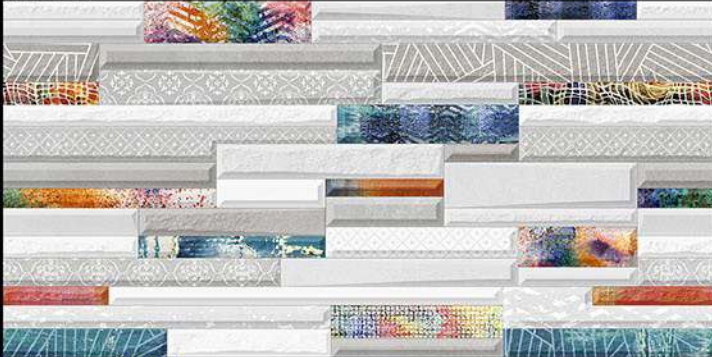

300x600 MM
Wall Tiles

Innovative Creations

SPARKLE SERIES

3076-L

3076-HL1 (SP)

3076-D

Matt Finish