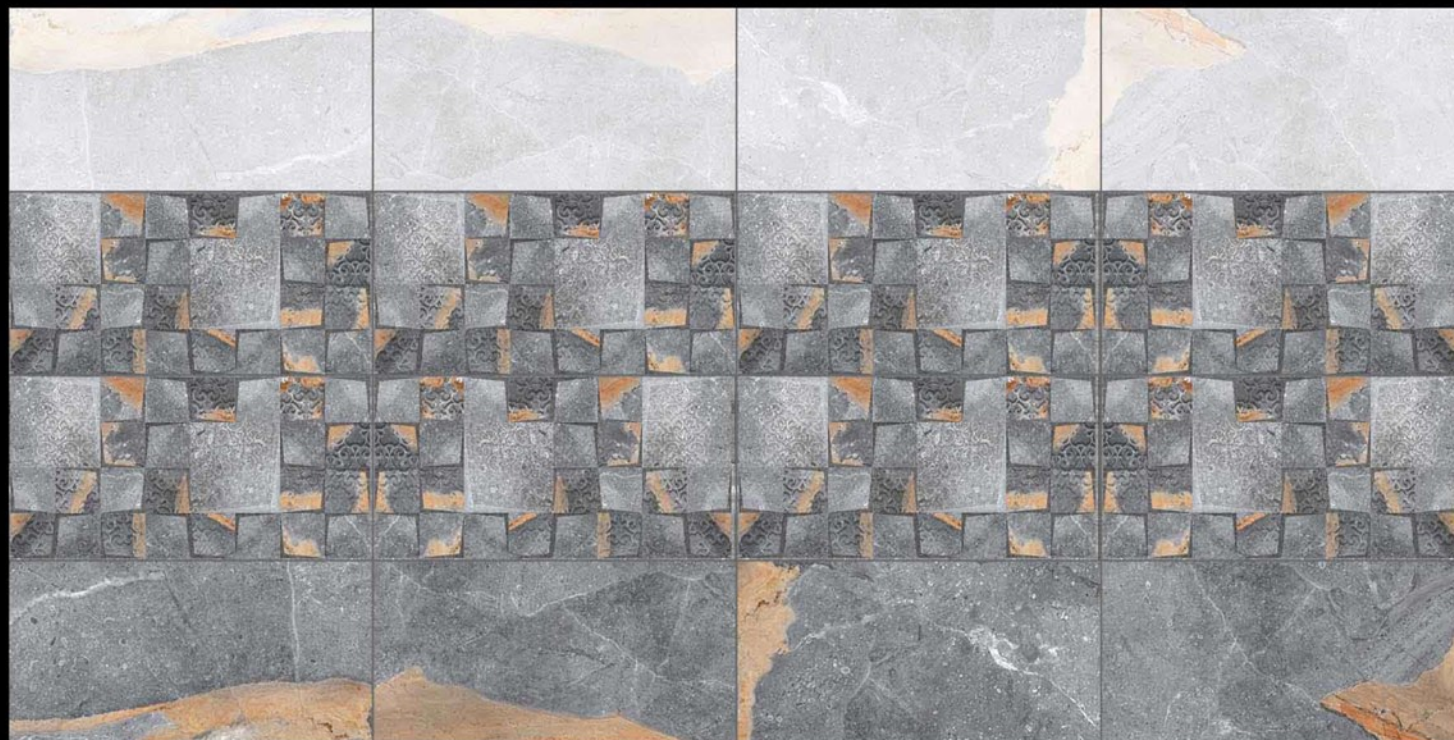

ODETTE_HL

ODETTE_DARK

RUSTIC_PUNCH_FINISH

300mm x 600mm

QUIRO_LIGHT

QUIRO_HL

QUIRO_DARK

RUSTIC_PUNCH_FINISH