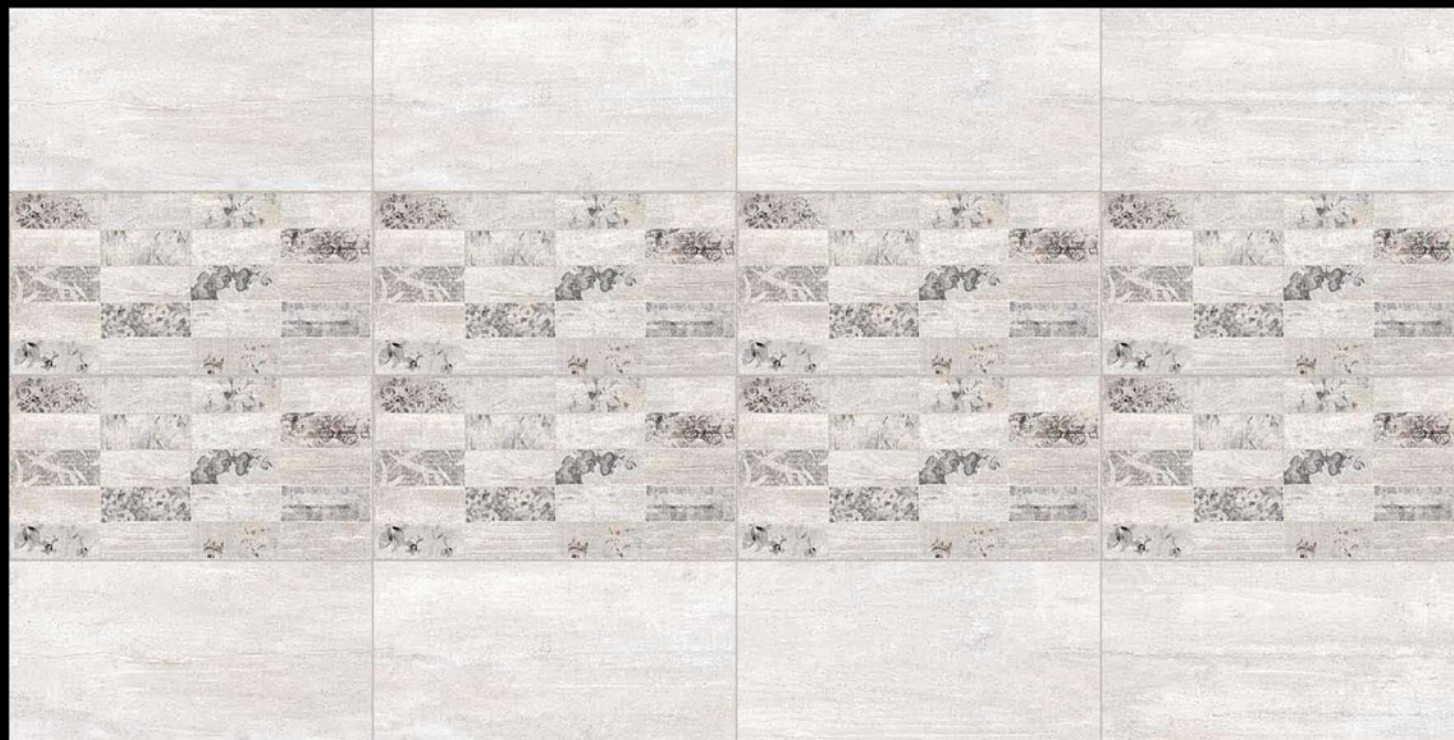

RUSTIC_PUNCH_FINISH

300mm x 600mm