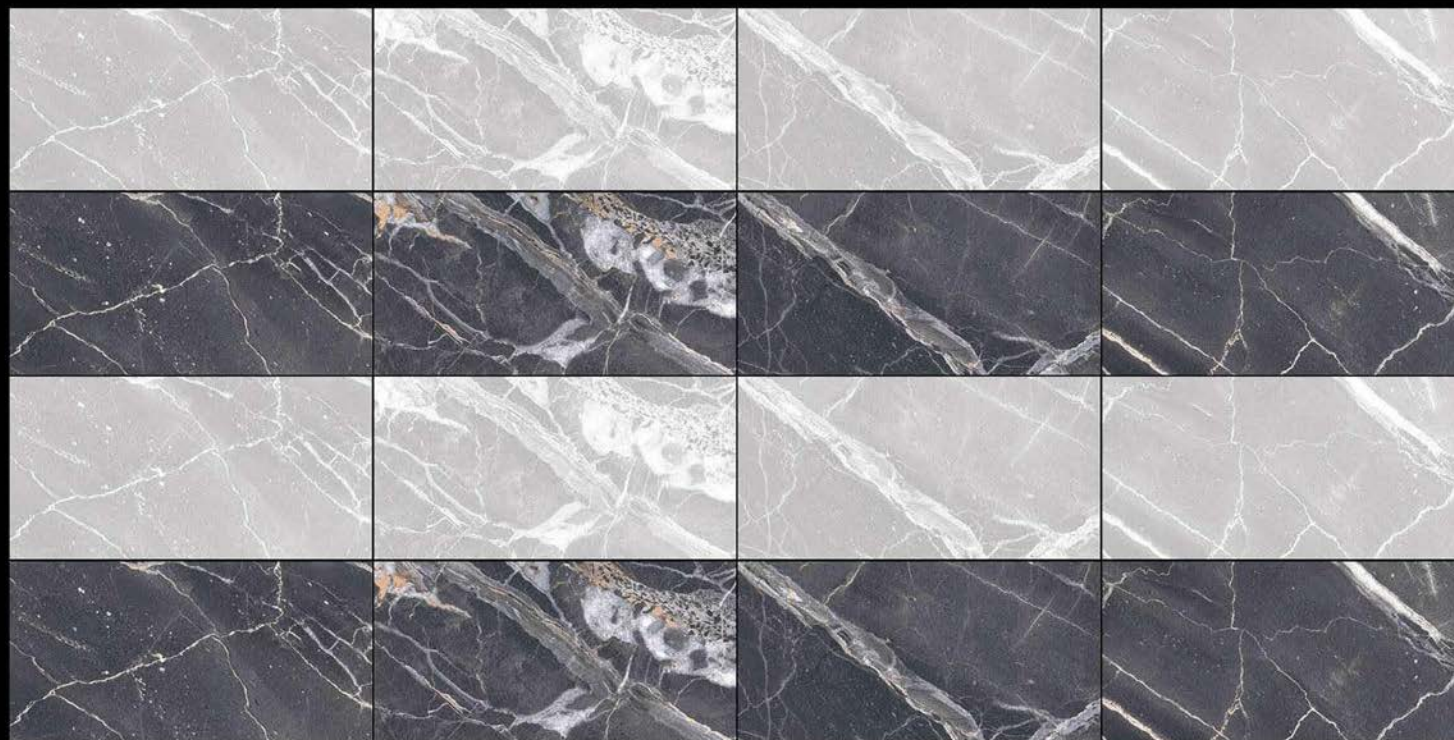

POLISHED FINISH

300mm x 600mm