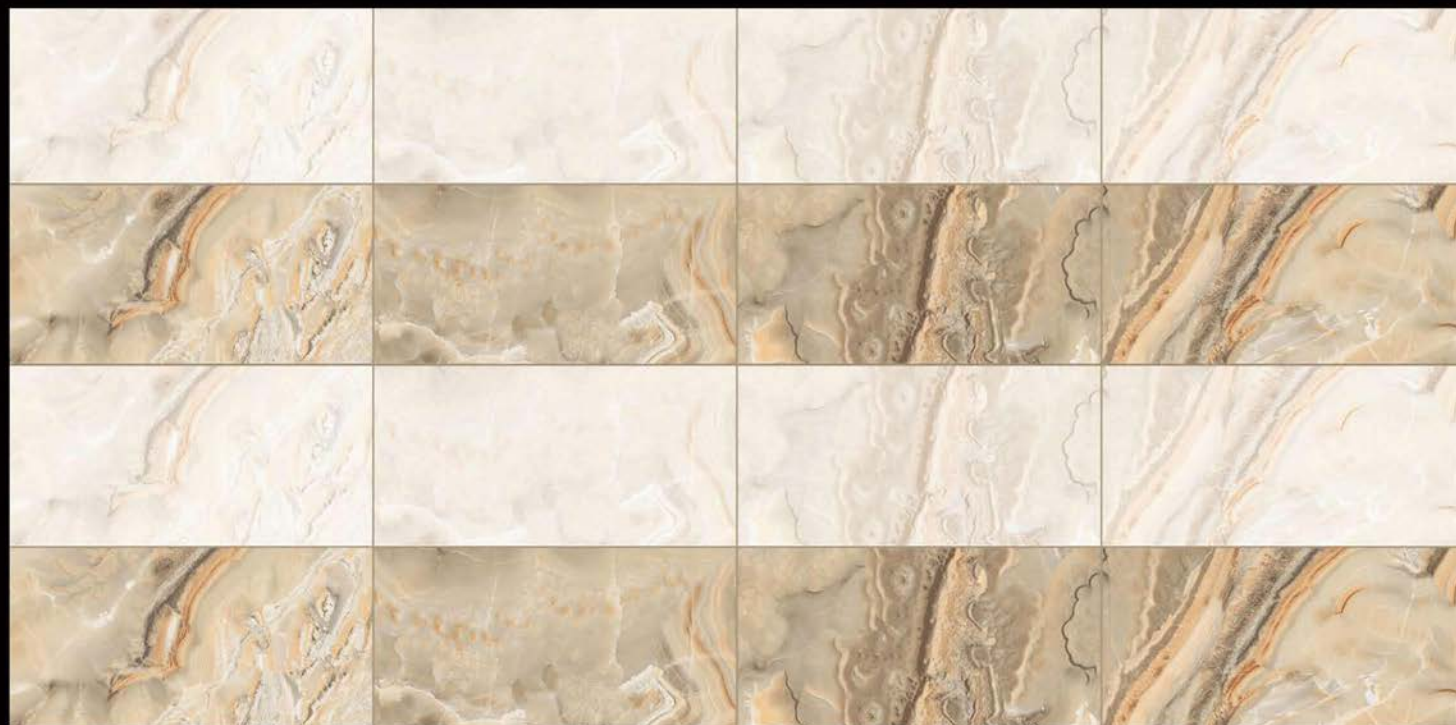

POLISHED FINISH

300mm x 600mm