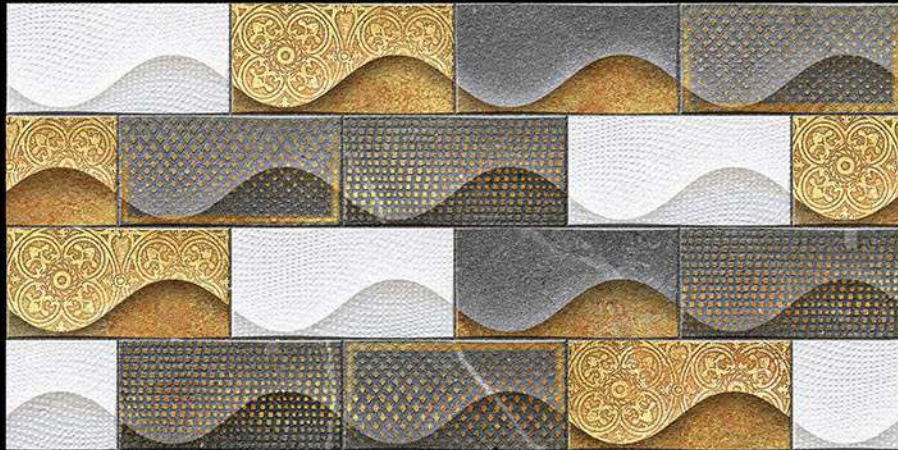

Innovative Creations

3082-L

3082-HL1

3082-L

Matt Finish

300x600 MM
Wall Tiles

Innovative Creations

3083-L