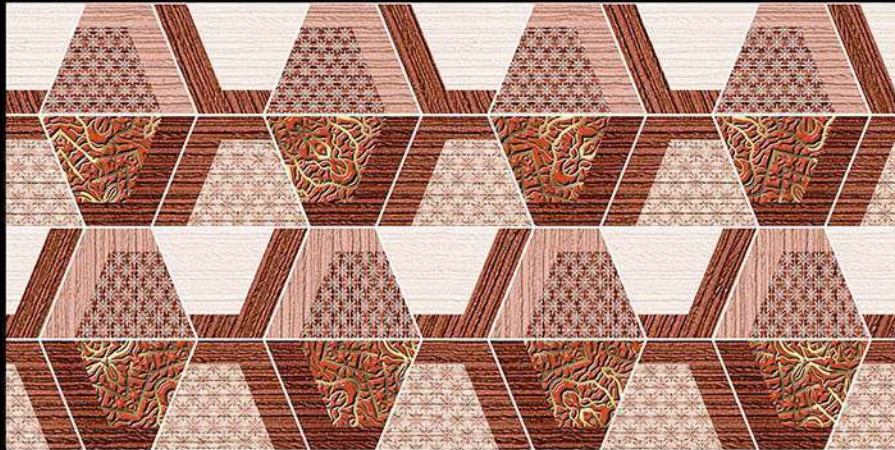

Innovative Creations

3105-L

3105-HL1

3105-D

Matt Finish

300x600 MM
Wall Tiles

Innovative Creations

3106-L