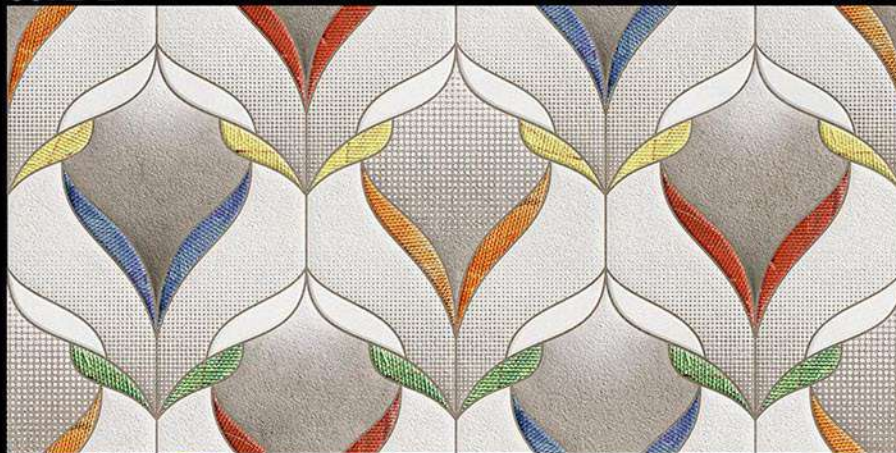

300x600 MM
Wall Tiles

Innovative Creations

SPARKLE SERIES

3072-L

3072-HL1 (SP)

3072-D

Matt Finish