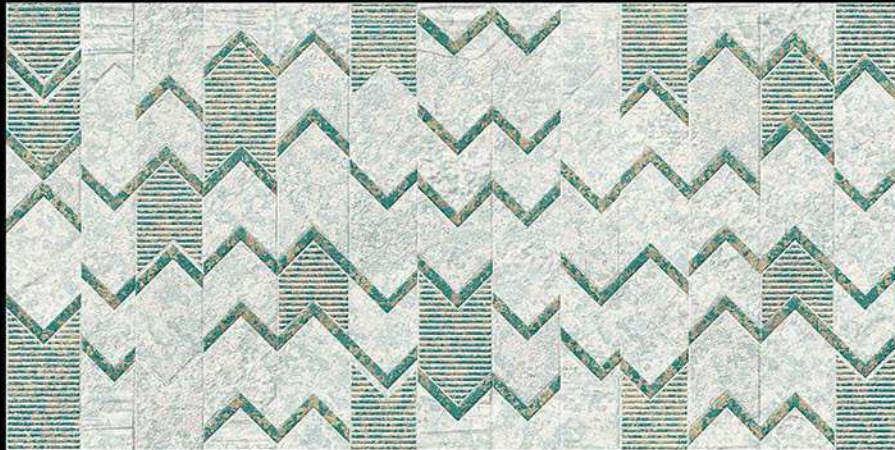

3087-HL1 (SP)

3087-D

Matt Finish

**300x600 MM
Wall Tiles**

Innovative Creations

3095-L

3095-HL1

3095-D