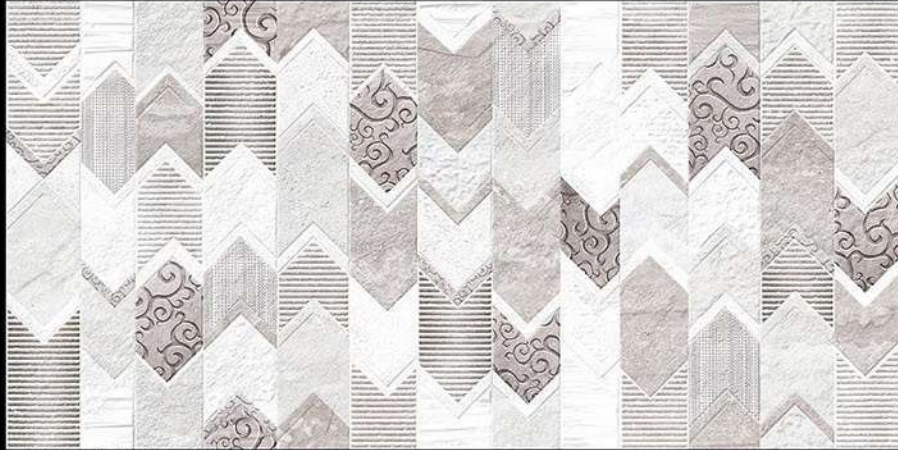

3073-HL2

3073-D

Matt Finish

**300x600 MM
Wall Tiles**

Innovative Creations

3073-L

3073-HL1

3073-D