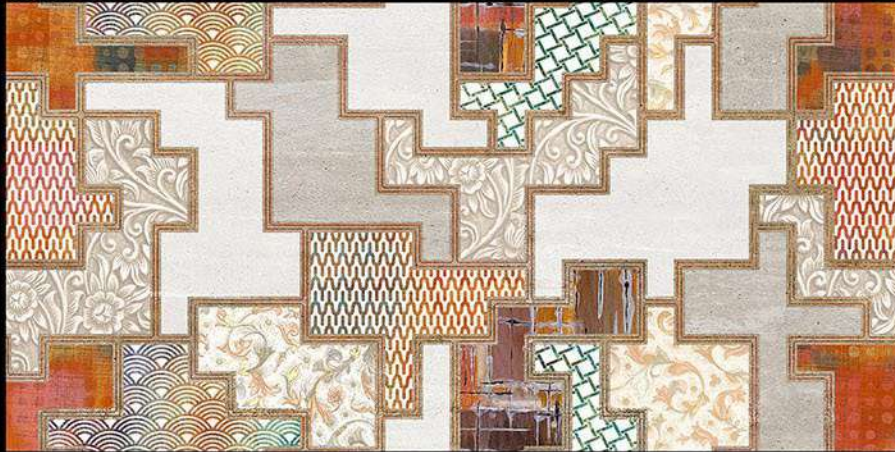

3076-HL1 (SP)

3076-D

Matt Finish

300x600 MM
Wall Tiles

Innovative Creations

3077-L

3077-HL1

3077-D