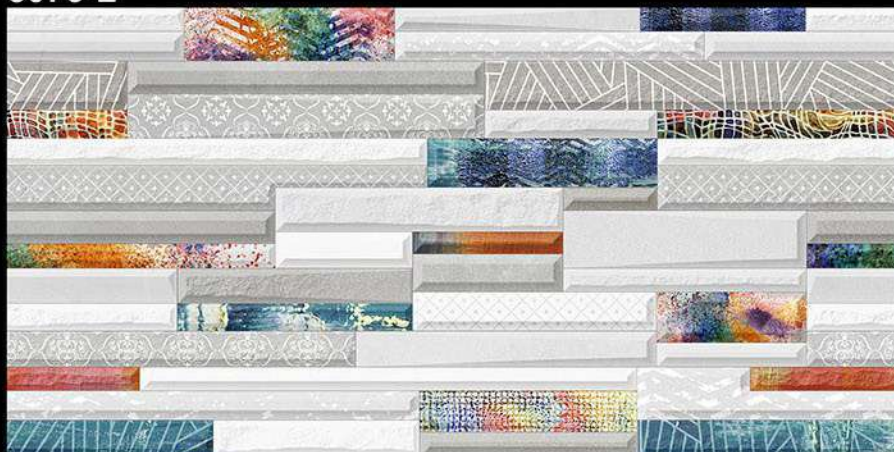

Innovative Creations

3075-L

3075-HL1

3075-L

Matt Finish

300x600 MM
Wall Tiles
Innovative Creations

SPARKLE SERIES

3076-L