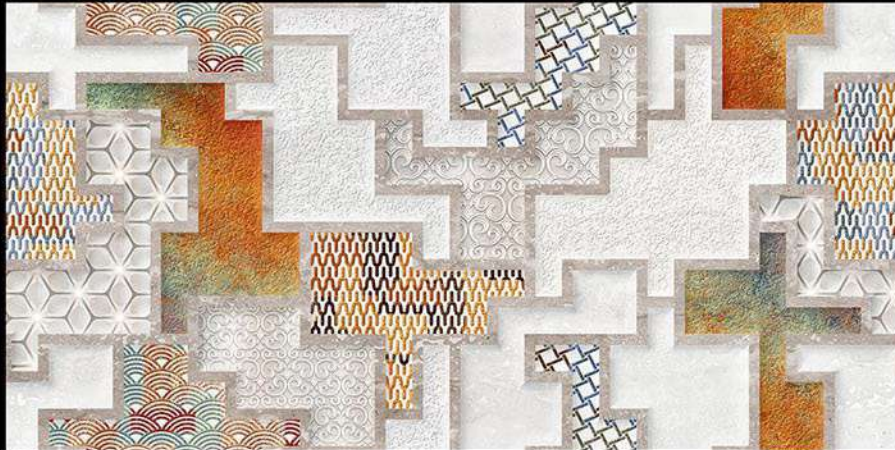

SPARKLE SERIES

3072-L

3072-HL1 (SP)

3072-D

Matt Finish

300x600 MM
Wall Tiles

Innovative Creations

3073-L