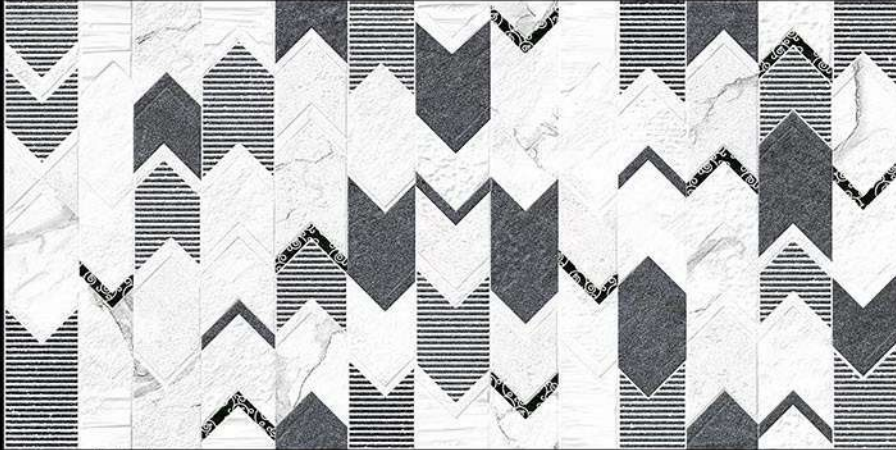

**300x600 MM
Wall Tiles**

Innovative Creations

3075-HL1

Matt Finish