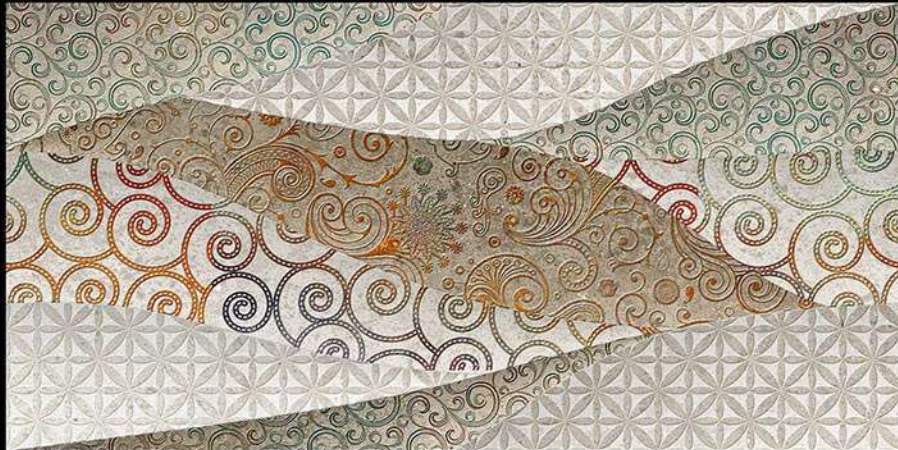

Innovative Creations

3064-L

3064-HL1

3064-D

Matt Finish

300x600 MM
Wall Tiles

Innovative Creations

3065-L