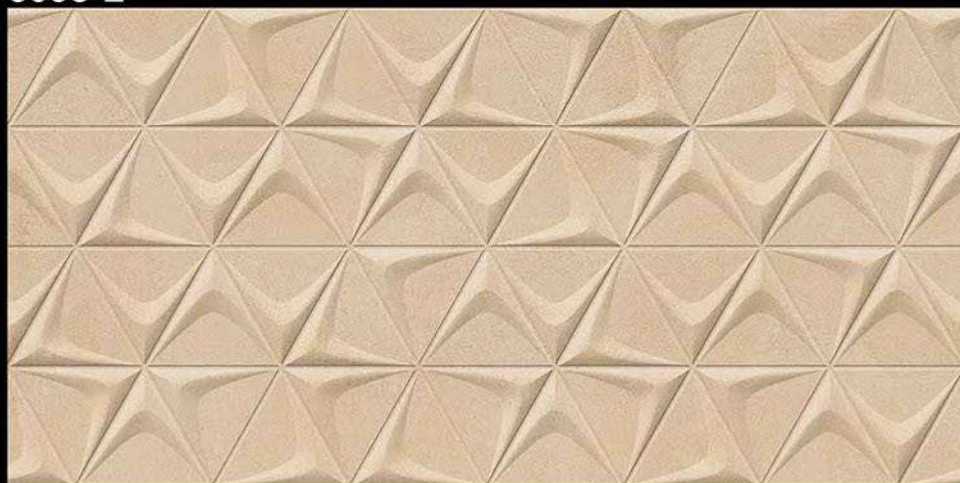

**300x600 MM
Wall Tiles**

Innovative Creations

3038-HL3

Matt Finish