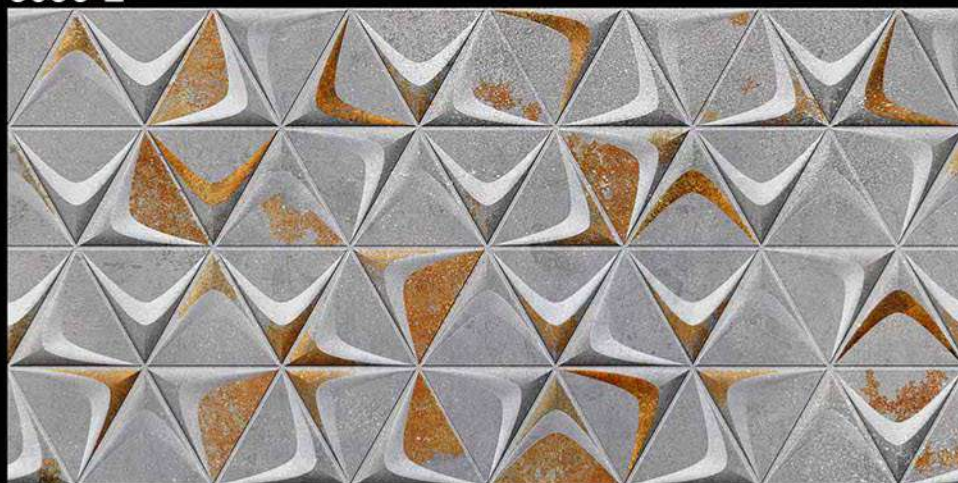

3035-L

3035-HL1

3035-L

Matt Finish

**300x600 MM
Wall Tiles**

Innovative Creations

3036-L

3036-HL1