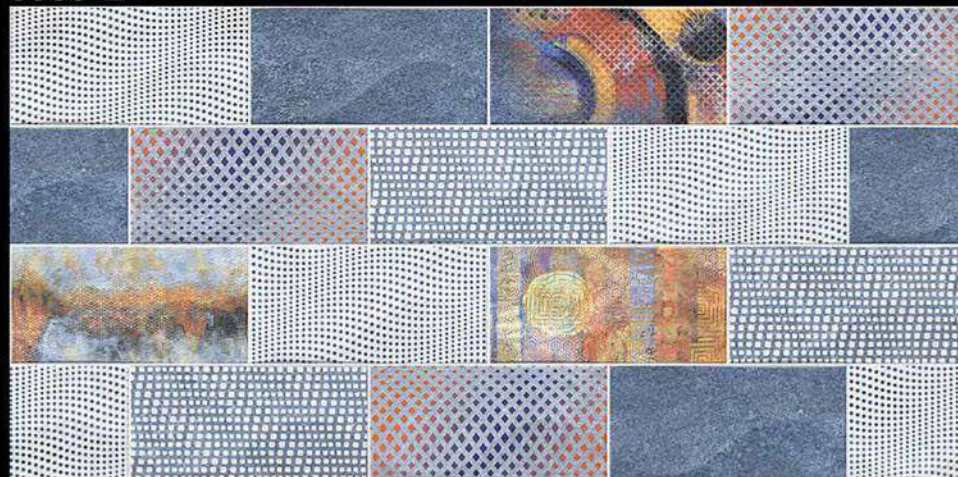

3038-D

Matt Finish

**300x600 MM
Wall Tiles**

Innovative Creations

3039-L

3039-HL1

3039-D

Matt Finish