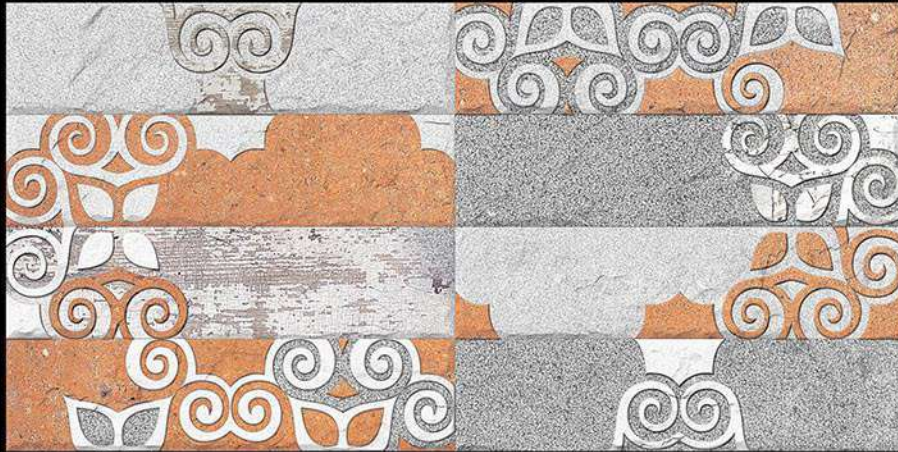

300x600 MM
Wall Tiles

Innovative Creations

3051-HL1

Matt Finish