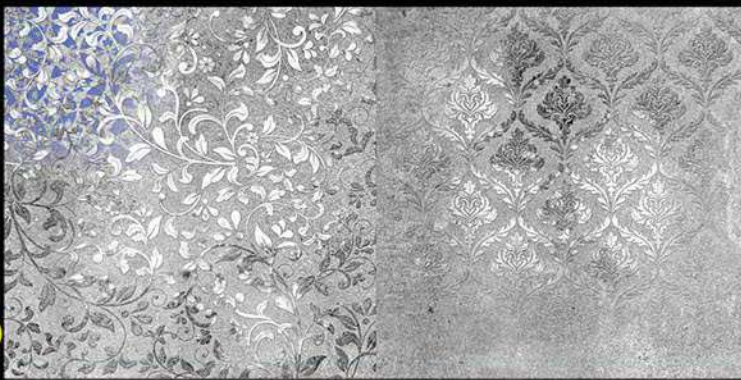

(SP)
3042- HL1