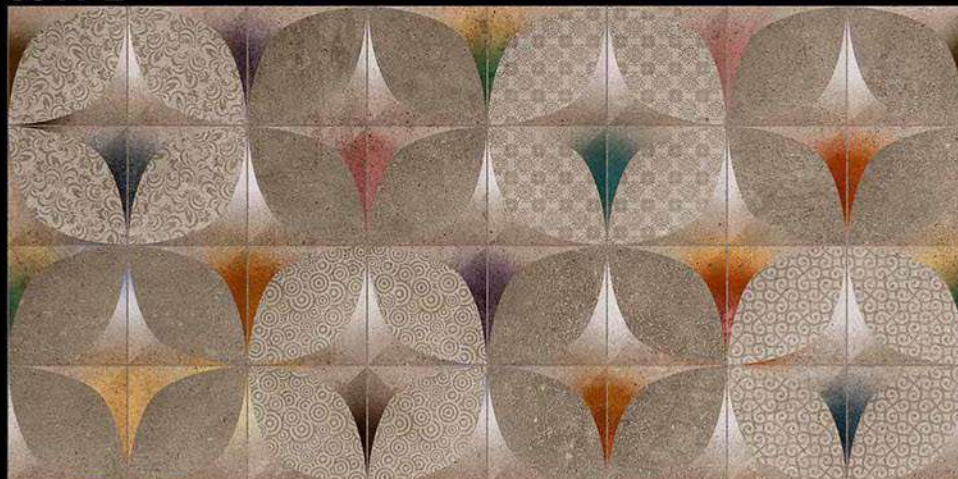

**300x600 MM
Wall Tiles**

Innovative Creations

3041-HL1

Matt Finish