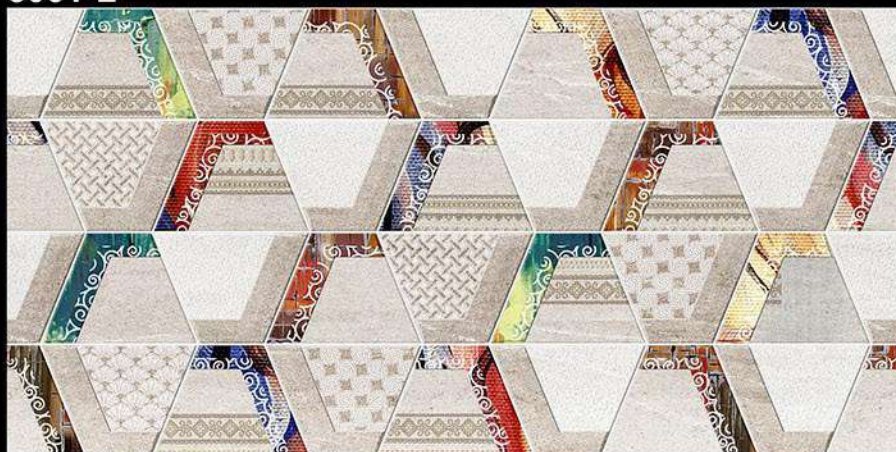

361-HL2 (SP)