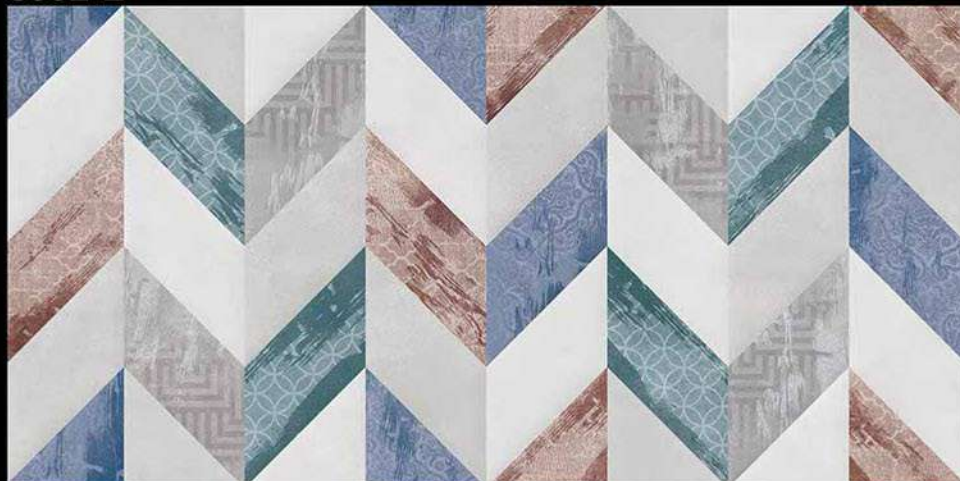

300x600 MM
Wall Tiles

Innovative Creations

SPARKLE SERIES

3002-L

3002-HL1 (SP)

3002-D

Matt Finish