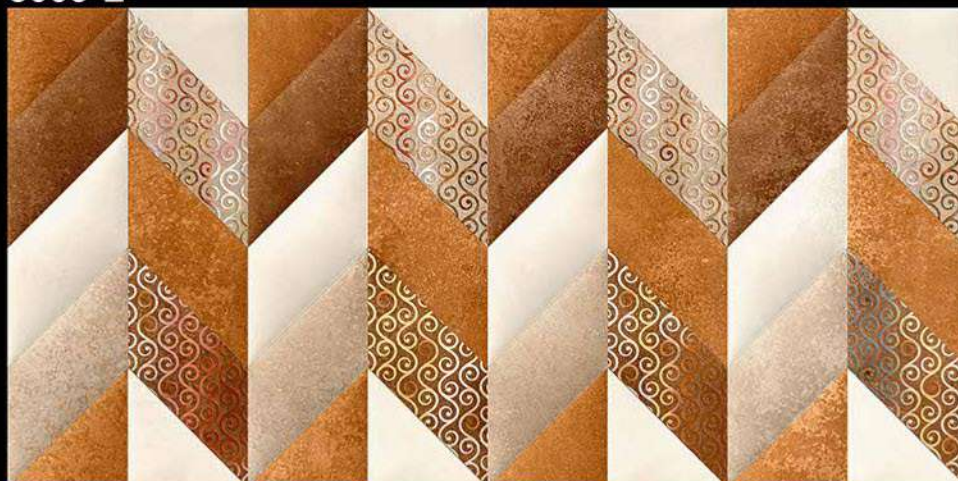

**300x600 MM
Wall Tiles**

Innovative Creations

3009-HL1

Matt Finish