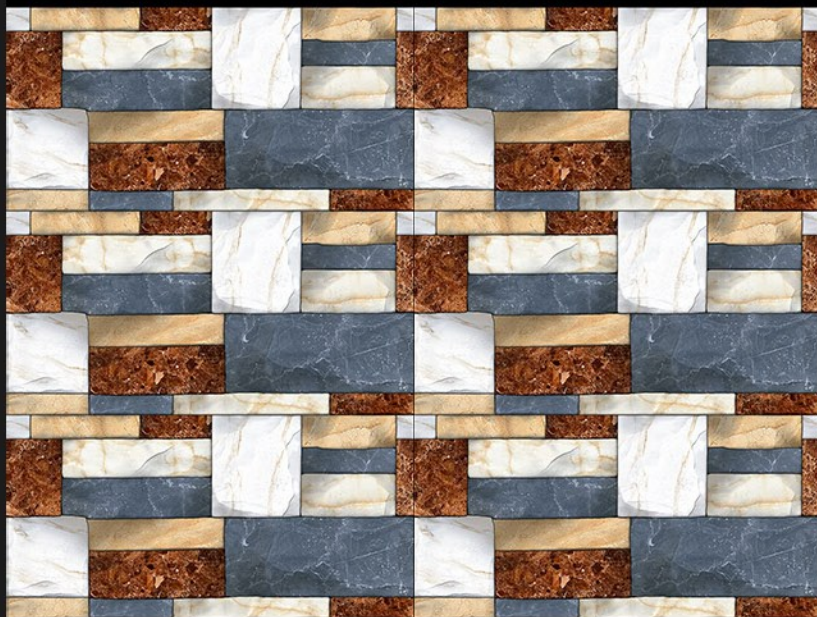

Glossy Elevation