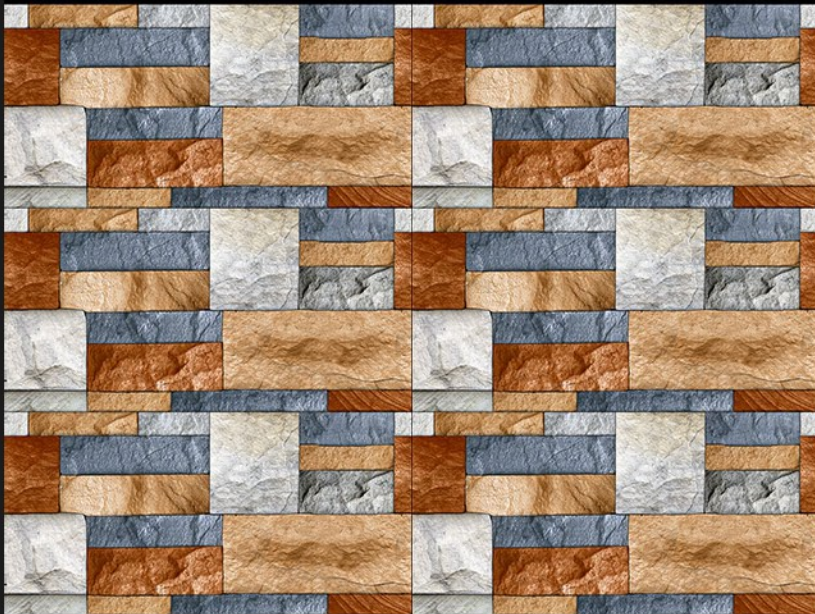

300x600 MM  
Wall Tiles

Innovative Creations

EL-515

Glossy Elevation

300x600 MM  
Wall Tiles

Innovative Creations

EL-516

Glossy Elevation