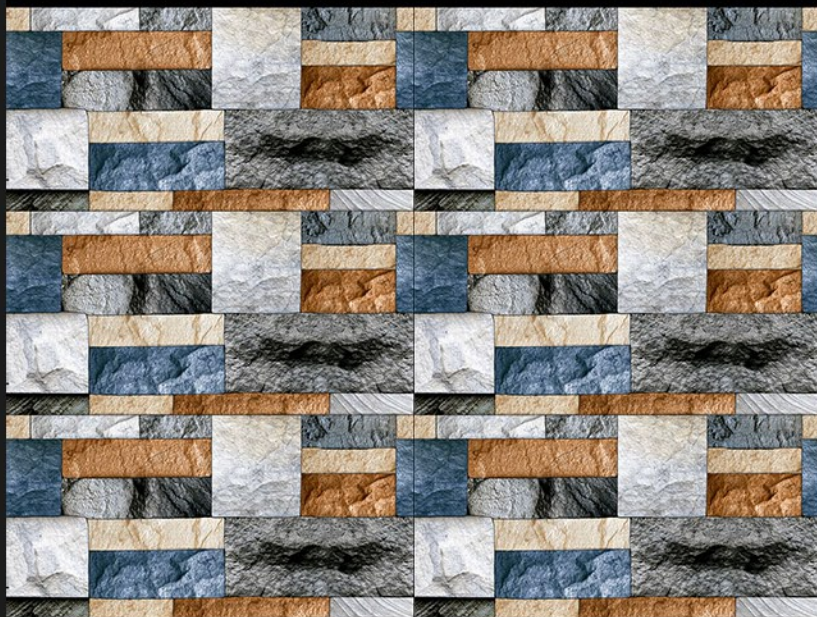

300x600 MM  
Wall Tiles

Innovative Creations

EL-504

Glossy Elevation

300x600 MM  
Wall Tiles

Innovative Creations

EL-505

Glossy Elevation