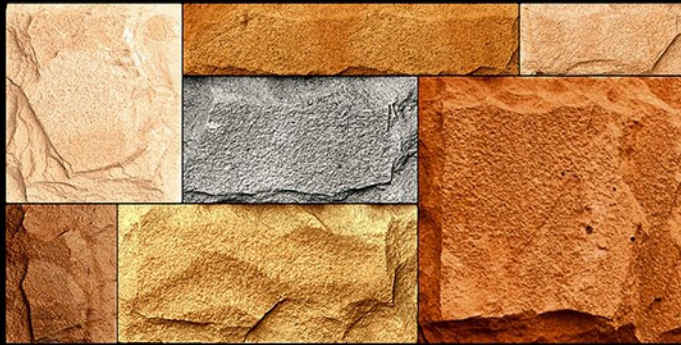

300x600 MM  
Wall Tiles

Innovative Creations

EL-508

Glossy Elevation

300x600 MM  
Wall Tiles

Innovative Creations

EL-510

Glossy Elevation