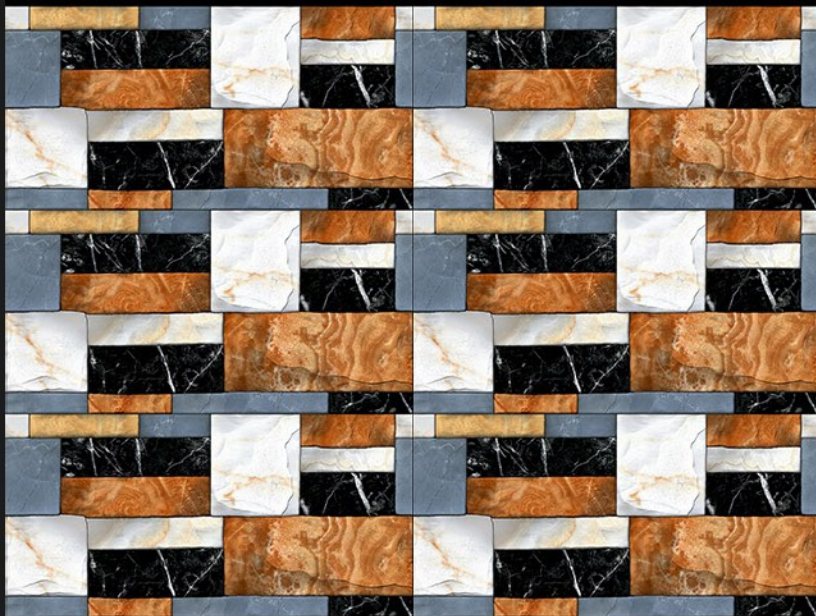

300x600 MM  
Wall Tiles

Innovative Creations

EL-517

Glossy Elevation

300x600 MM  
Wall Tiles

Innovative Creations

EL-518

Glossy Elevation