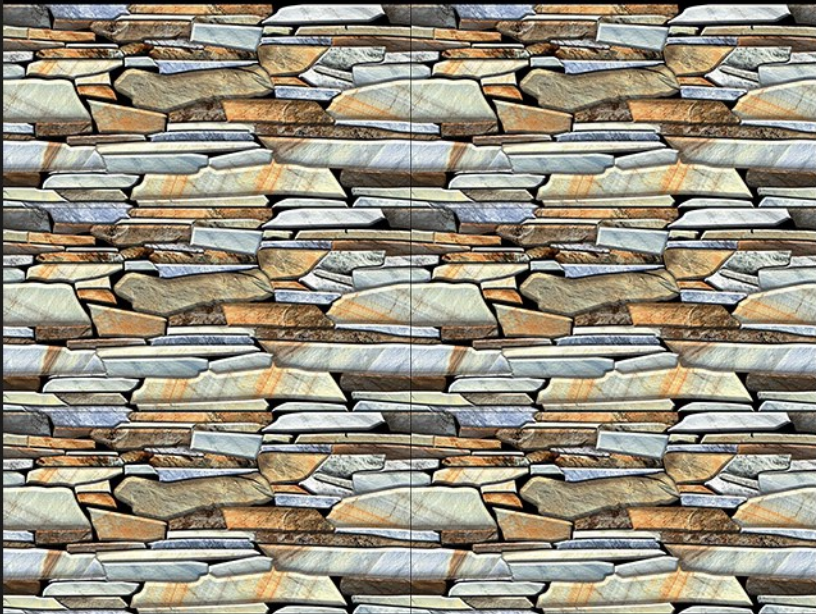

Glossy Elevation