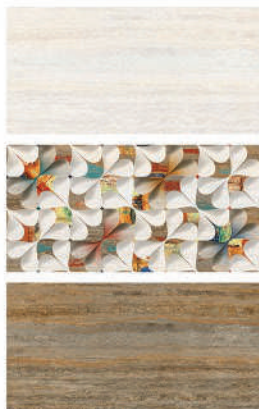

Sugar Finish | 300x600 Wall Tiles

Crystal Series

9513 L_HL1_D

9514 L_HL1_D

300X300MM FLOOR AVAILABLE IN DARK DESIGN

HANDICAP

FORK

GRID

Sugar Finish | 300x600 Wall Tiles

9515 L_HL1_D

9518 L_HL3_D

Crystal Series

Sugar Finish | 300x600 Wall Tiles

9519 L_HL1_HL2_D

9522 L_HL1_HL2_D

Crystal Series