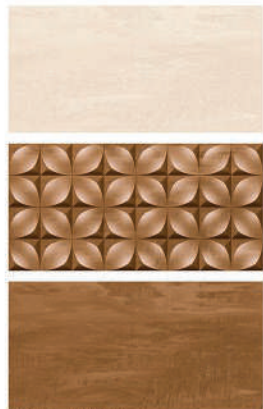

Sugar Finish | 300x600 Wall Tiles

Crystal Series

9513 L_HL1_D

9514 L_HL1_D

300X300MM FLOOR AVAILABLE IN DARK DESIGN

HANDICAP

FORK

GRID

Sugar Finish | 300x600 Wall Tiles

9515 L_HL1_D

9518 L_HL3_D

Crystal Series

Sugar Finish | 300x600 Wall Tiles

9519 L_HL1_HL2_D

9522 L_HL1_HL2_D

Crystal Series