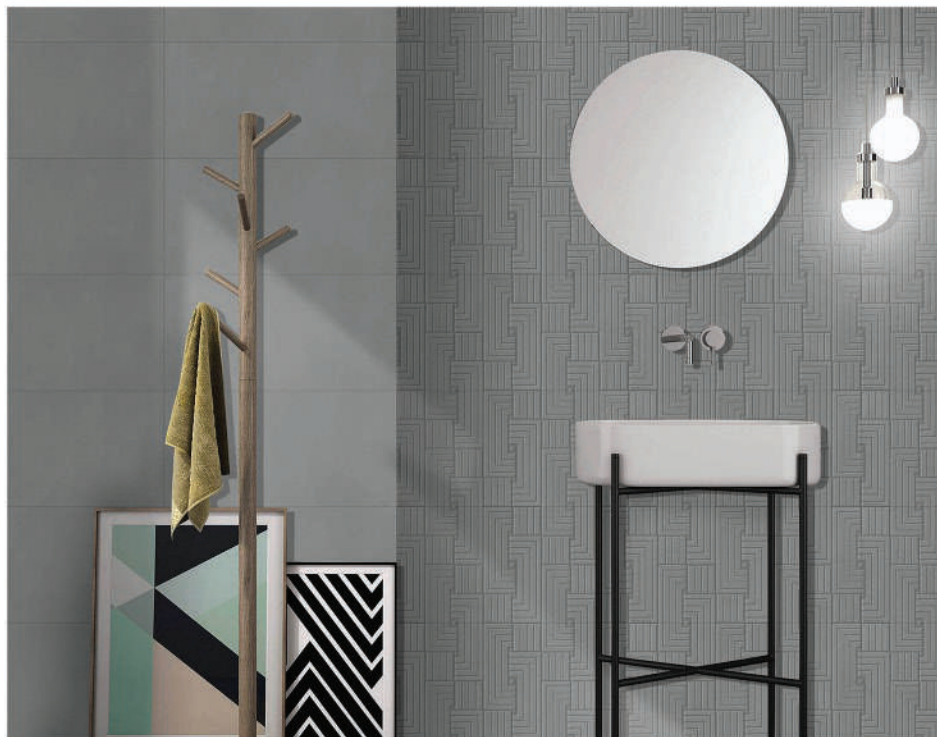

Sugar Finish | 300x600 Wall Tiles

Crystal Series

9540 Gray

9540 Light

9540 Gray_HL1

9540 Gray_HL2

9540 Gray_HL3

9540 Gray_HL4