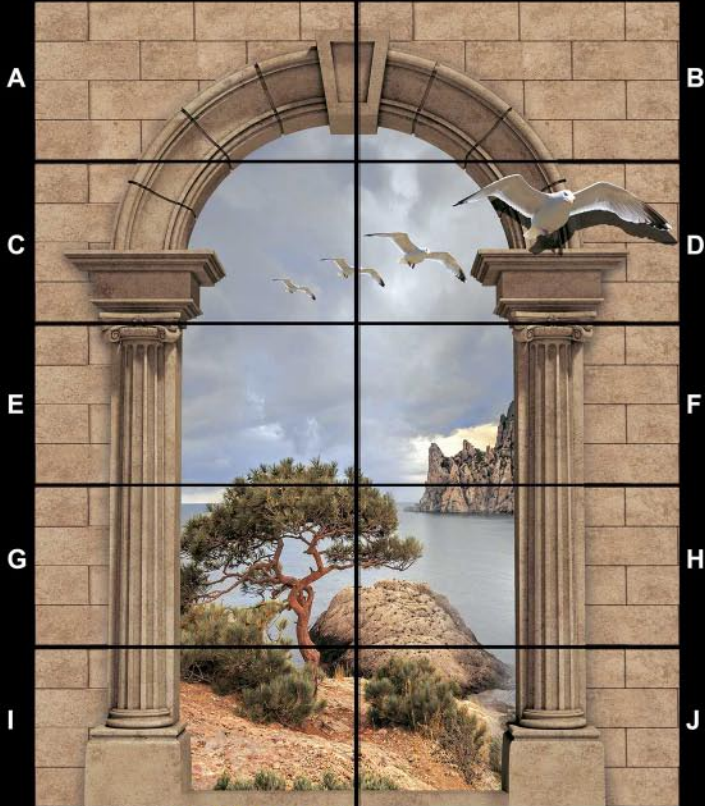

300x600 MM
Wall Tiles

Innovative Creations

3124-HL1 (10 PIC POSTER)