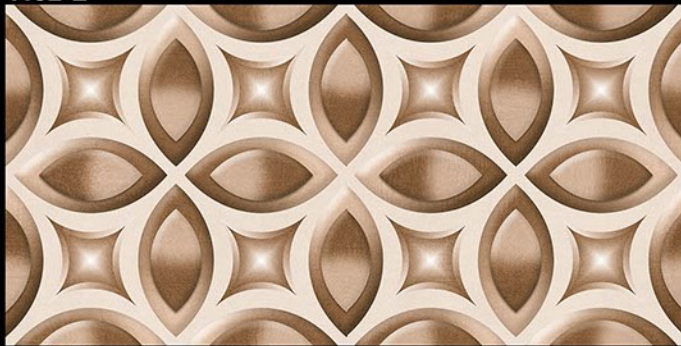

300x600 MM
Wall Tiles

Innovative Creations

1192-L

1192-HL1

1192-D

Glossy Finish