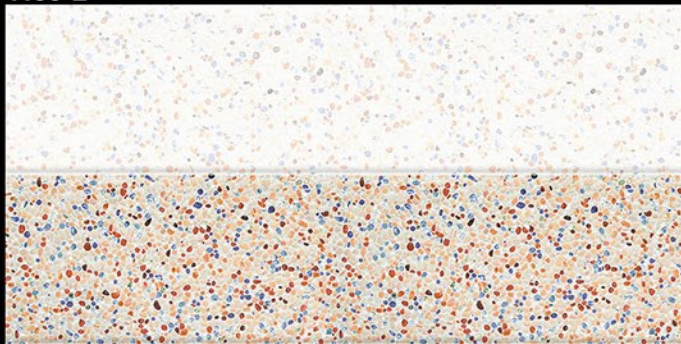

1189-L

1189-HL1

1189-D

Glossy Finish

300x600 MM  
Wall Tiles

Innovative Creations

1190-L

1190-HL1