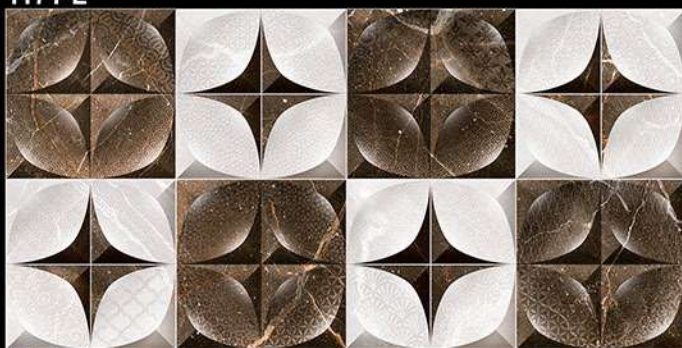

300x600 MM
Wall Tiles

Innovative Creations

1171-HL1

Glossy Finish