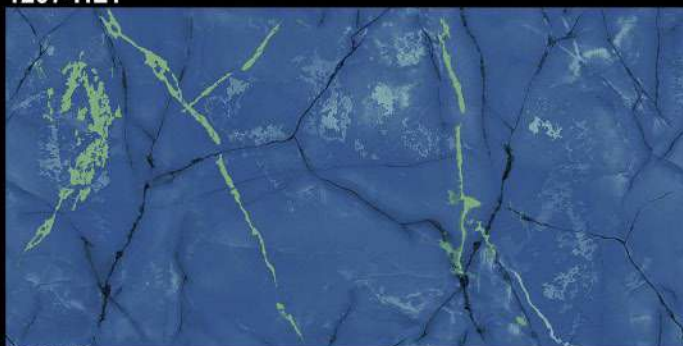

300x600 MM
Wall Tiles

Innovative Creations

1207-D

Glossy Finish