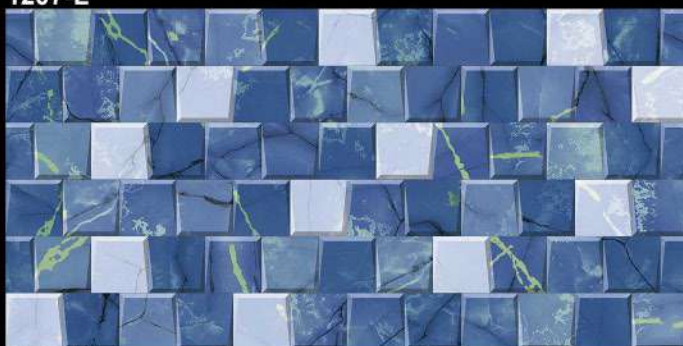

300x600 MM
Wall Tiles

Innovative Creations

1207-HL1

Glossy Finish