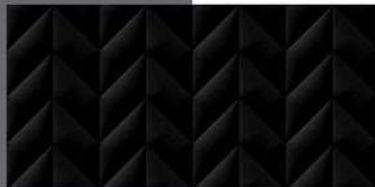

ARROW BLACK