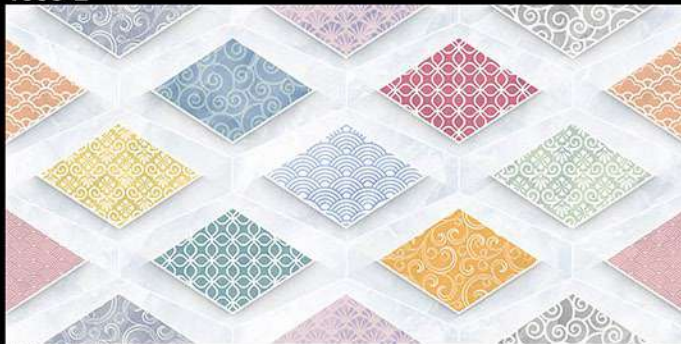

1057-HL1

1057-D

Glossy Finish

300x600 MM  
Wall Tiles

Innovative Creations

1058-L

1058-HL1

1058-L