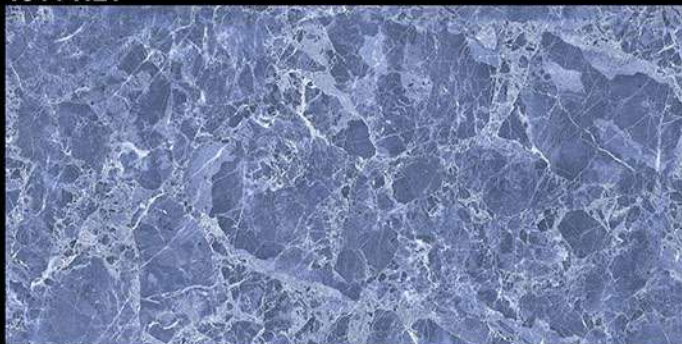

300x600 MM
Wall Tiles

Innovative Creations

1044-D

Glossy Finish