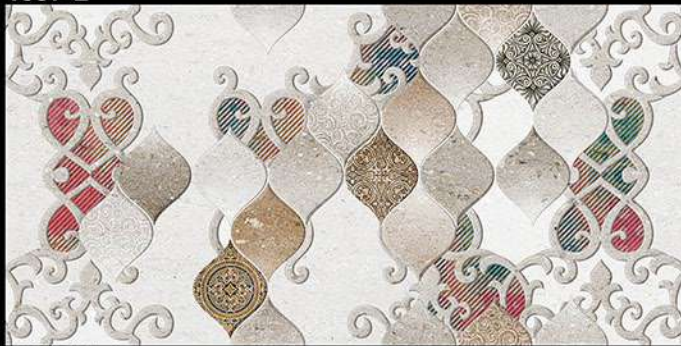

300x600 MM
Wall Tiles

Innovative Creations

1037-L

1037-HL1

1037-D

Glossy Finish