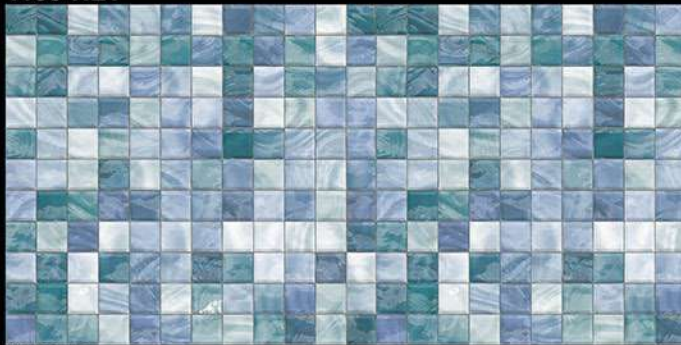

300x600 MM
Wall Tiles

Innovative Creations

1188-D

Glossy Finish