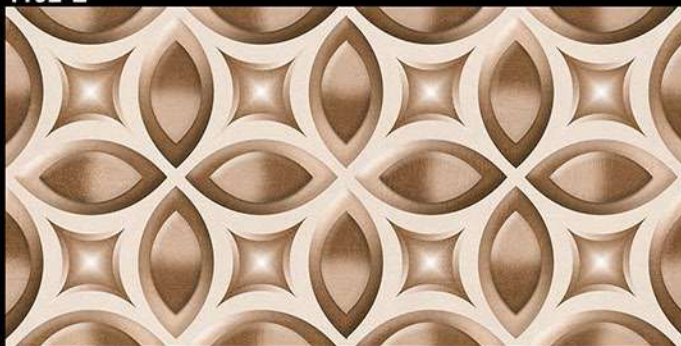

300x600 MM
Wall Tiles

Innovative Creations

1192-L

1192-HL1

1192-D

Glossy Finish