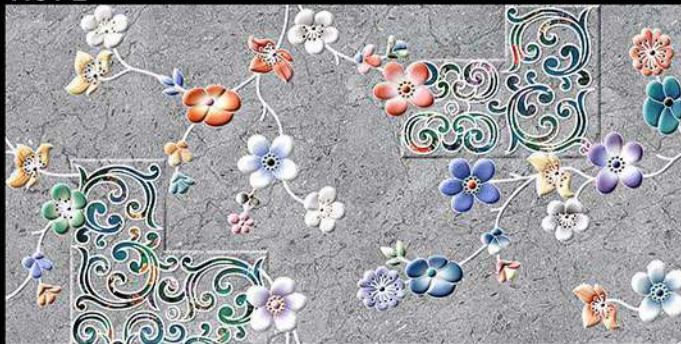

300x600 MM
Wall Tiles

Innovative Creations

1184-L

1184-HL2

1184-D

Glossy Finish