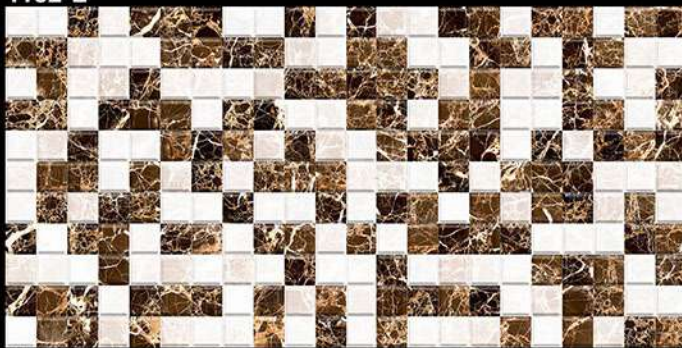

300x600 MM
Wall Tiles

Innovative Creations

1182-HL1

Glossy Finish