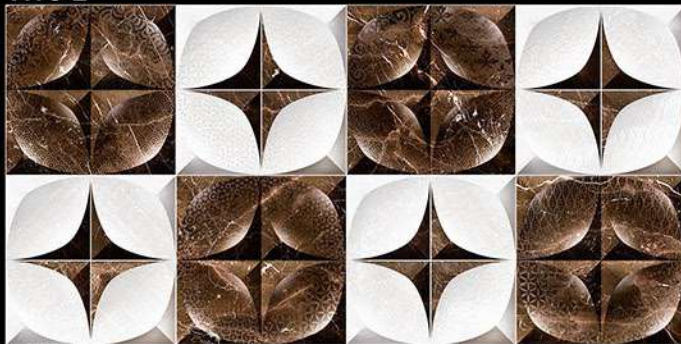

1172-HL1

1172-L

Glossy Finish

300x600 MM  
Wall Tiles

Innovative Creations

1173-L

1173-HL1

1173-D