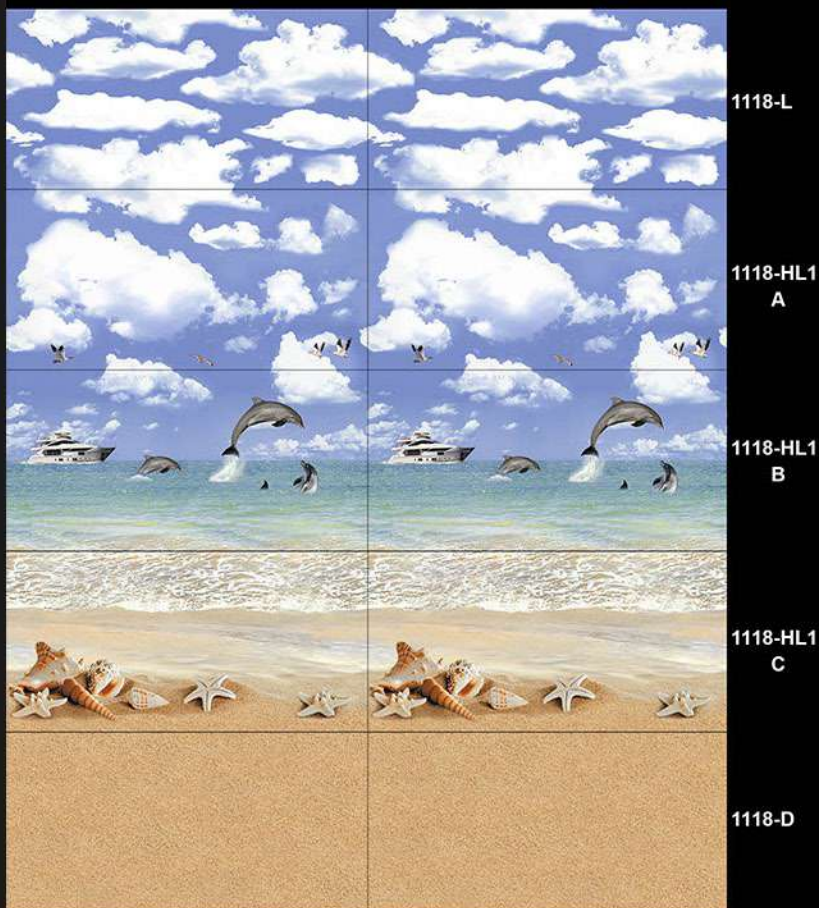

300x600 MM
Wall Tiles

Innovative Creations

1117-L

1117-HL1

1117-D

Glossy Finish

300x600 MM
Wall Tiles

Innovative Creations