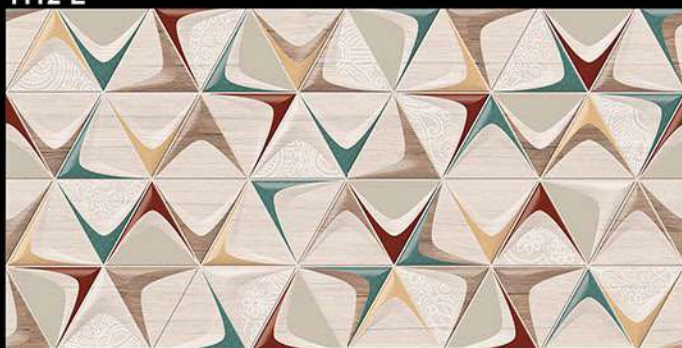

11111-D

Glossy Finish

300x600 MM
Wall Tiles

Innovative Creations

1112-L

1112-HL1

1112-D

Glossy Finish