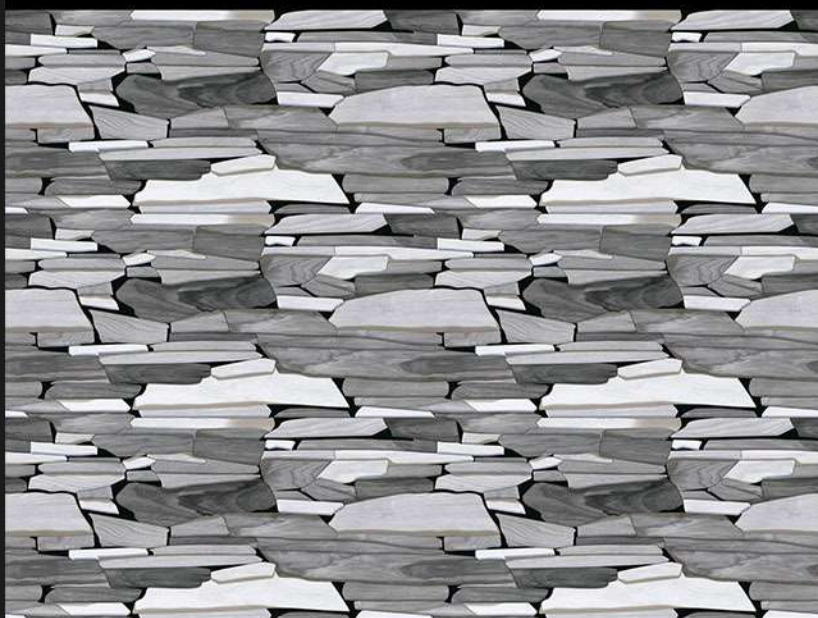

300x600 MM
Wall Tiles

Innovative Creations

8049

ELEVATION

300x600 MM
Wall Tiles

Innovative Creations

8050

ELEVATION