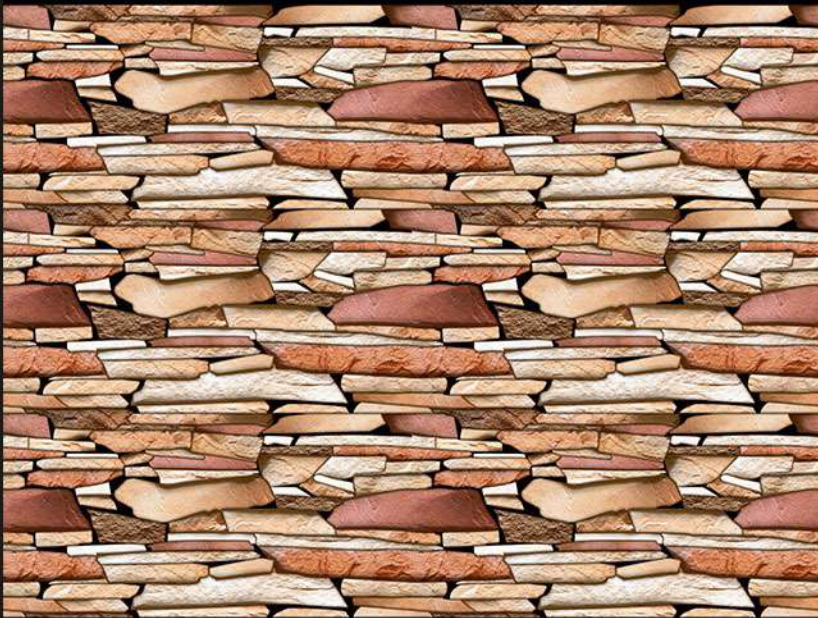

300x600 MM
Wall Tiles

Innovative Creations

8043

ELEVATION

300x600 MM
Wall Tiles

Innovative Creations

8044

ELEVATION