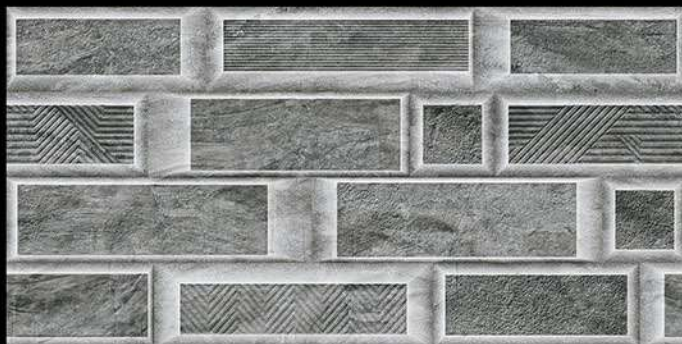

300x600 MM
Wall Tiles

Innovative Creations

8059

ELEVATION

300x600 MM
Wall Tiles

Innovative Creations

8060

ELEVATION