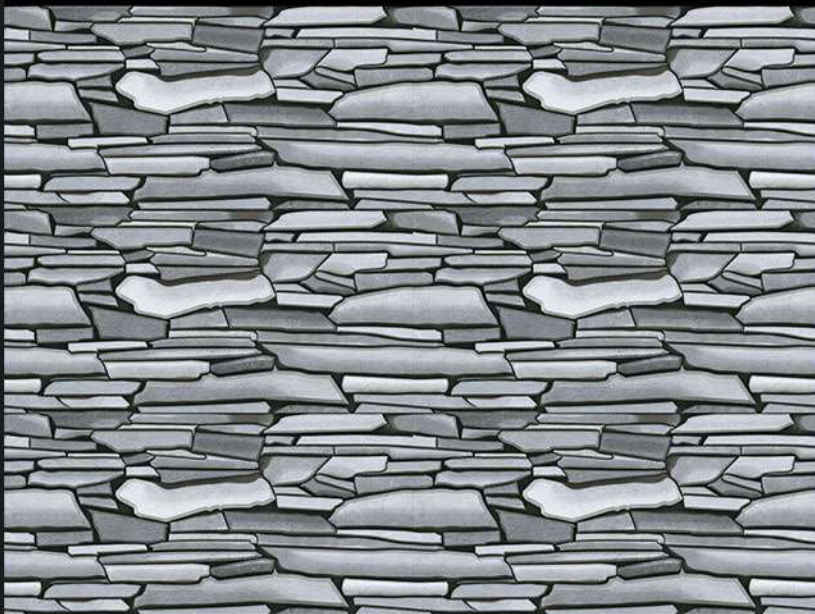

300x600 MM
Wall Tiles

Innovative Creations

8053

ELEVATION