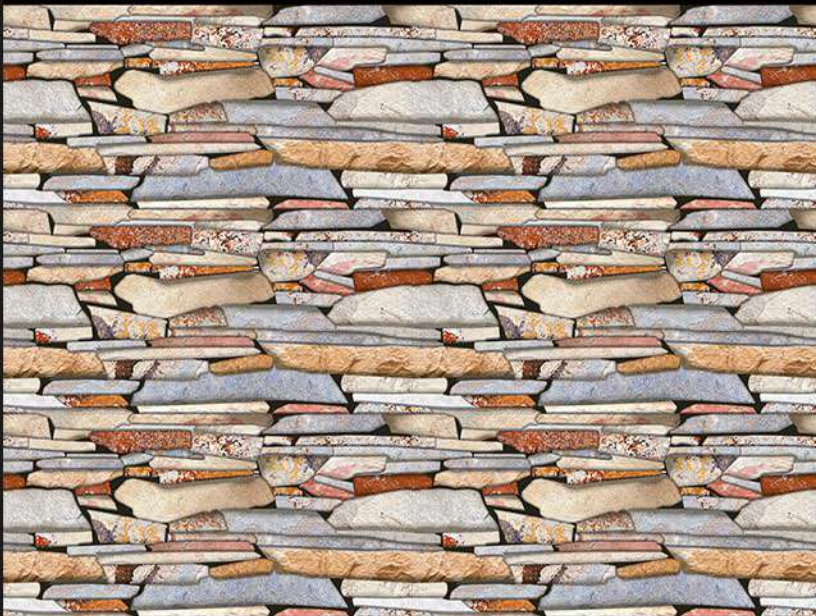

300x600 MM
Wall Tiles

Innovative Creations

8047

ELEVATION