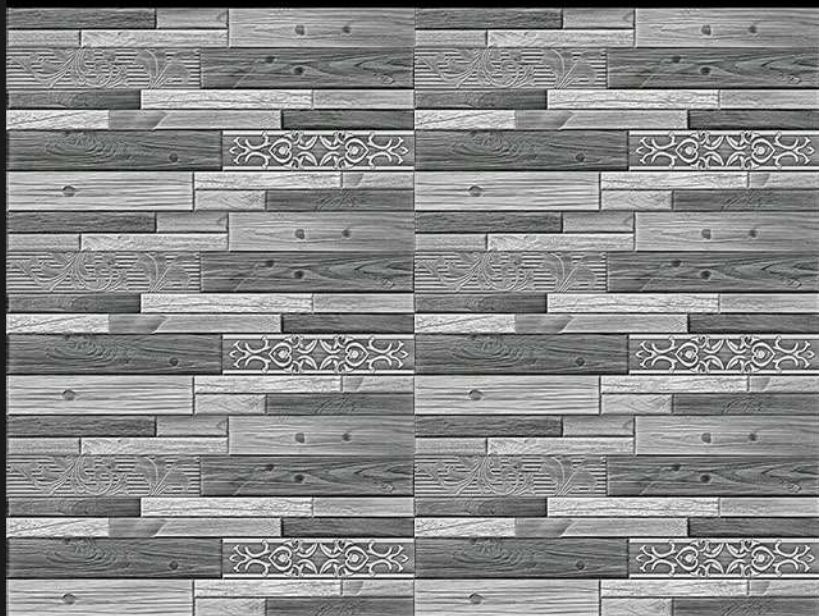

300x600 MM
Wall Tiles

Innovative Creations

8063

ELEVATION

300x600 MM
Wall Tiles

Innovative Creations

8064

ELEVATION