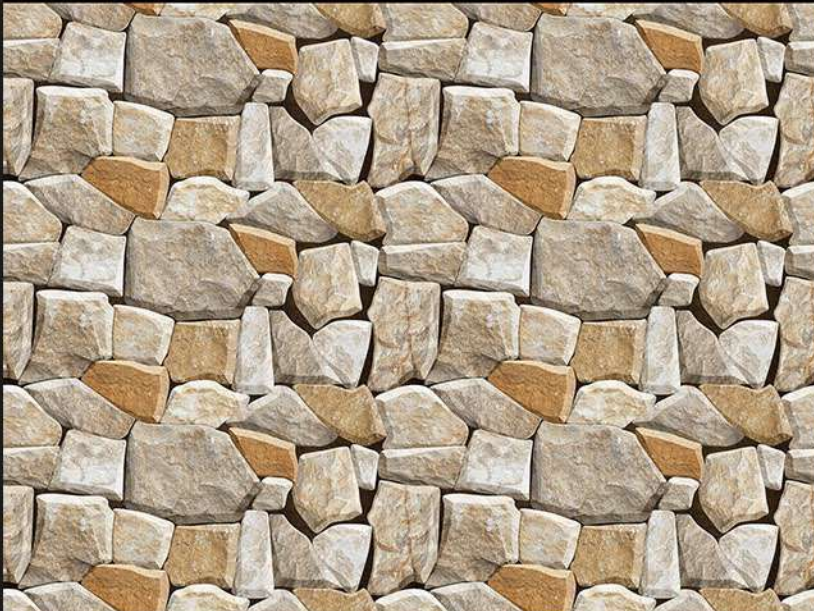

300x600 MM
Wall Tiles

Innovative Creations

8041

ELEVATION

**300x600 MM
Wall Tiles**

Innovative Creations

8042

ELEVATION