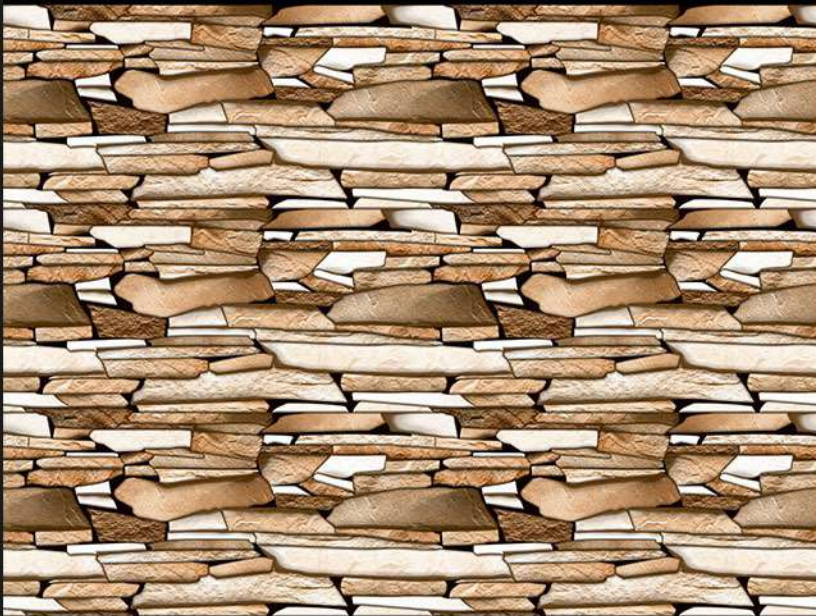

300x600 MM
Wall Tiles

Innovative Creations

8045

ELEVATION