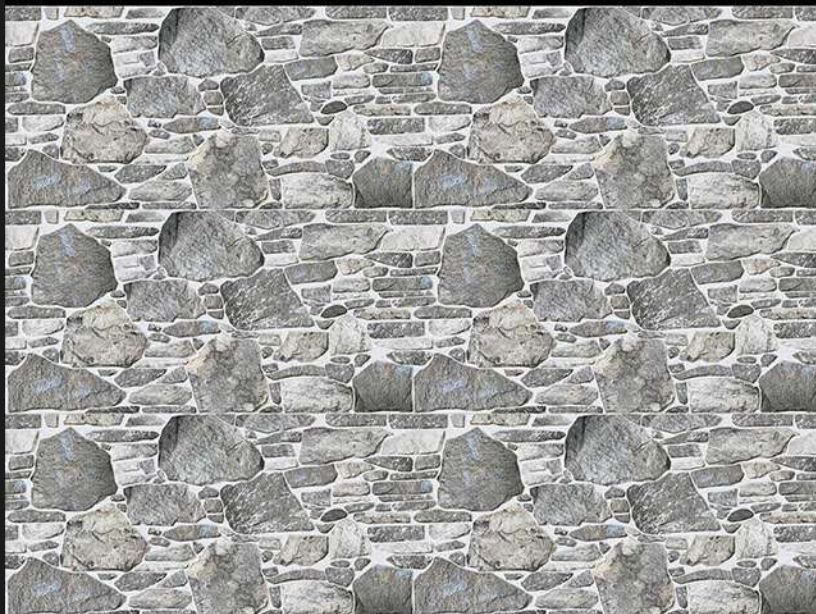

**300x600 MM
Wall Tiles**

Innovative Creations

8001

ELEVATION

**300x600 MM
Wall Tiles**

Innovative Creations

8002

ELEVATION