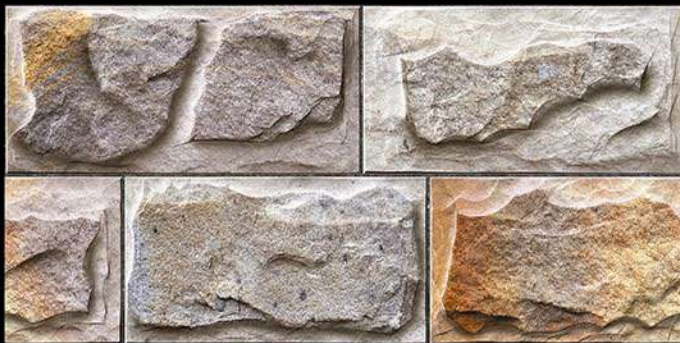

300x600 MM
Wall Tiles

Innovative Creations

8017

ELEVATION

300x600 MM
Wall Tiles

Innovative Creations

8018

ELEVATION