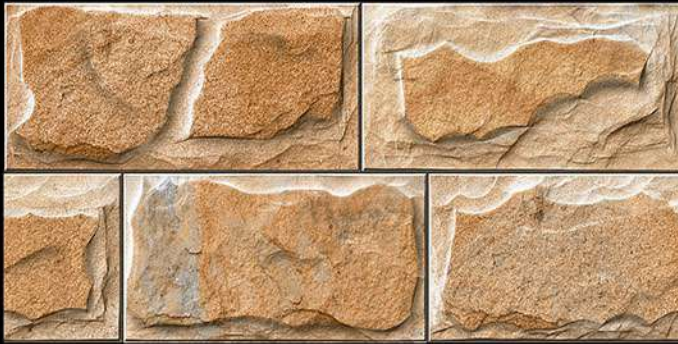

300x600 MM
Wall Tiles

Innovative Creations

8021

ELEVATION

300x600 MM
Wall Tiles

Innovative Creations

8022

ELEVATION