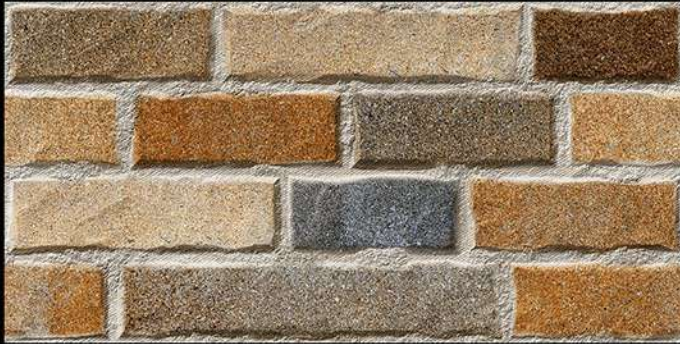

300x600 MM
Wall Tiles

Innovative Creations

8014