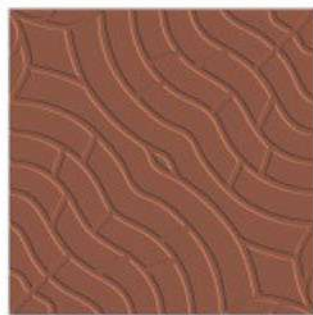

Tab Ivory

Plain Terracotta

Marvel Terracotta

Matrix Terracotta

Tab Terracotta

300x300mm
DIGITAL VITRIFIED PARKING TILES

Capsule Ivory 

Neo Ivory 

Onix Ivory 

Capsule Terracotta 

Neo Terracotta 

Onix Terracotta 

INTERIOR &

EXTERIOR TILES

PUNCH

RANDOM