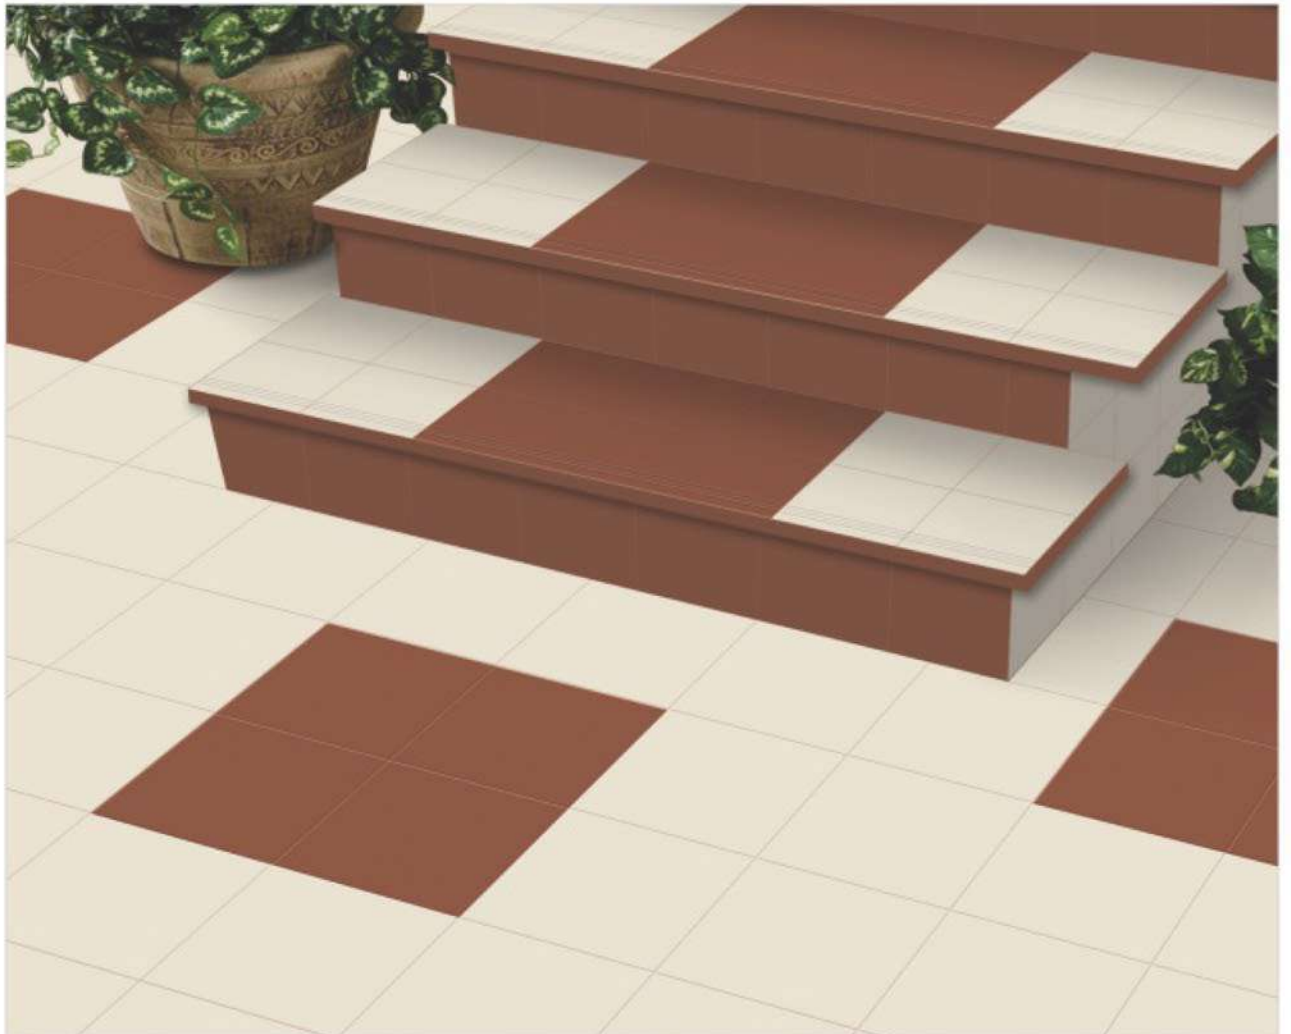

300x300mm
DIGITAL VITRIFIED PARKING TILES