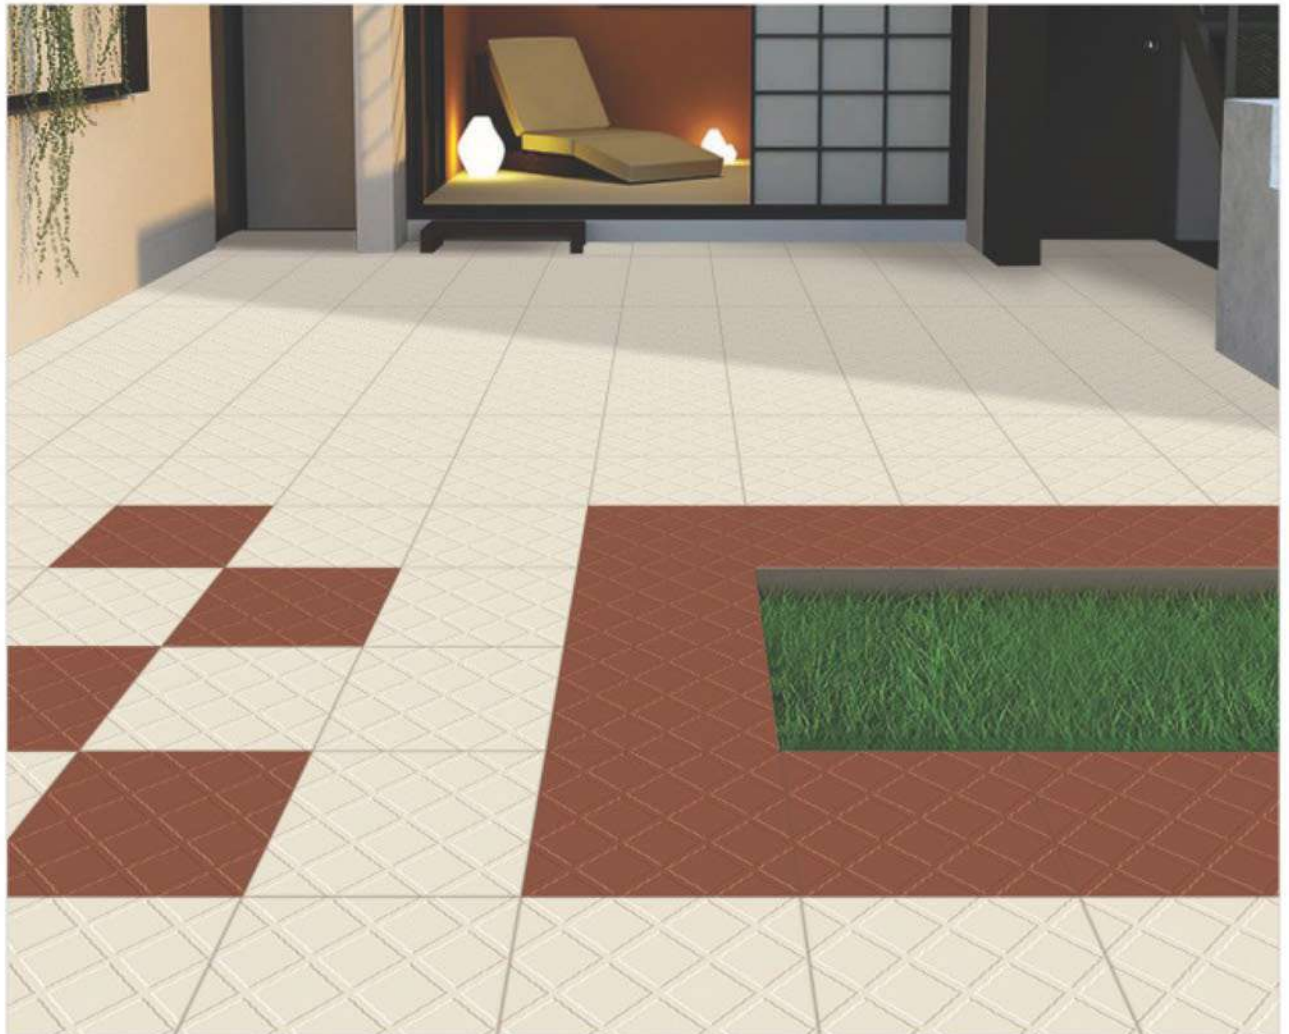

Tab Ivory

Plain Terracotta

Marvel Terracotta

Matrix Terracotta

Tab Terracotta

300x300mm
DIGITAL VITRIFIED PARKING TILES

Capsule Ivory 

Neo Ivory 