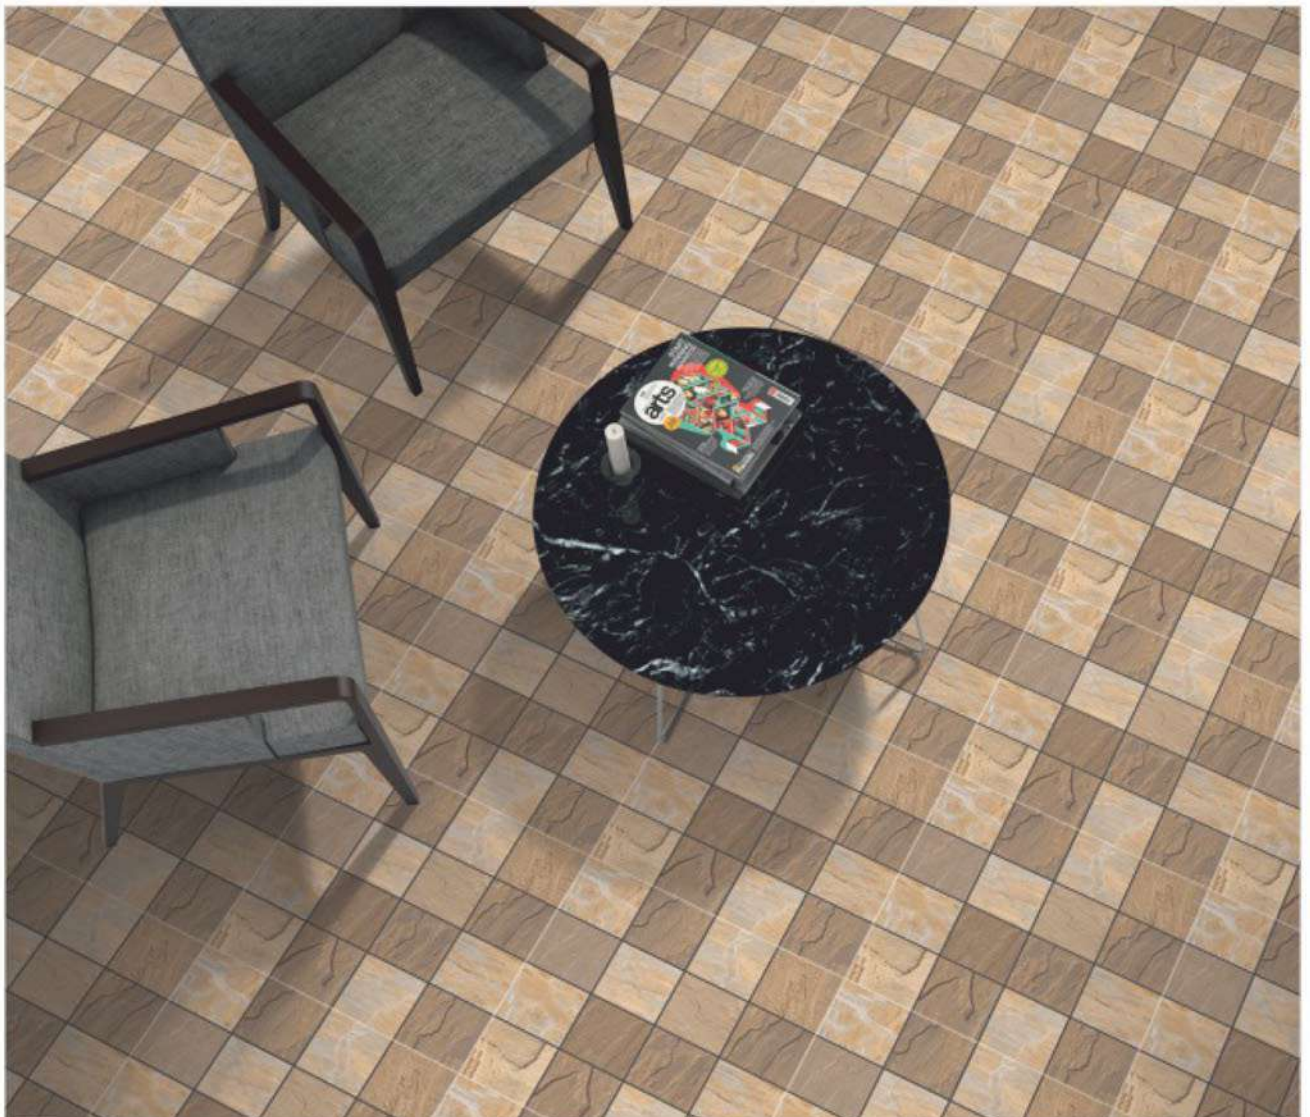

Pietra Sepia

Pietra Natural

Pietra Sand

Pietra Nero

300x300mm
DIGITAL VITRIFIED PARKING TILES

Ranger Lux

Ranger White

Ranger Gris