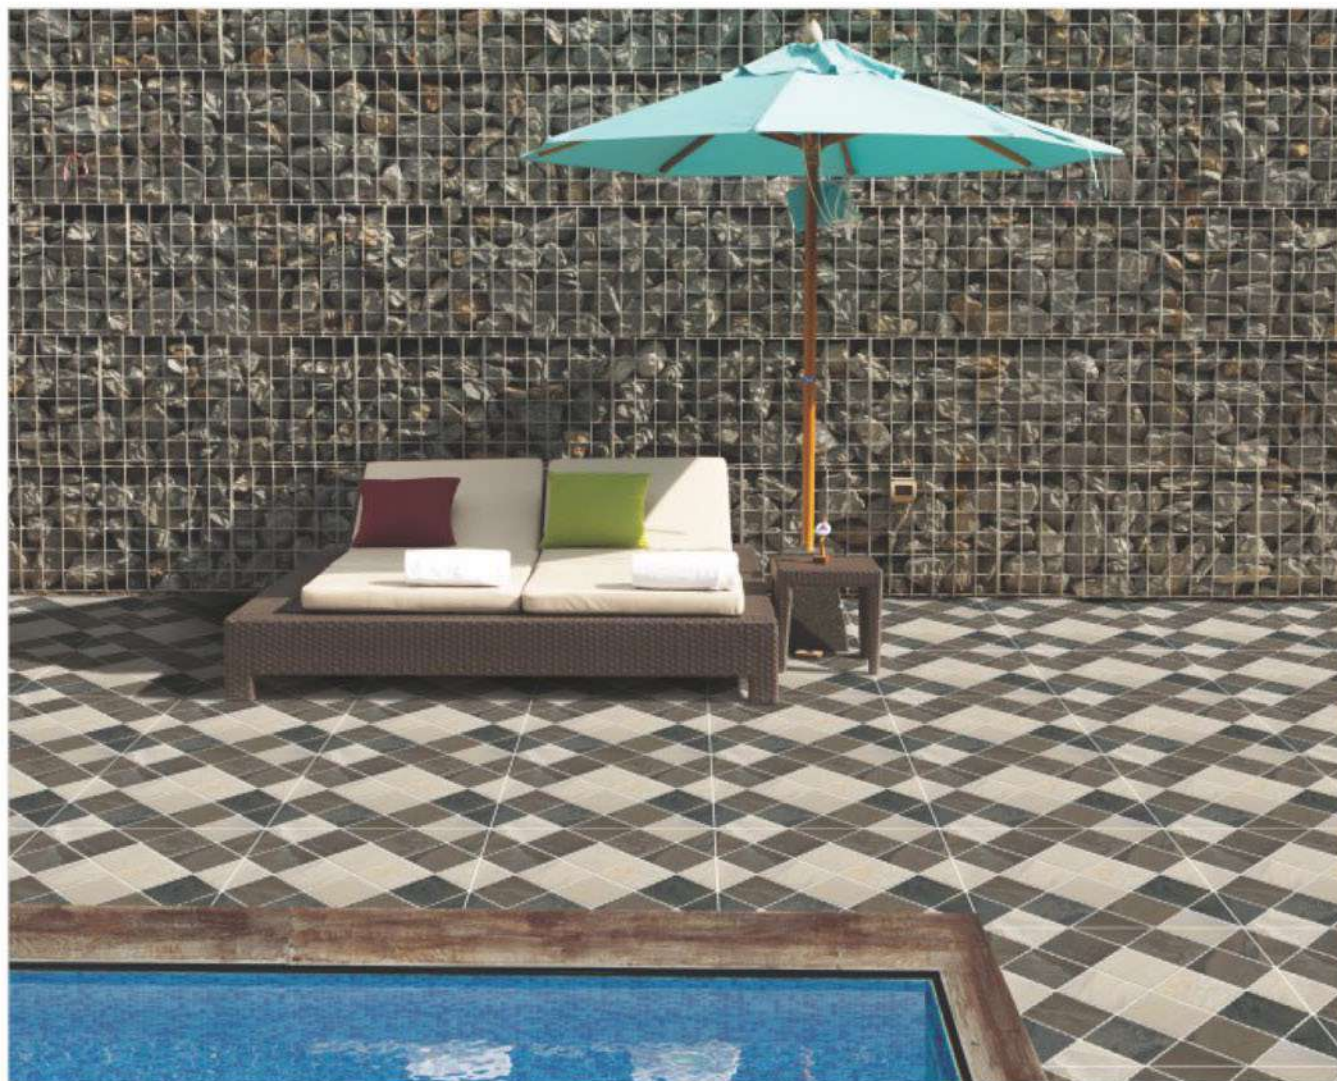

Pietra Sepia

Pietra Natural

Pietra Sand

Pietra Nero

300x300mm
DIGITAL VITRIFIED PARKING TILES

Ranger Lux

Ranger White

Ranger Gris