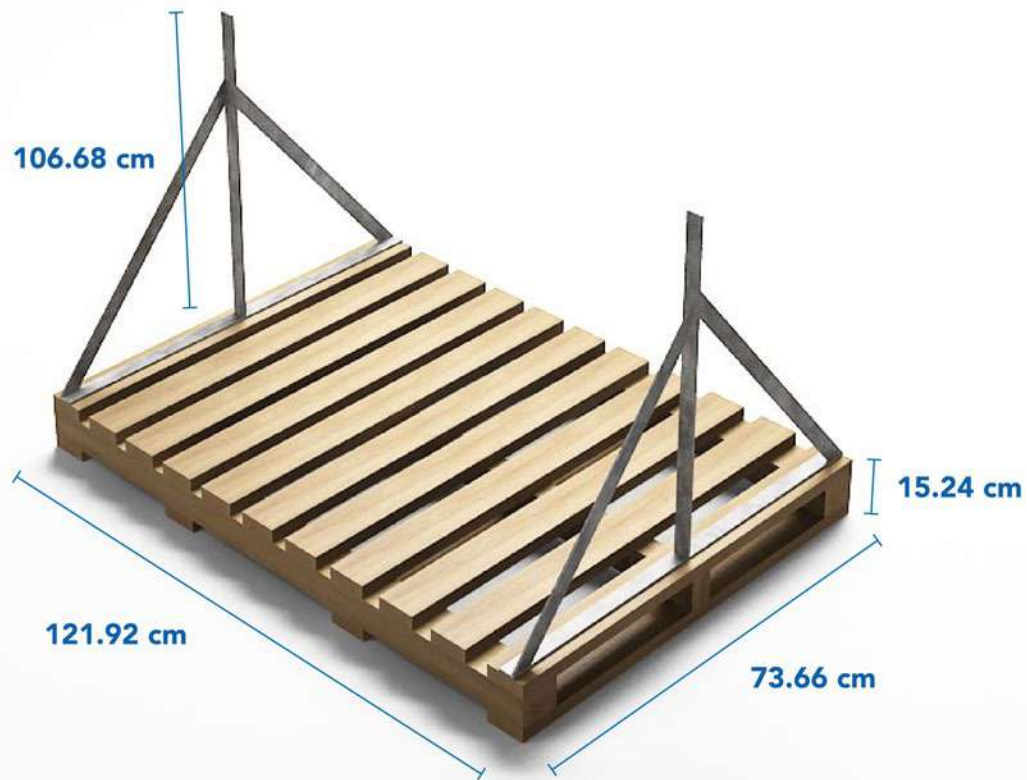

EMPTY 28 BOX PALLET

For 120x120cm Tiles

Pine Wood Base + Iron T Pallet
Wt.: 25 kgs.