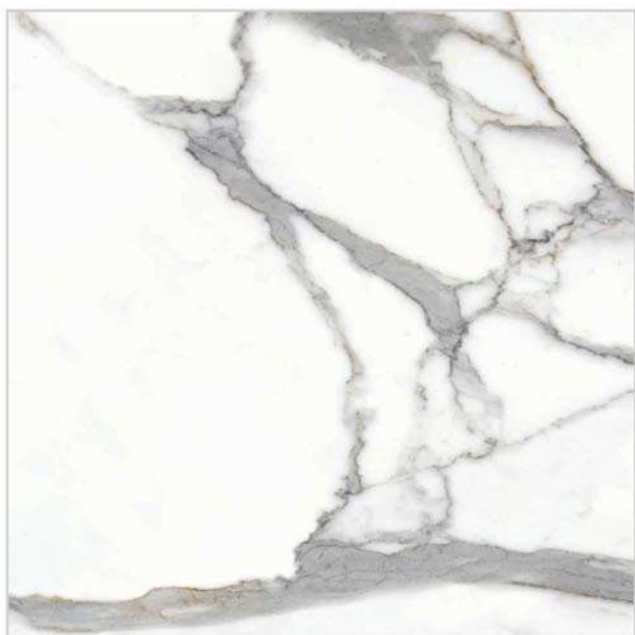

ALTIMO WHITE (BOOK MATCH)

face A

face B

ANTIQUE STATUARIO

face 1

face 2

face 3

GLOSSY FINISH | 1200x1200mm