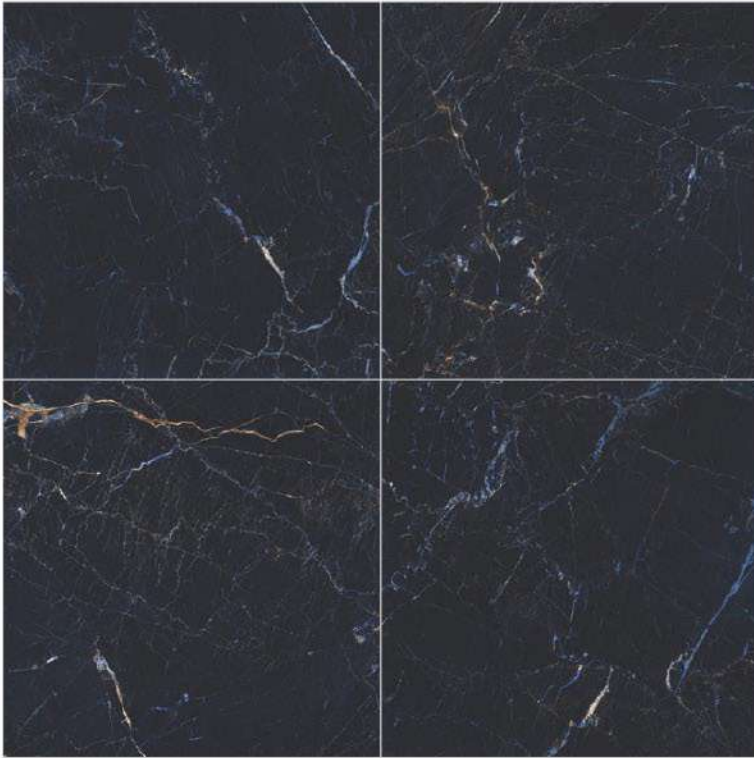

AZUL CIELO

Size - 1200x1200mm

Glossy
finish

Random
designs

Available size

1200x
1200
mm

BOTTICINO CREMA

Size - 1200x1200mm